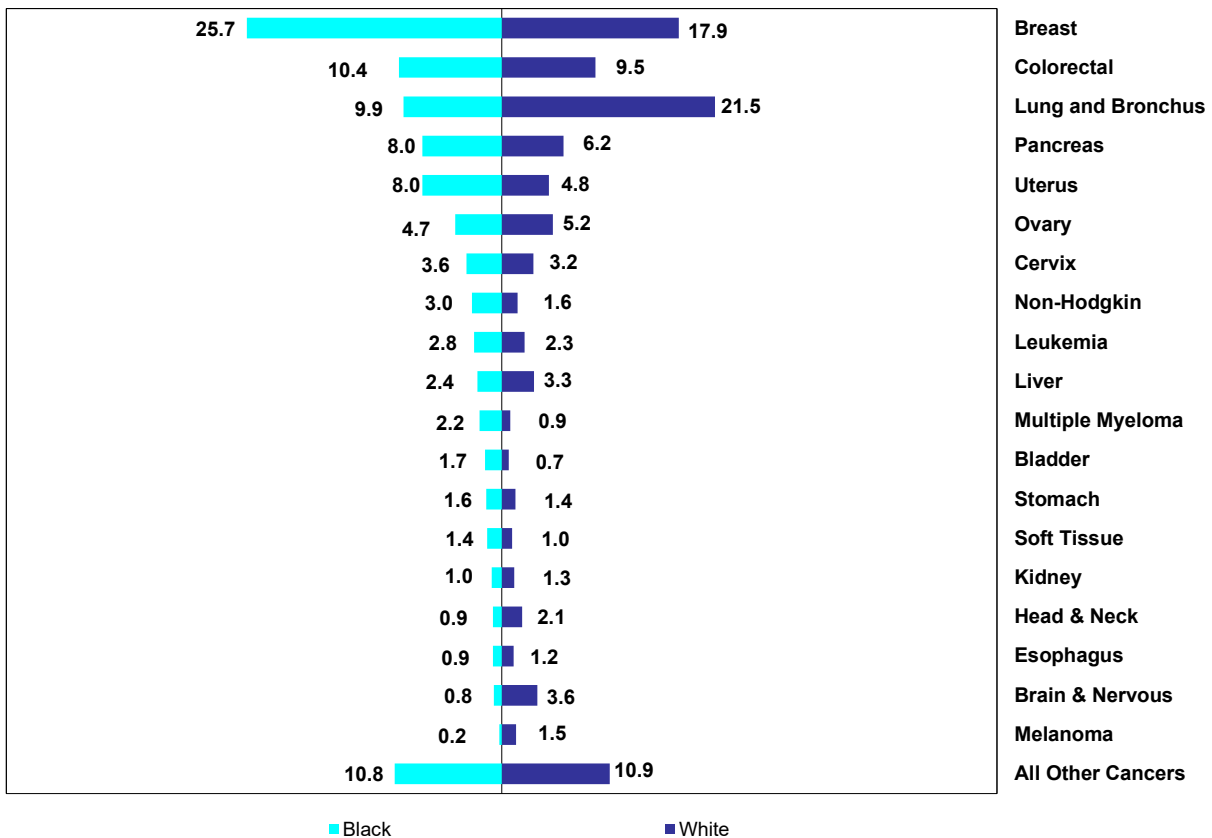

Figure 24.2. Percentage of Cancer Deaths by Sex, Race and Site, Age 40-64, Florida, 2023

Female

Male