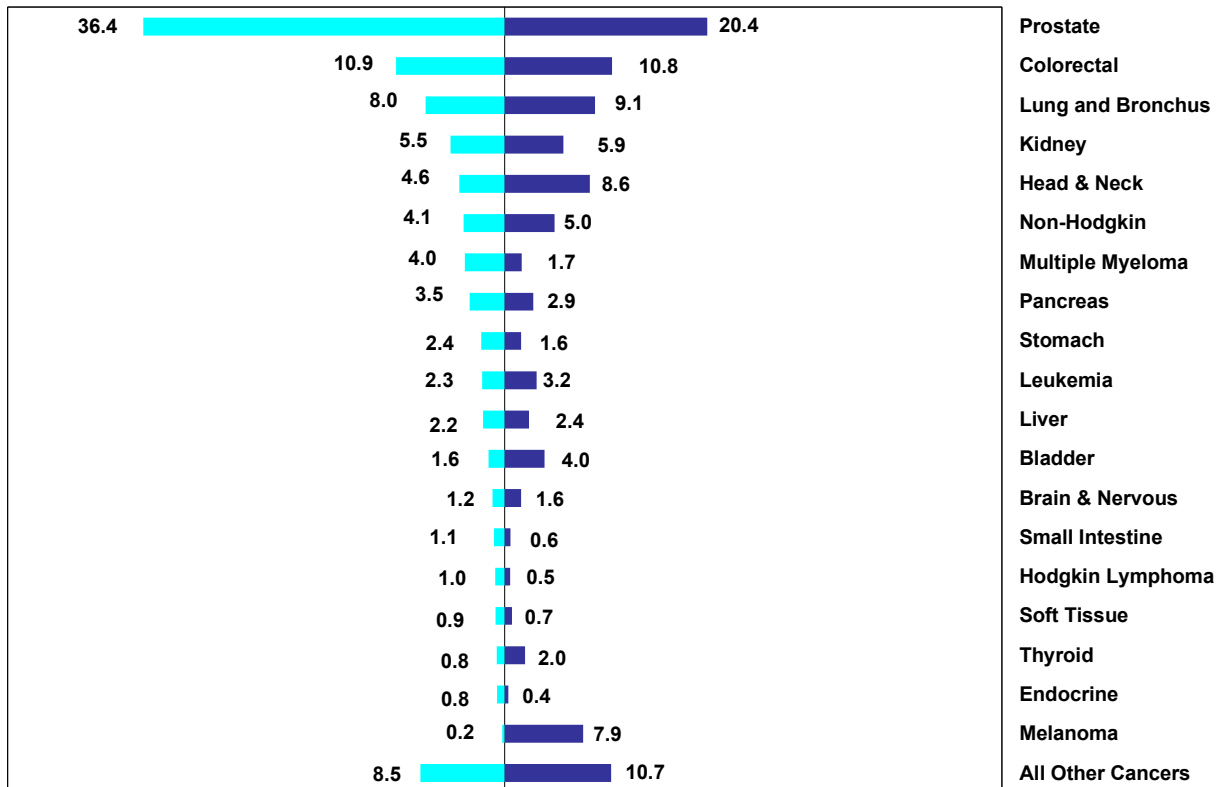

**Figure 24.1. Percentage of New Cancers by Sex, Race and Site, Age 40-64, Florida, 2023**

**Female**

**Male**

Source of data: Florida Cancer Data System