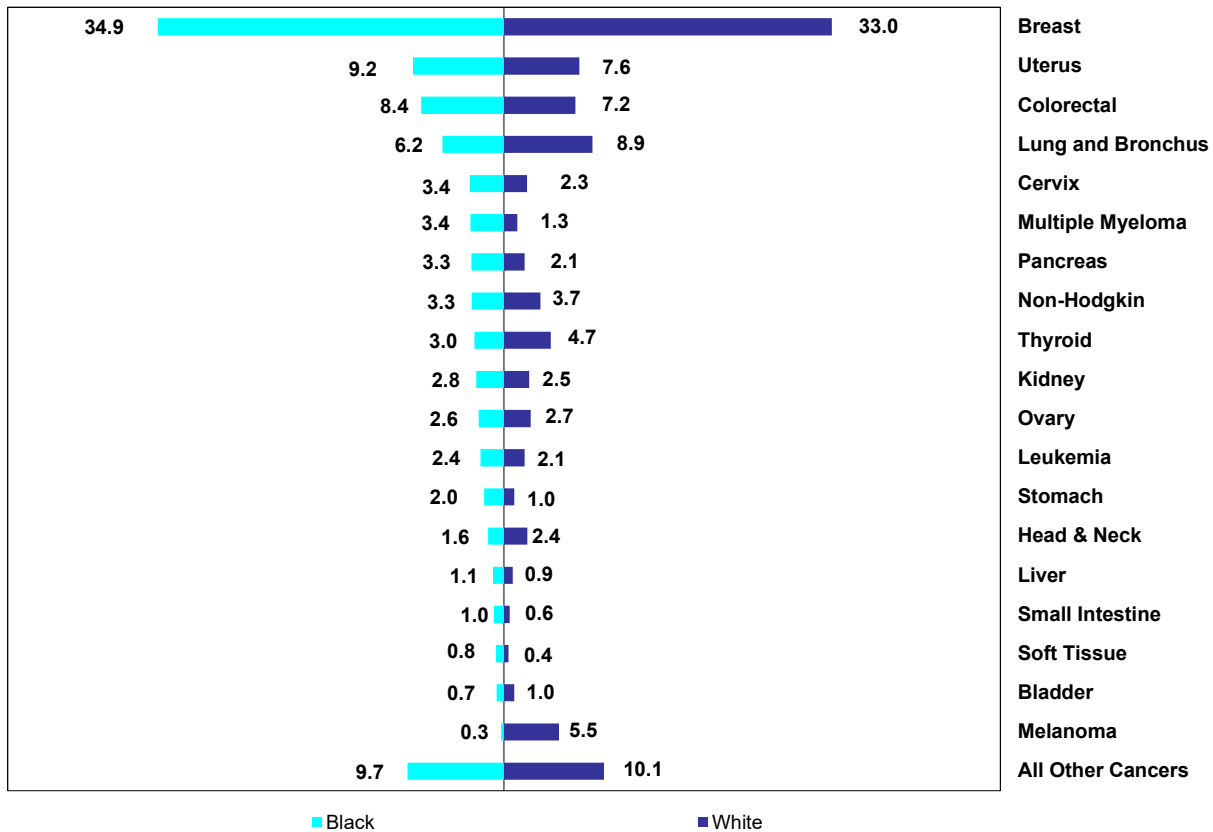

**Figure 24.1. Percentage of New Cancers by Sex, Race and Site, Age 40-64, Florida, 2023**

**Female**

**Male**

Source of data: Florida Cancer Data System