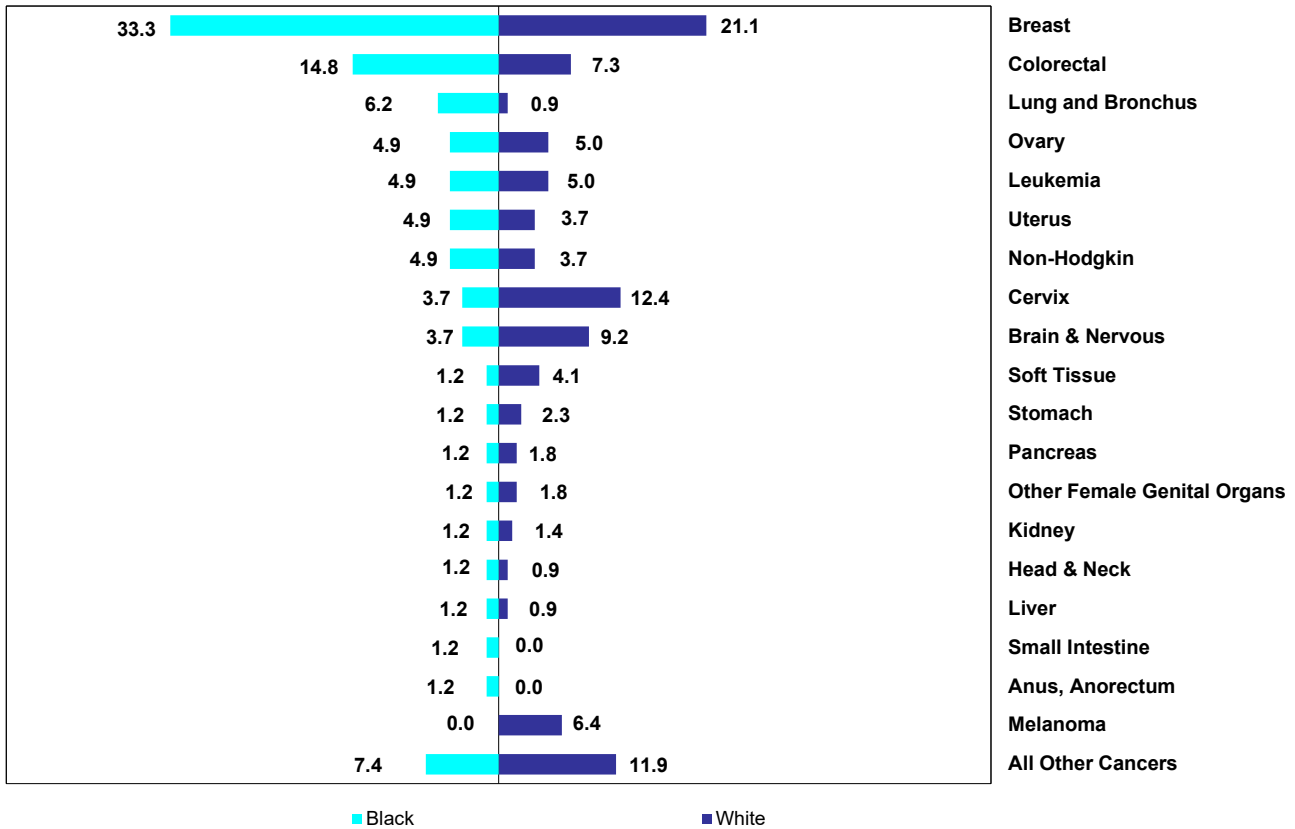

Figure 23.2. Percentage of Cancer Deaths by Sex, Race and Site, Age 15-39, Florida, 2023

Female

Male

Source of Data: Office of Vital Statistics