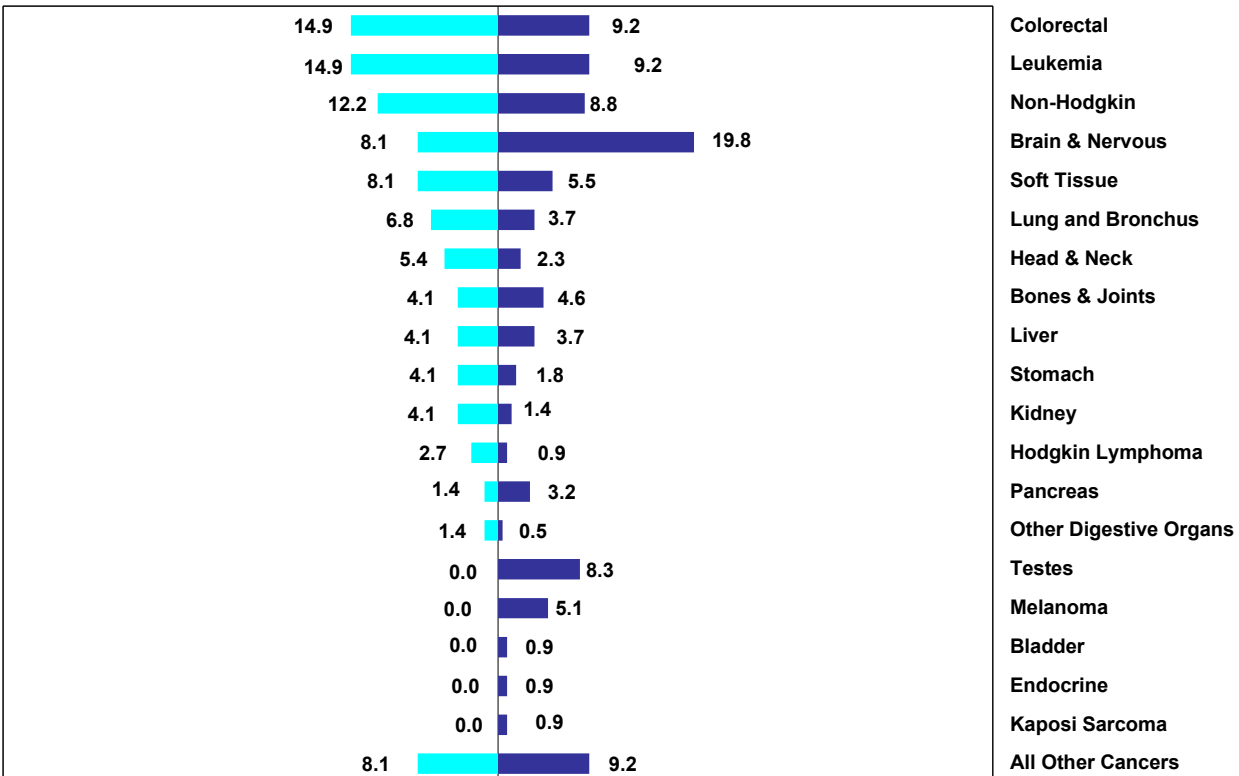

Figure 23.2. Percentage of Cancer Deaths by Sex, Race and Site, Age 15-39, Florida, 2023

Female

Male

Source of Data: Office of Vital Statistics