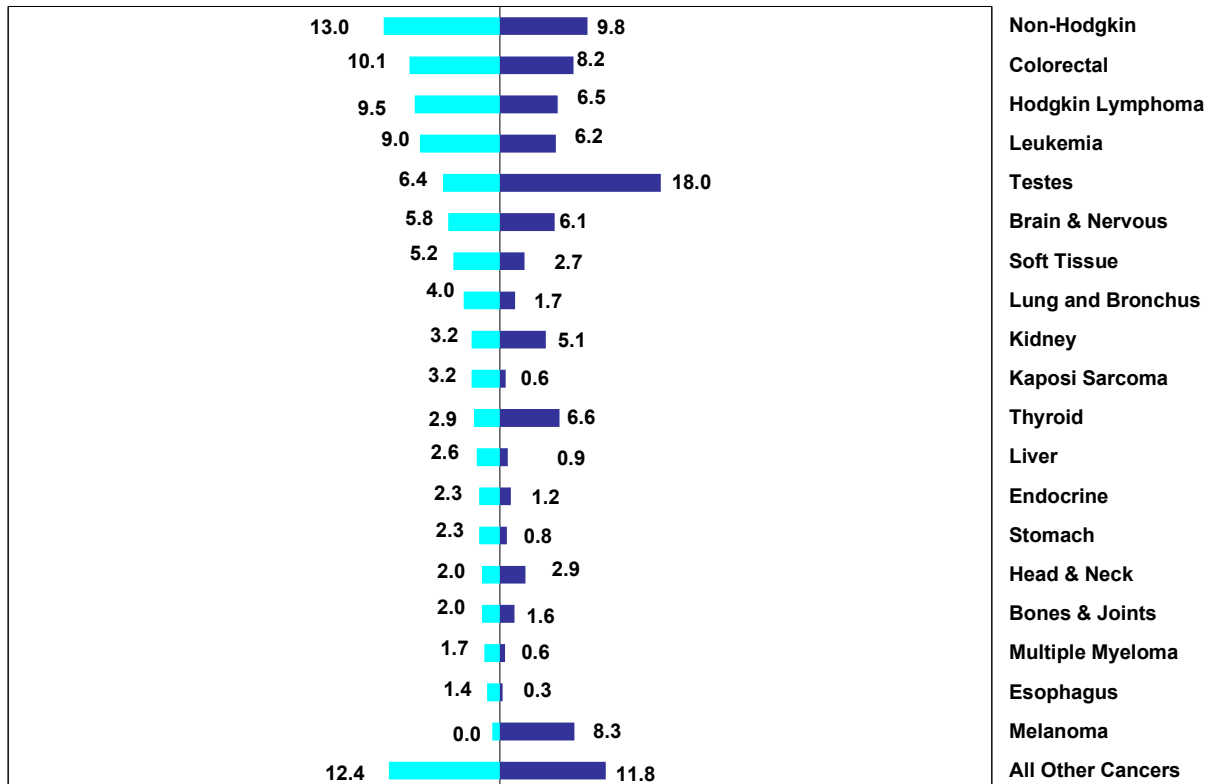

**Figure 23.1. Percentage of New Cancers by Sex, Race and Site, Age 15-39, Florida, 2023**

**Female**

**Male**

Source of data: Florida Cancer Data System