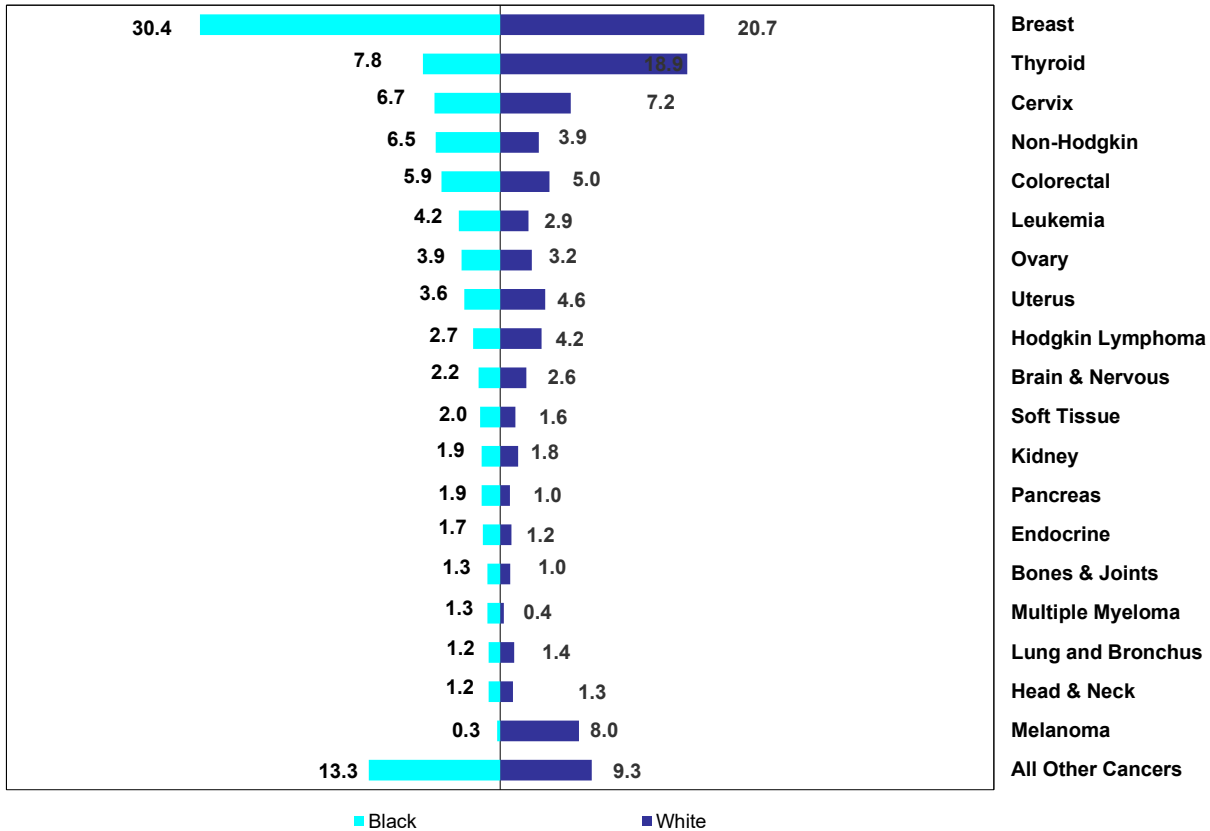

**Figure 23.1. Percentage of New Cancers by Sex, Race and Site, Age 15-39, Florida, 2023**

**Female**

**Male**

Source of data: Florida Cancer Data System