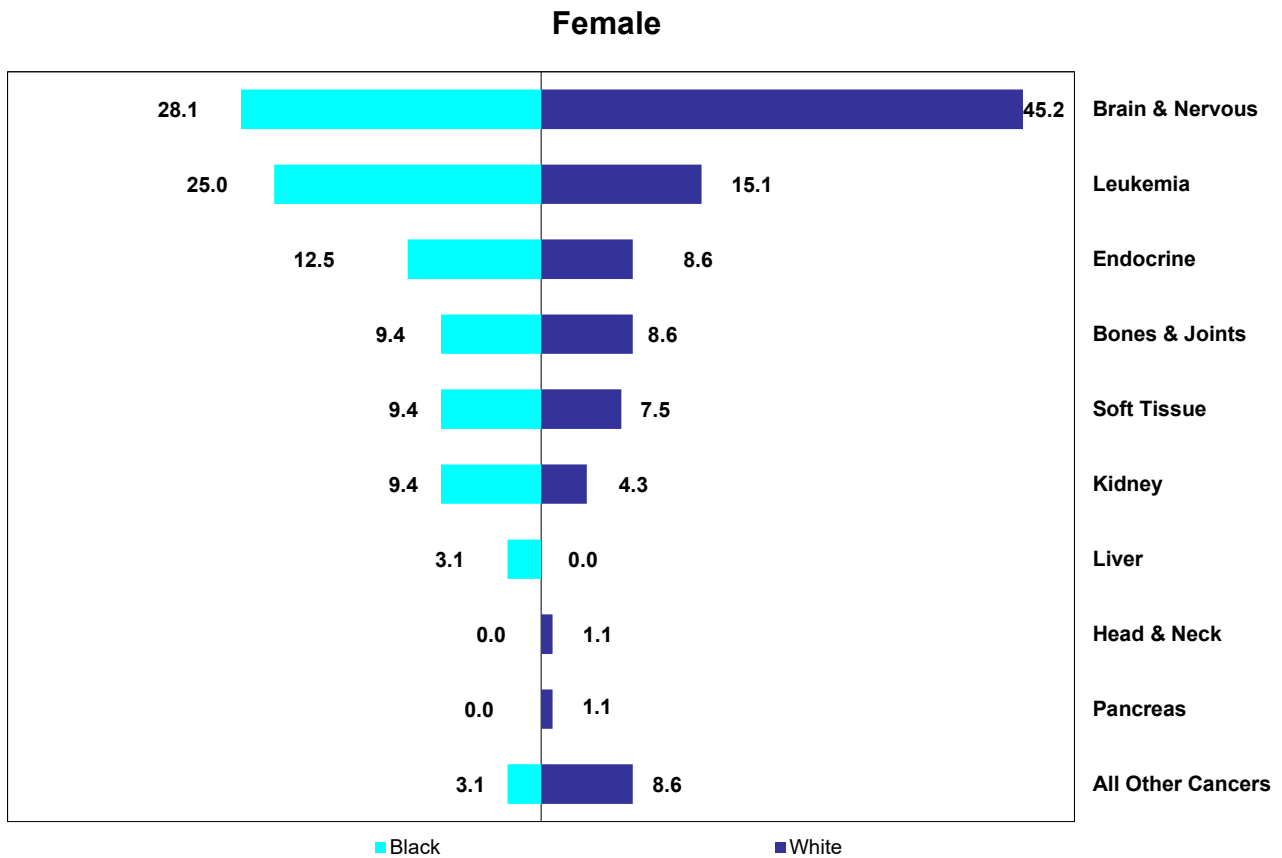

Figure 22.2. Percentage of Cancer Deaths by Sex, Race and Site, Age 0-14, Florida, 2019-2023

Source of data: Office of Vital Statistics