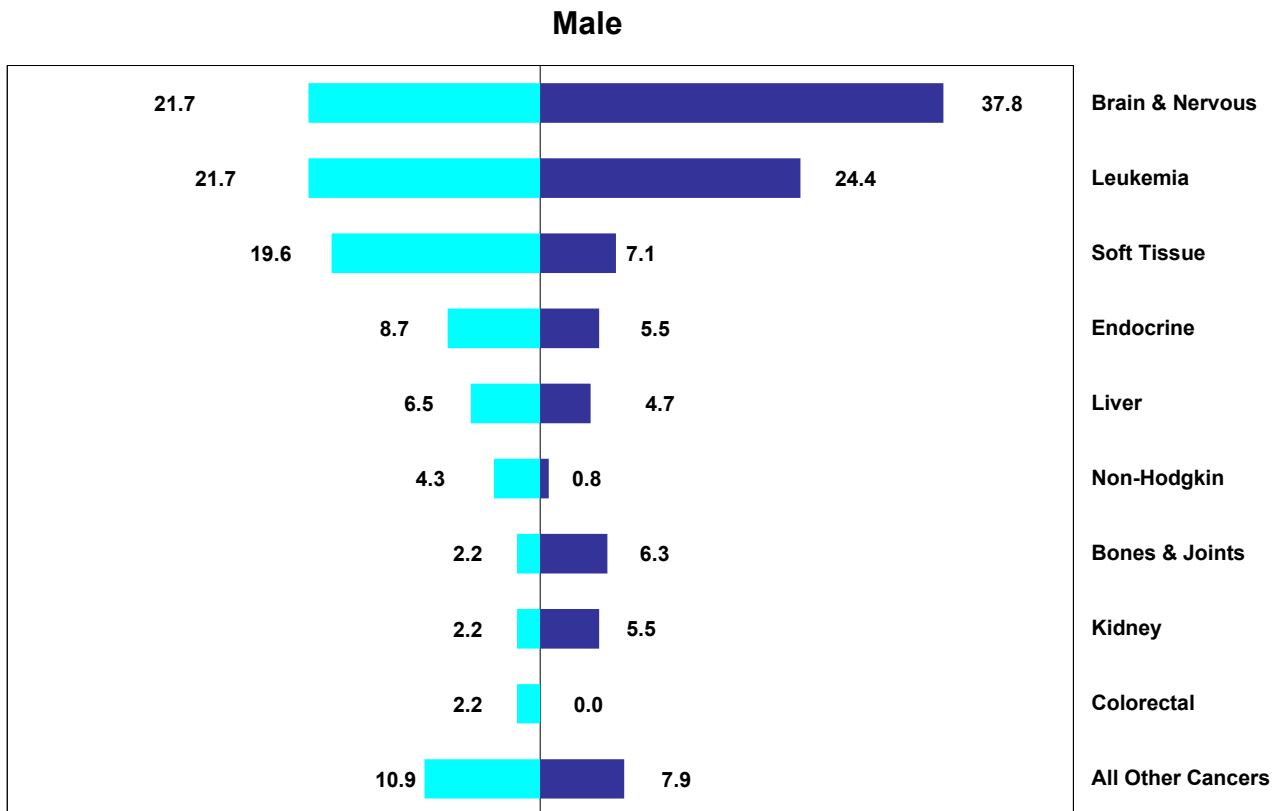

Figure 22.2. Percentage of Cancer Deaths by Sex, Race and Site, Age 0-14, Florida, 2019-2023

Source of data: Office of Vital Statistics