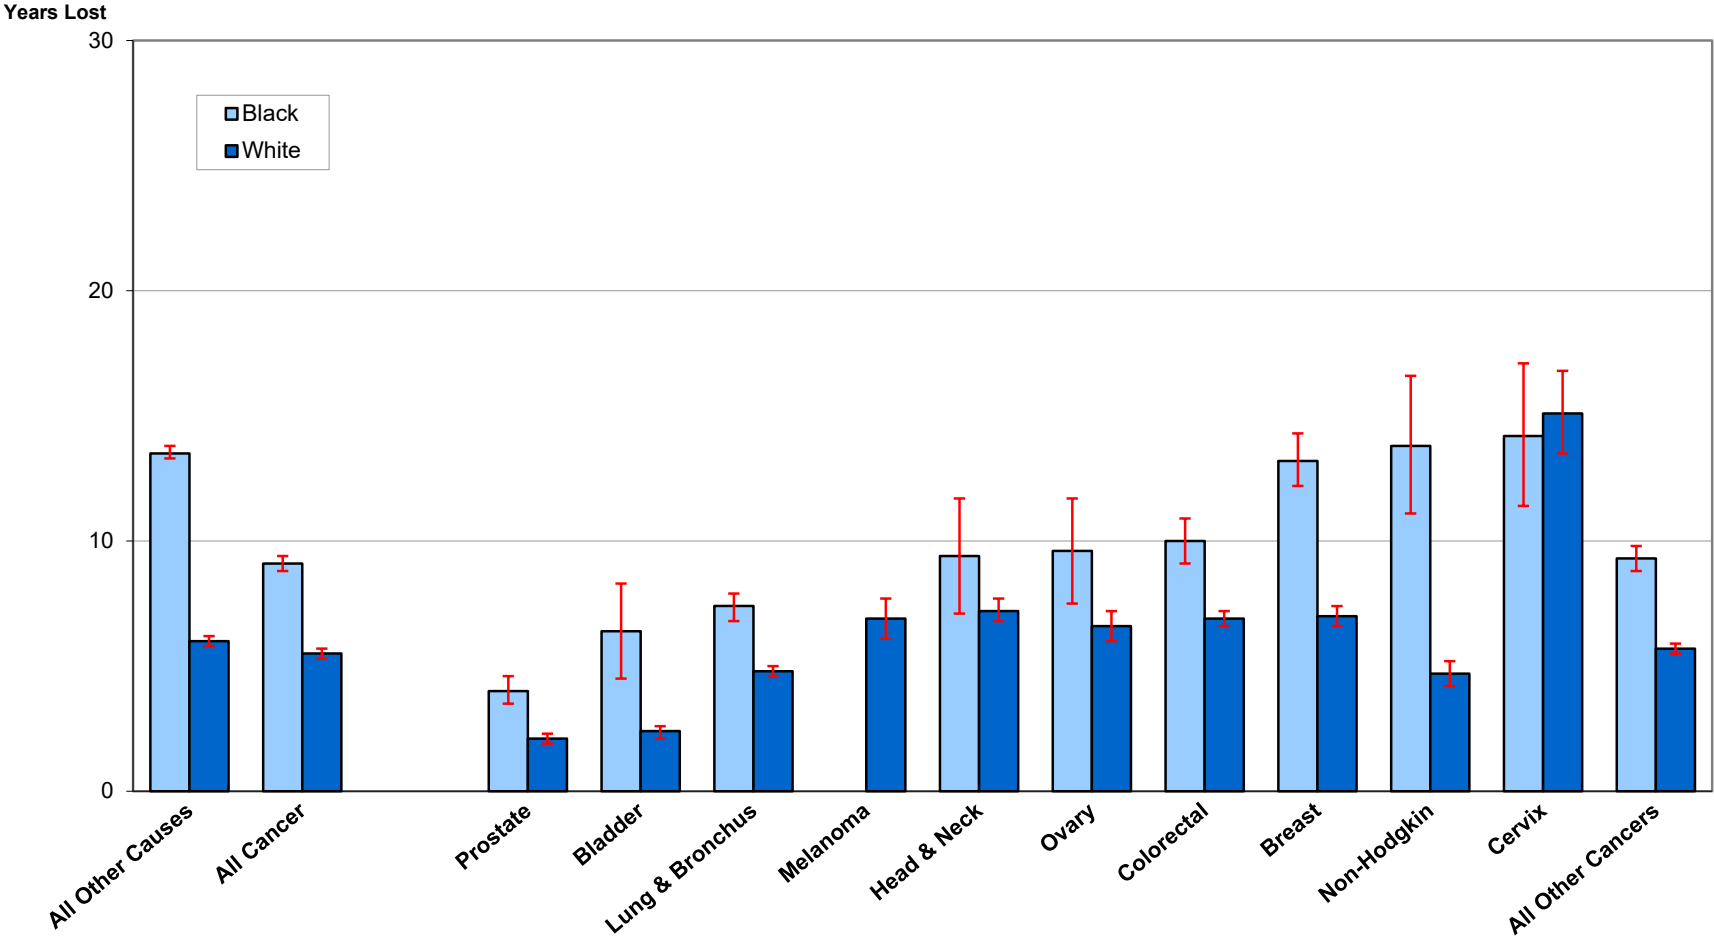

**Figure 20. Average Years of Potential Life Lost
by Race and Cancer Site, 2023**

Source of data: Office of Vital Statistics