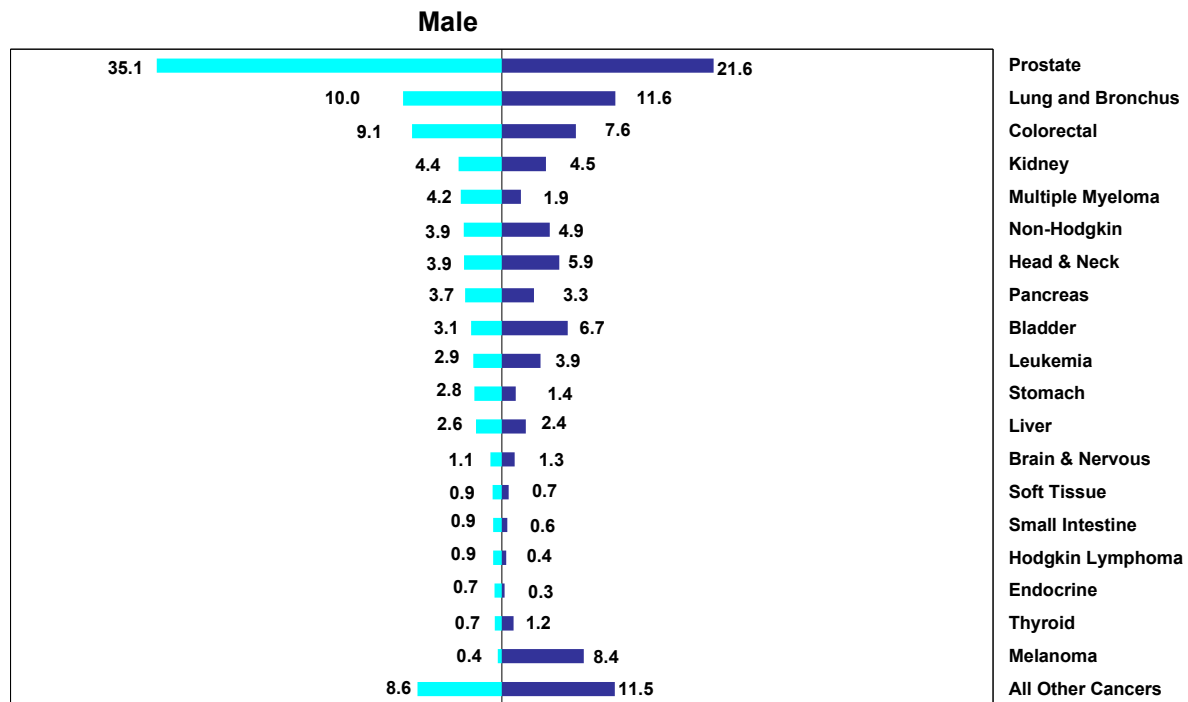

Figure 1. Percentage of New Cancer Cases by Sex, Race and Site, Florida, 2023

Source of data: Florida Cancer Data System