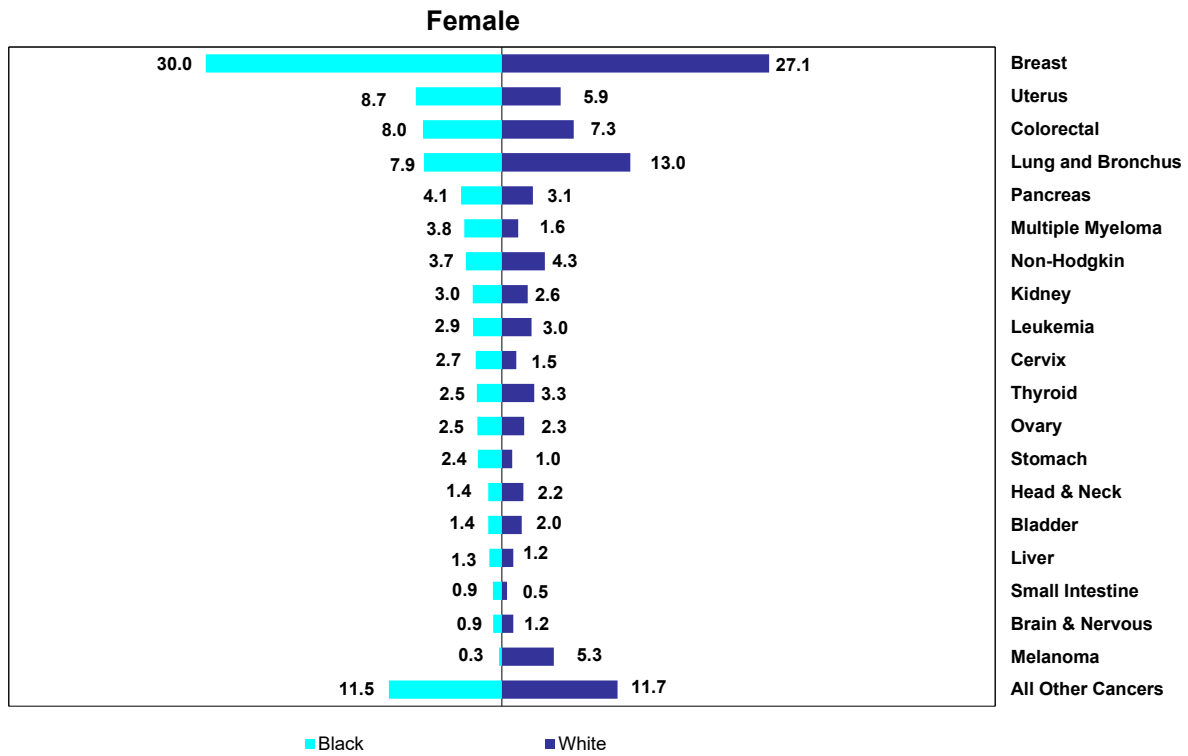

Figure 1. Percentage of New Cancer Cases by Sex, Race and Site, Florida, 2023

Source of data: Florida Cancer Data System