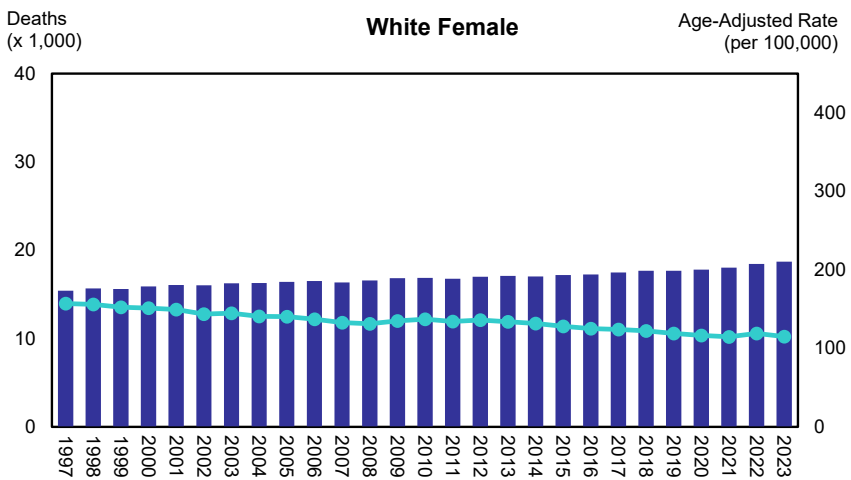

Figure 15. Deaths and Age-Adjusted Mortality Rates for All Cancers by Sex and Race, Florida, 1997 - 2023

Deaths (x 1,000) Age-Adjusted Rate (per 100,000)

Source of data: Office of Vital Statistics