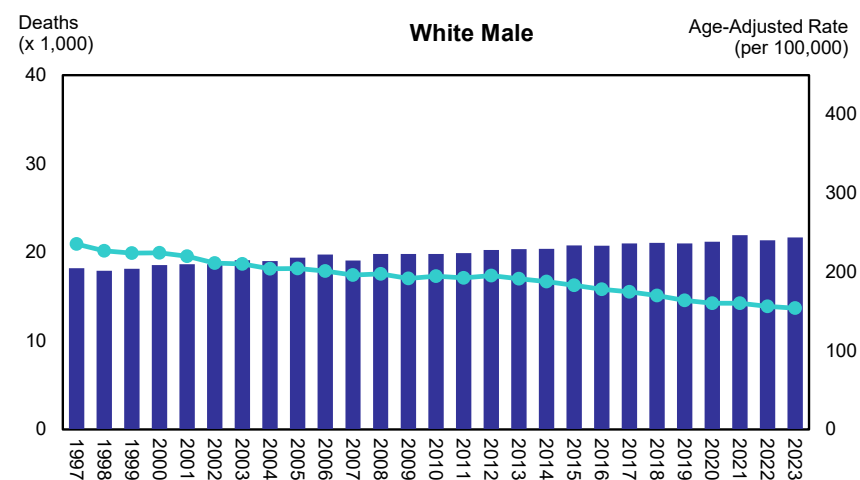

Figure 15. Deaths and Age-Adjusted Mortality Rates for All Cancers by Sex and Race, Florida, 1997 - 2023

Deaths (x 1,000) Age-Adjusted Rate (per 100,000)

Source of data: Office of Vital Statistics