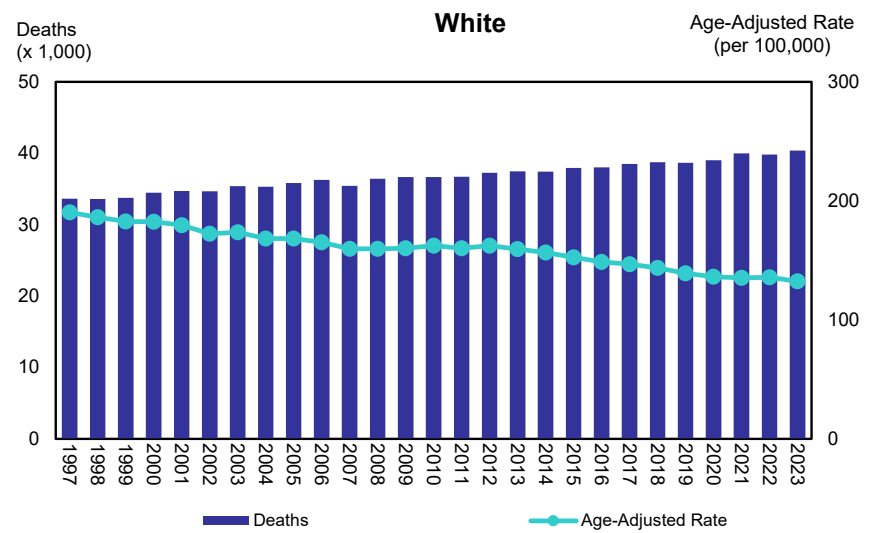

Figure 14. Deaths and Age-Adjusted Mortality Rates for All Cancers by Sex and Race
Florida, 1997-2023

Source of data: Office of Vital Statistics