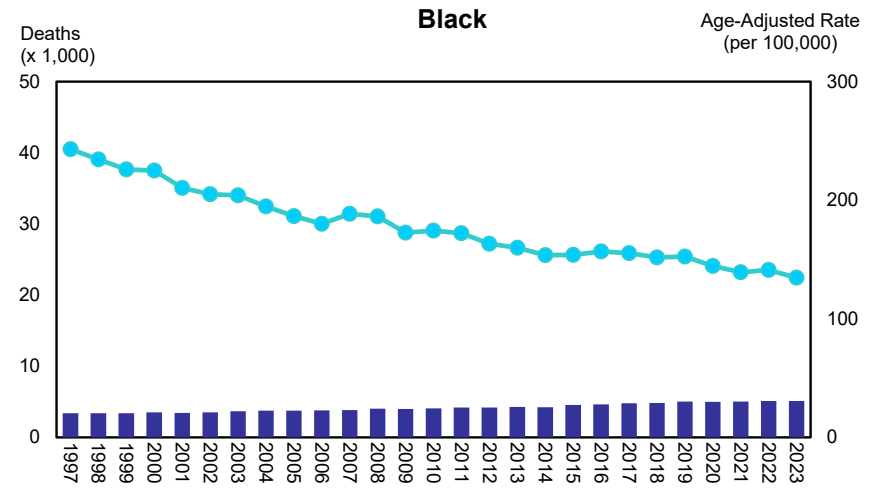

Figure 14. Deaths and Age-Adjusted Mortality Rates for All Cancers by Sex and Race
Florida, 1997-2023

Source of data: Office of Vital Statistics