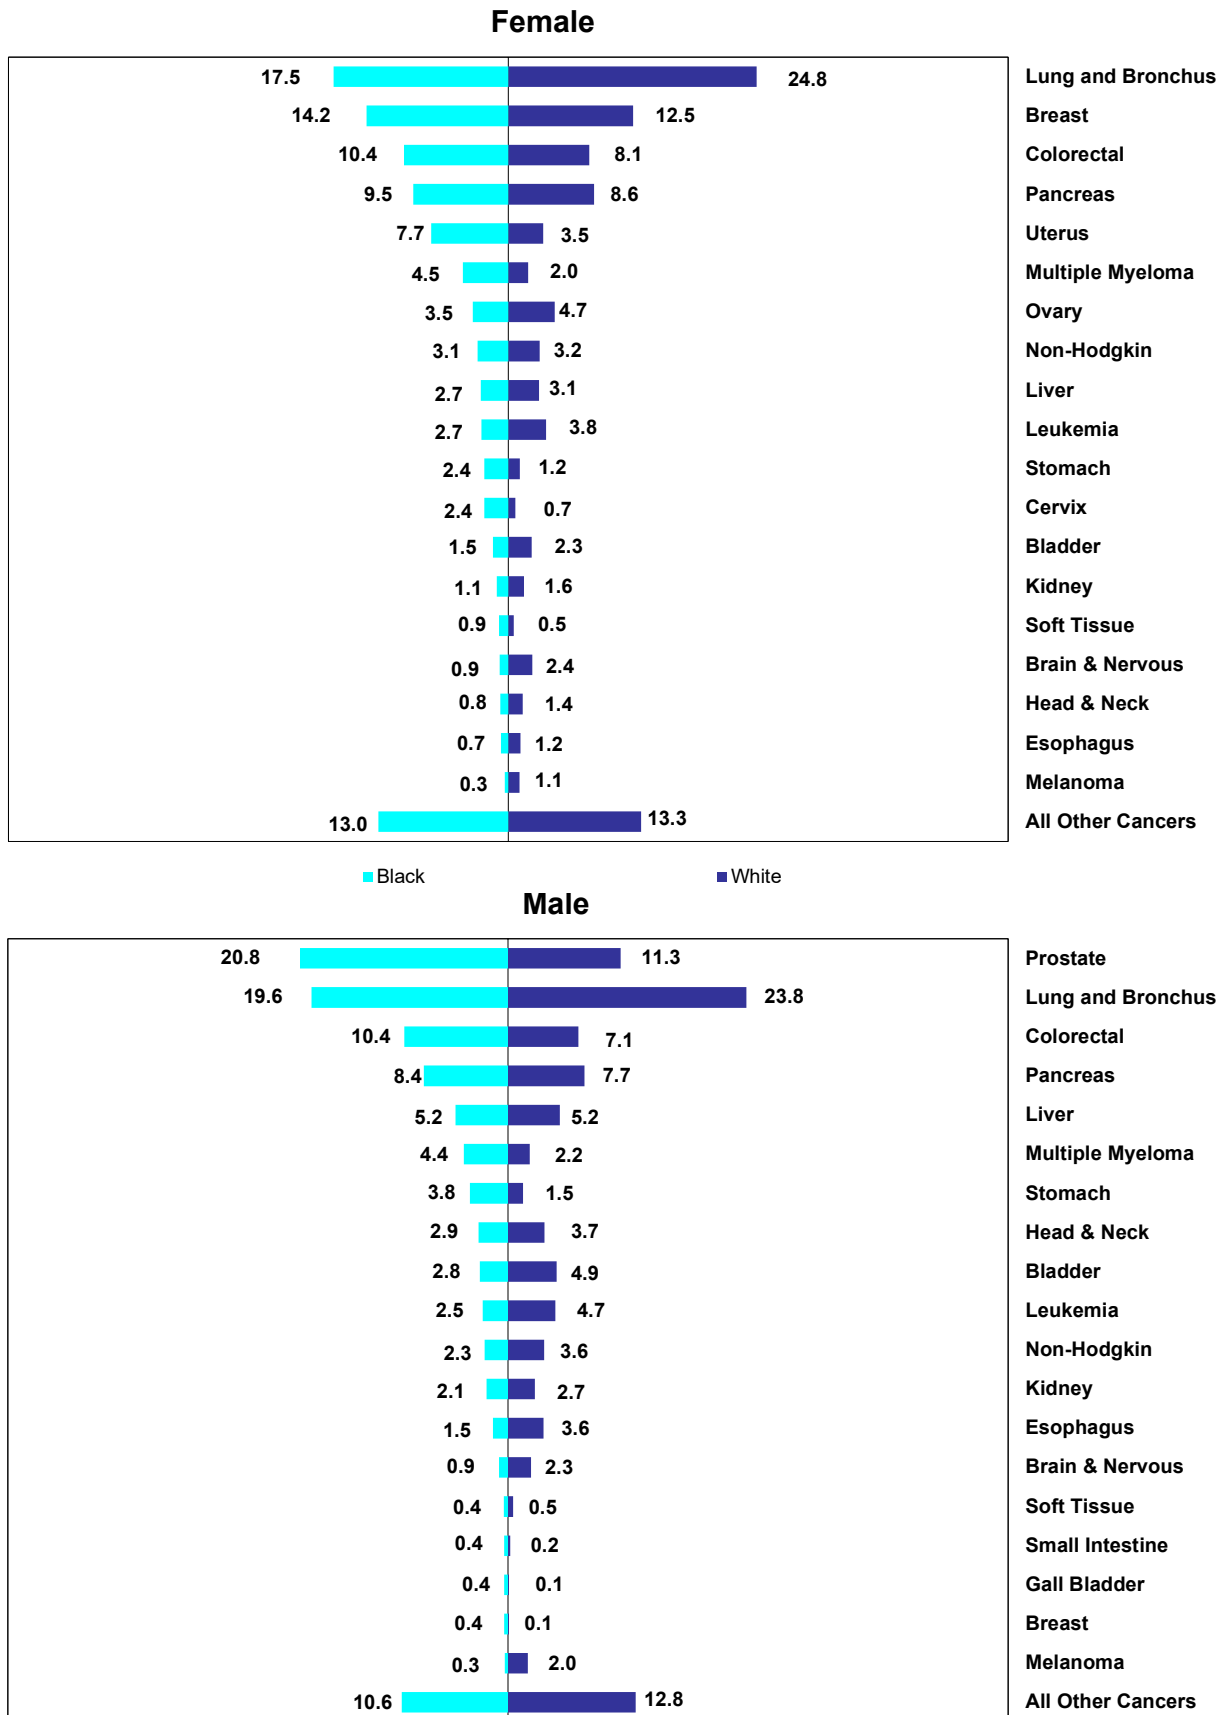

Figure 25.2. Percentage of Cancer Deaths by Sex, Race and Site, Age 65+, Florida, 2021

Source of Data: Office of Vital Statistics