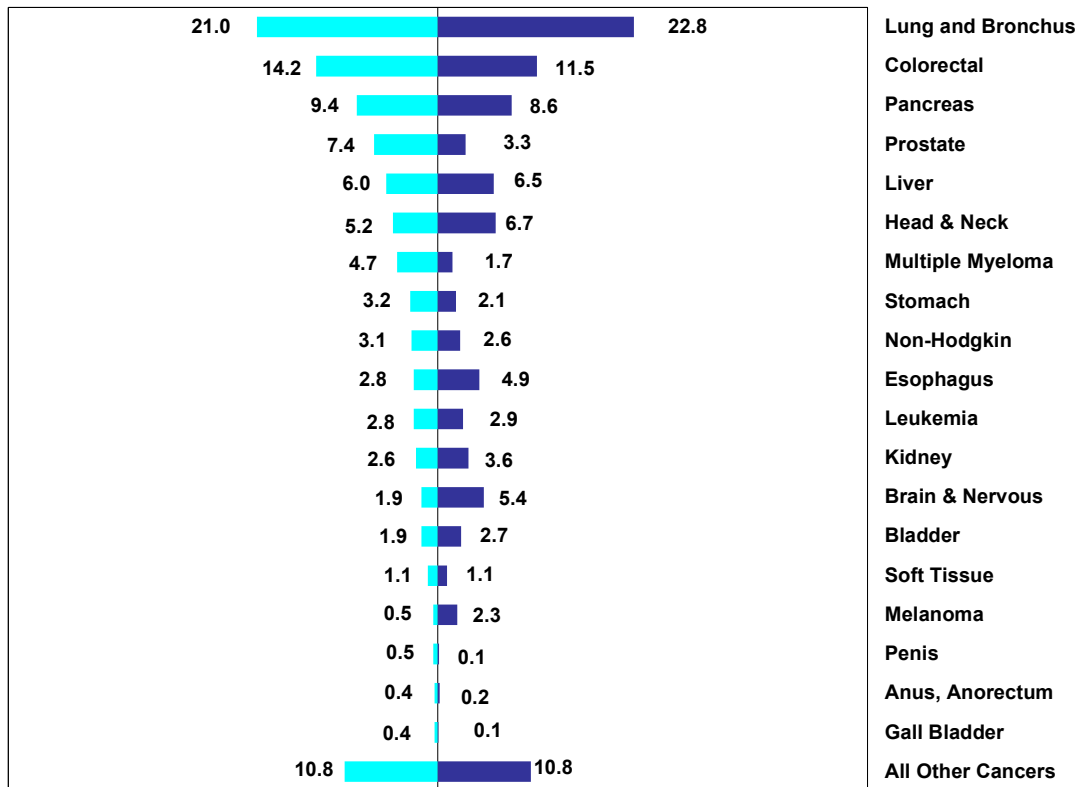

Figure 24.2. Percentage of Cancer Deaths by Sex, Race and Site, Age 40-64, Florida, 2021

Female

Male

Source of Data: Office of Vital Statistics