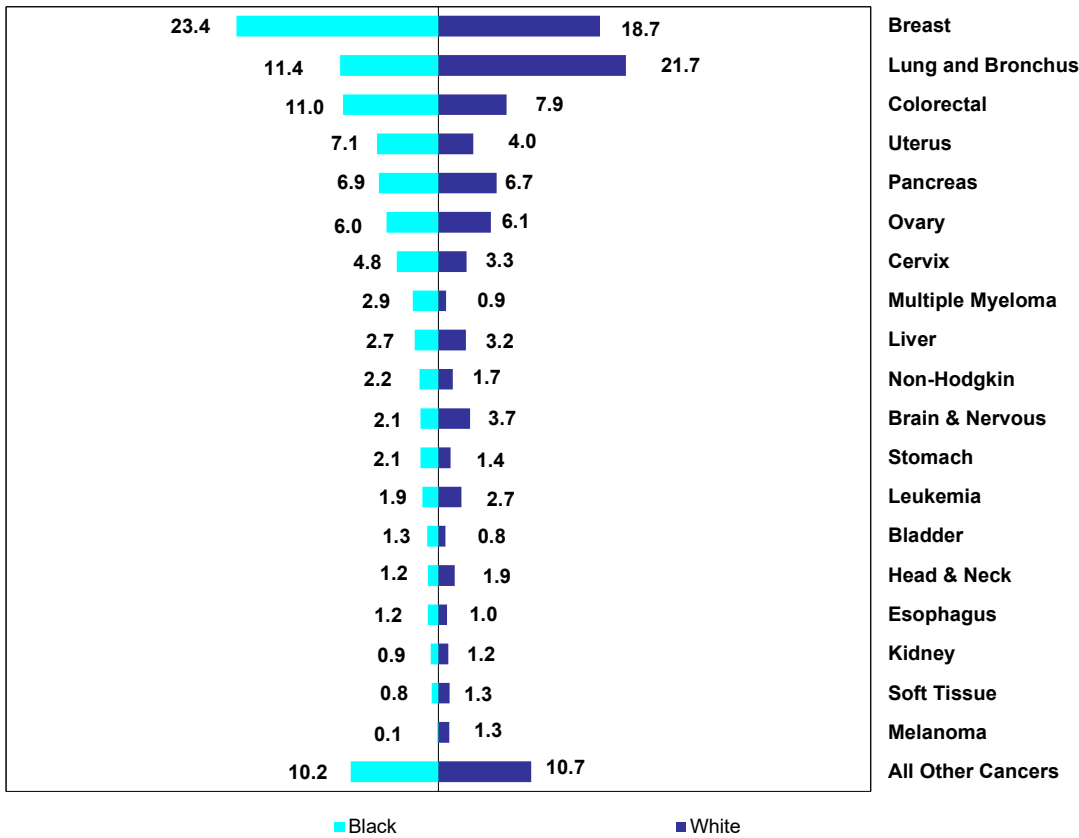

Figure 24.2. Percentage of Cancer Deaths by Sex, Race and Site, Age 40-64, Florida, 2021

Female

Male

Source of Data: Office of Vital Statistics