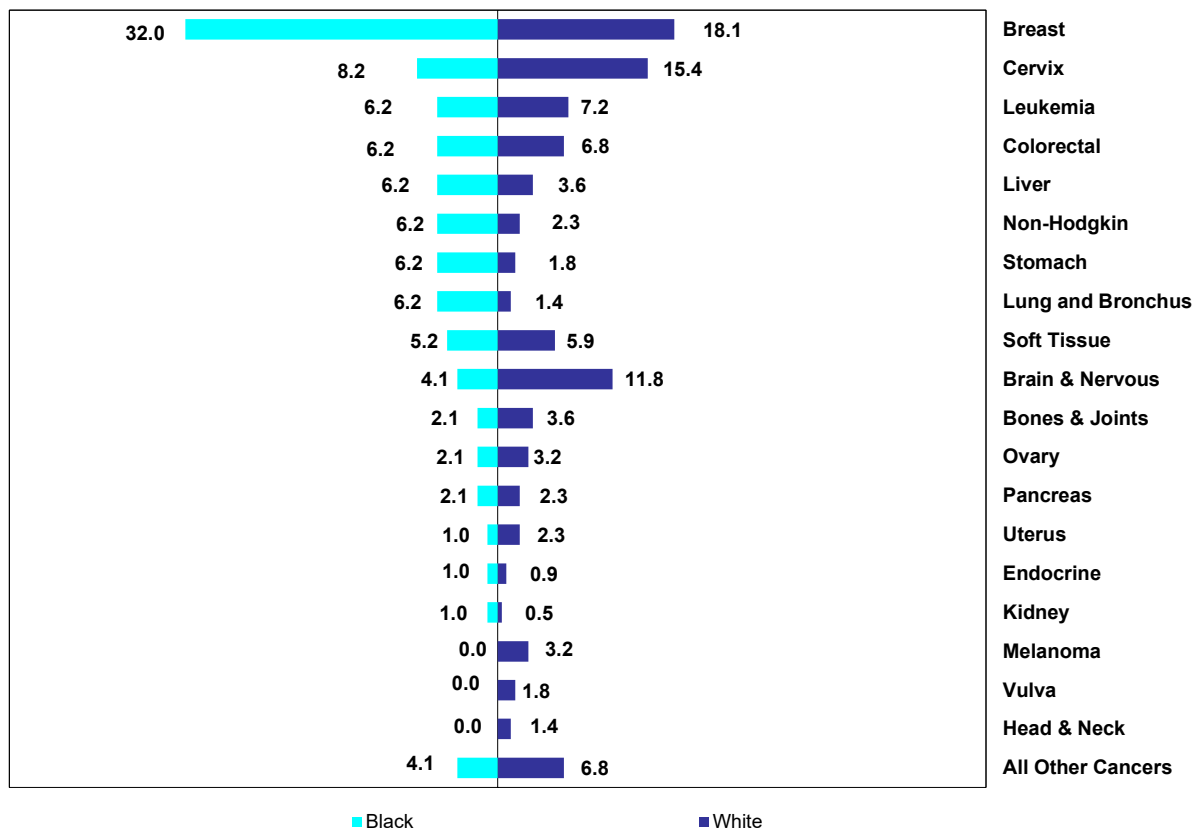

Figure 23.2. Percentage of Cancer Deaths by Sex, Race and Site, Age 15-39, Florida, 2021

Female

Male