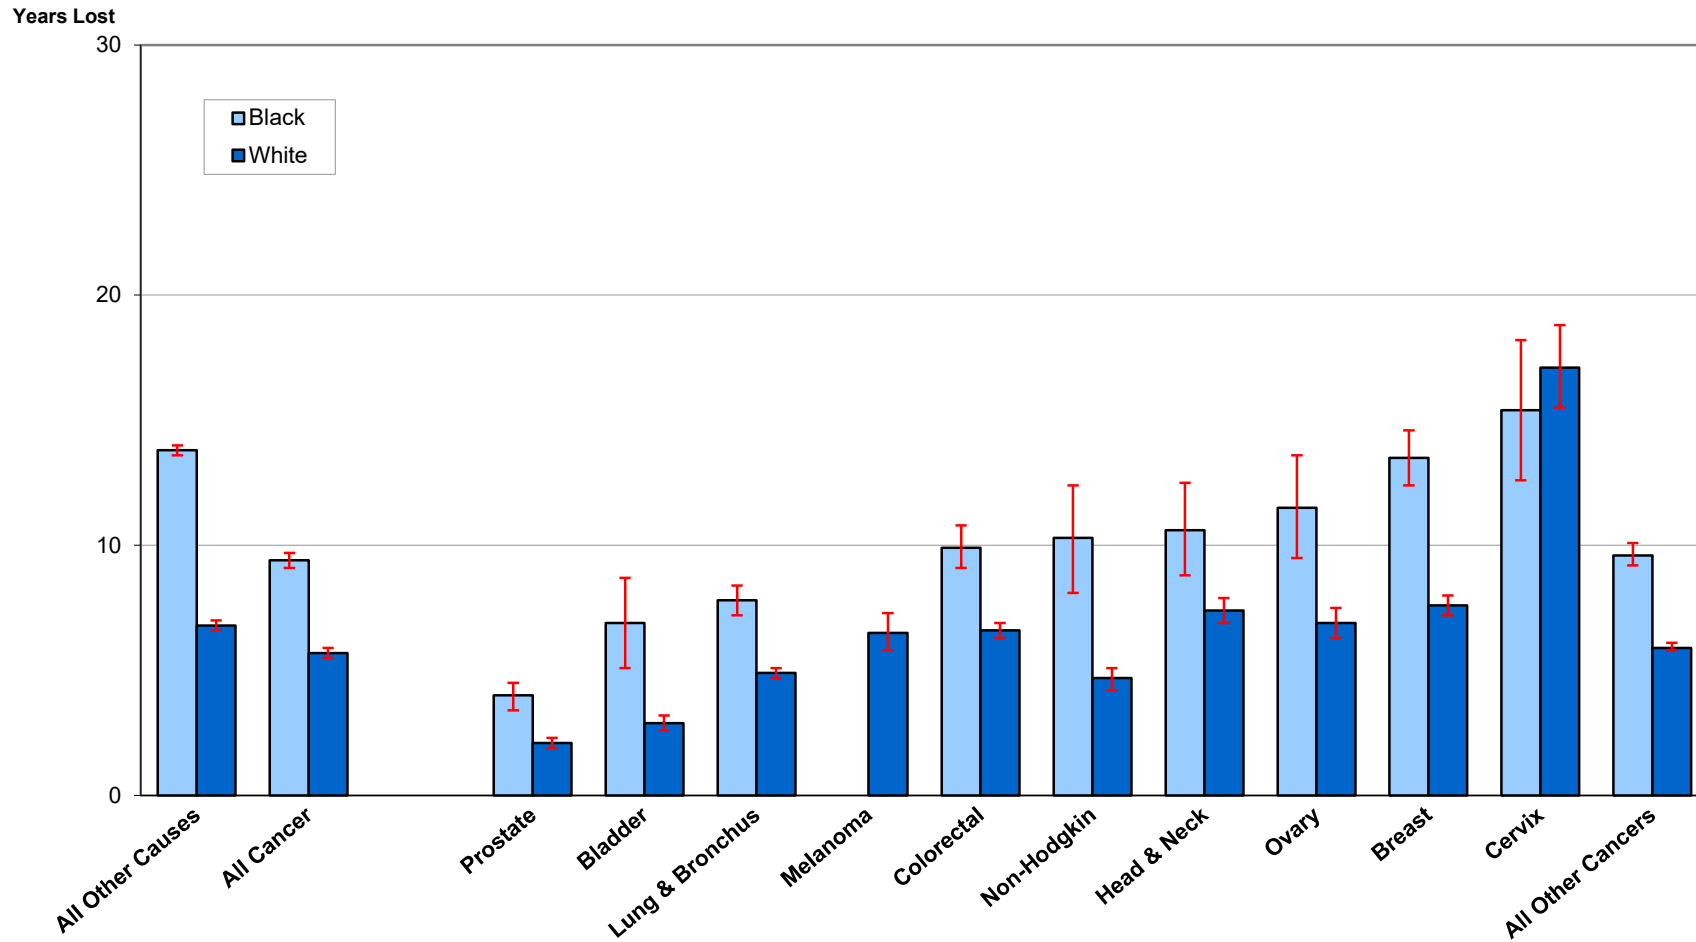

**Figure 20. Average Years of Potential Life Lost
by Race and Cancer Site, 2021**

Source of data: Office of Vital Statistics