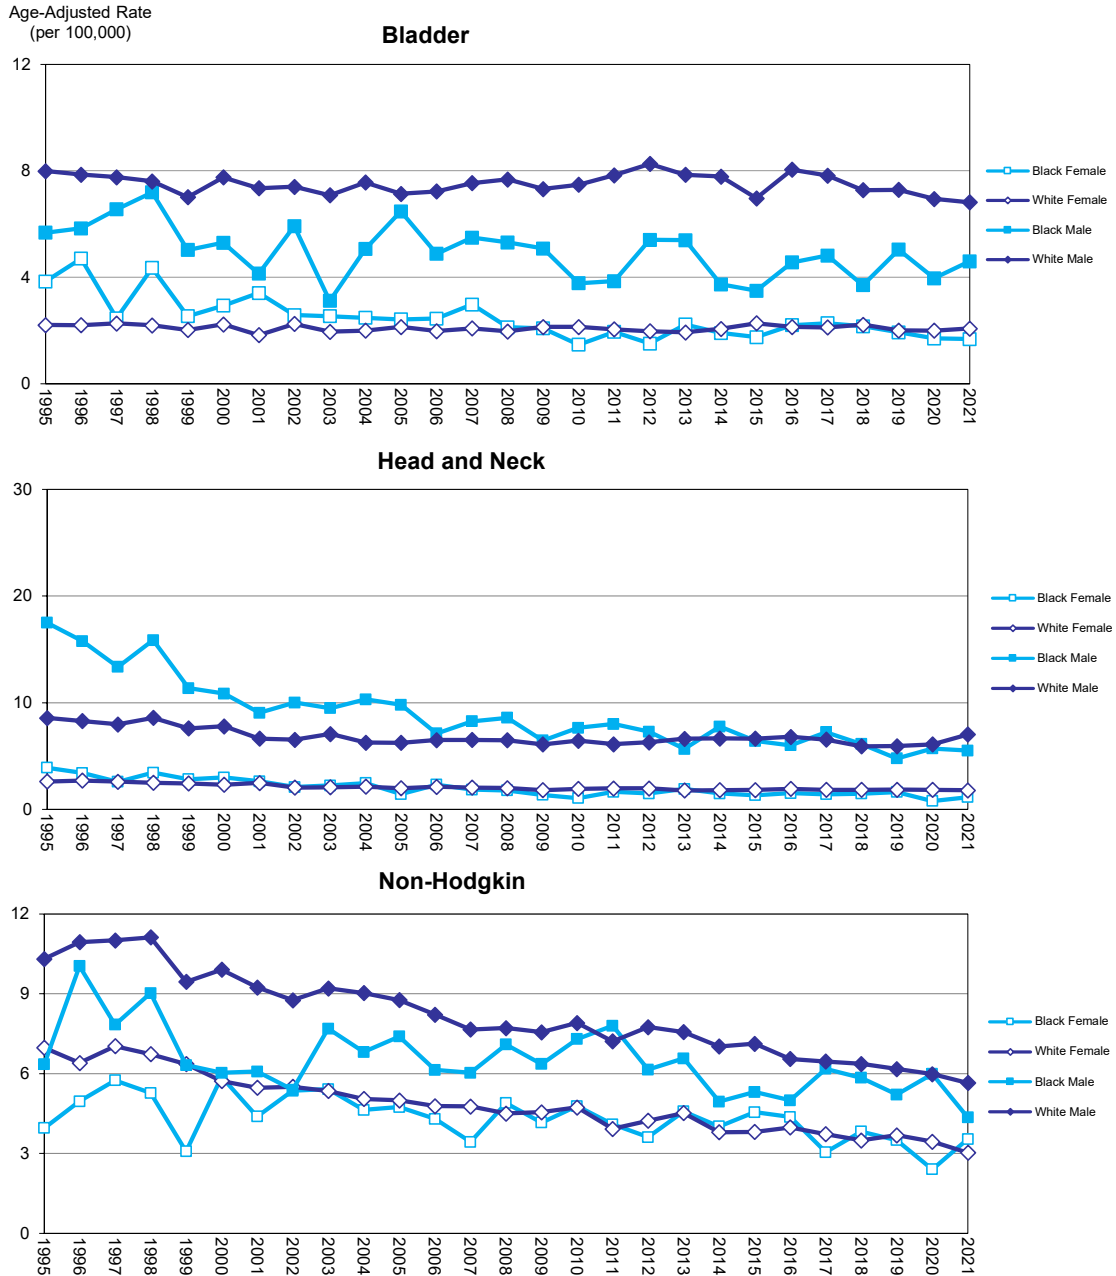

Figure 18.1 Age Adjusted Mortality Rates by Sex and Race, Florida, 1995 - 2021

Source of data: Office of Vital Statistics

Figure 18.2 Age Adjusted Mortality Rates by Sex and Race, Florida, 1995 - 2021

Source of data: Office of Vital Statistics

Figure 18.3 Age Adjusted Mortality Rates by Sex and Race, Florida, 1995 - 2021

Source of data: Office of Vital Statistics