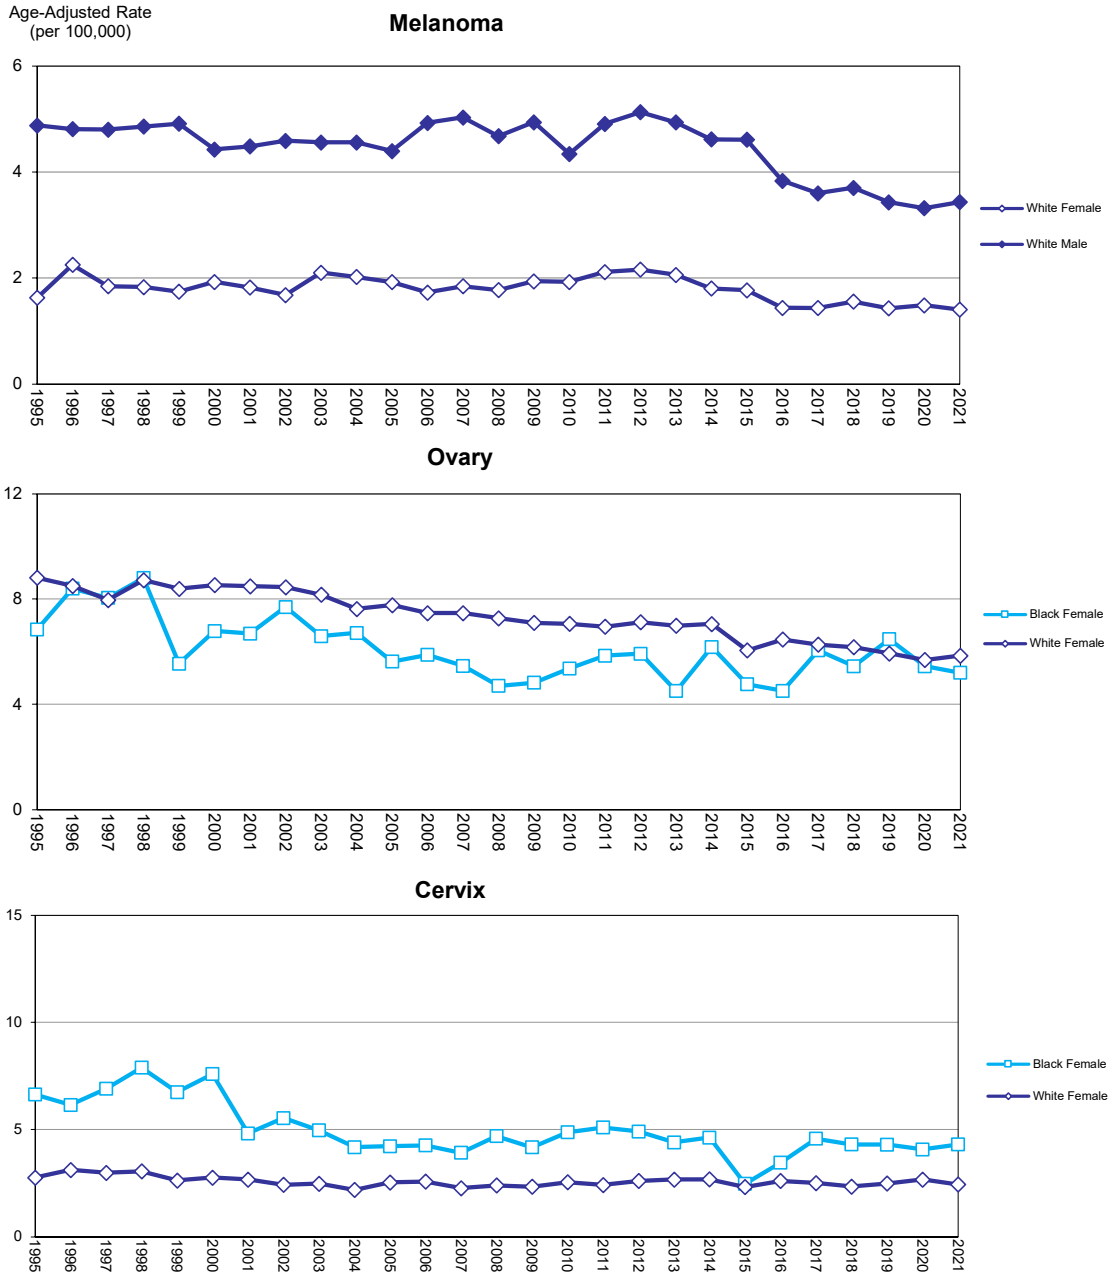

Figure 18.1 Age Adjusted Mortality Rates by Sex and Race, Florida, 1995 - 2021

Source of data: Office of Vital Statistics

Figure 18.2 Age Adjusted Mortality Rates by Sex and Race, Florida, 1995 - 2021

Source of data: Office of Vital Statistics

Figure 18.3 Age Adjusted Mortality Rates by Sex and Race, Florida, 1995 - 2021

Source of data: Office of Vital Statistics