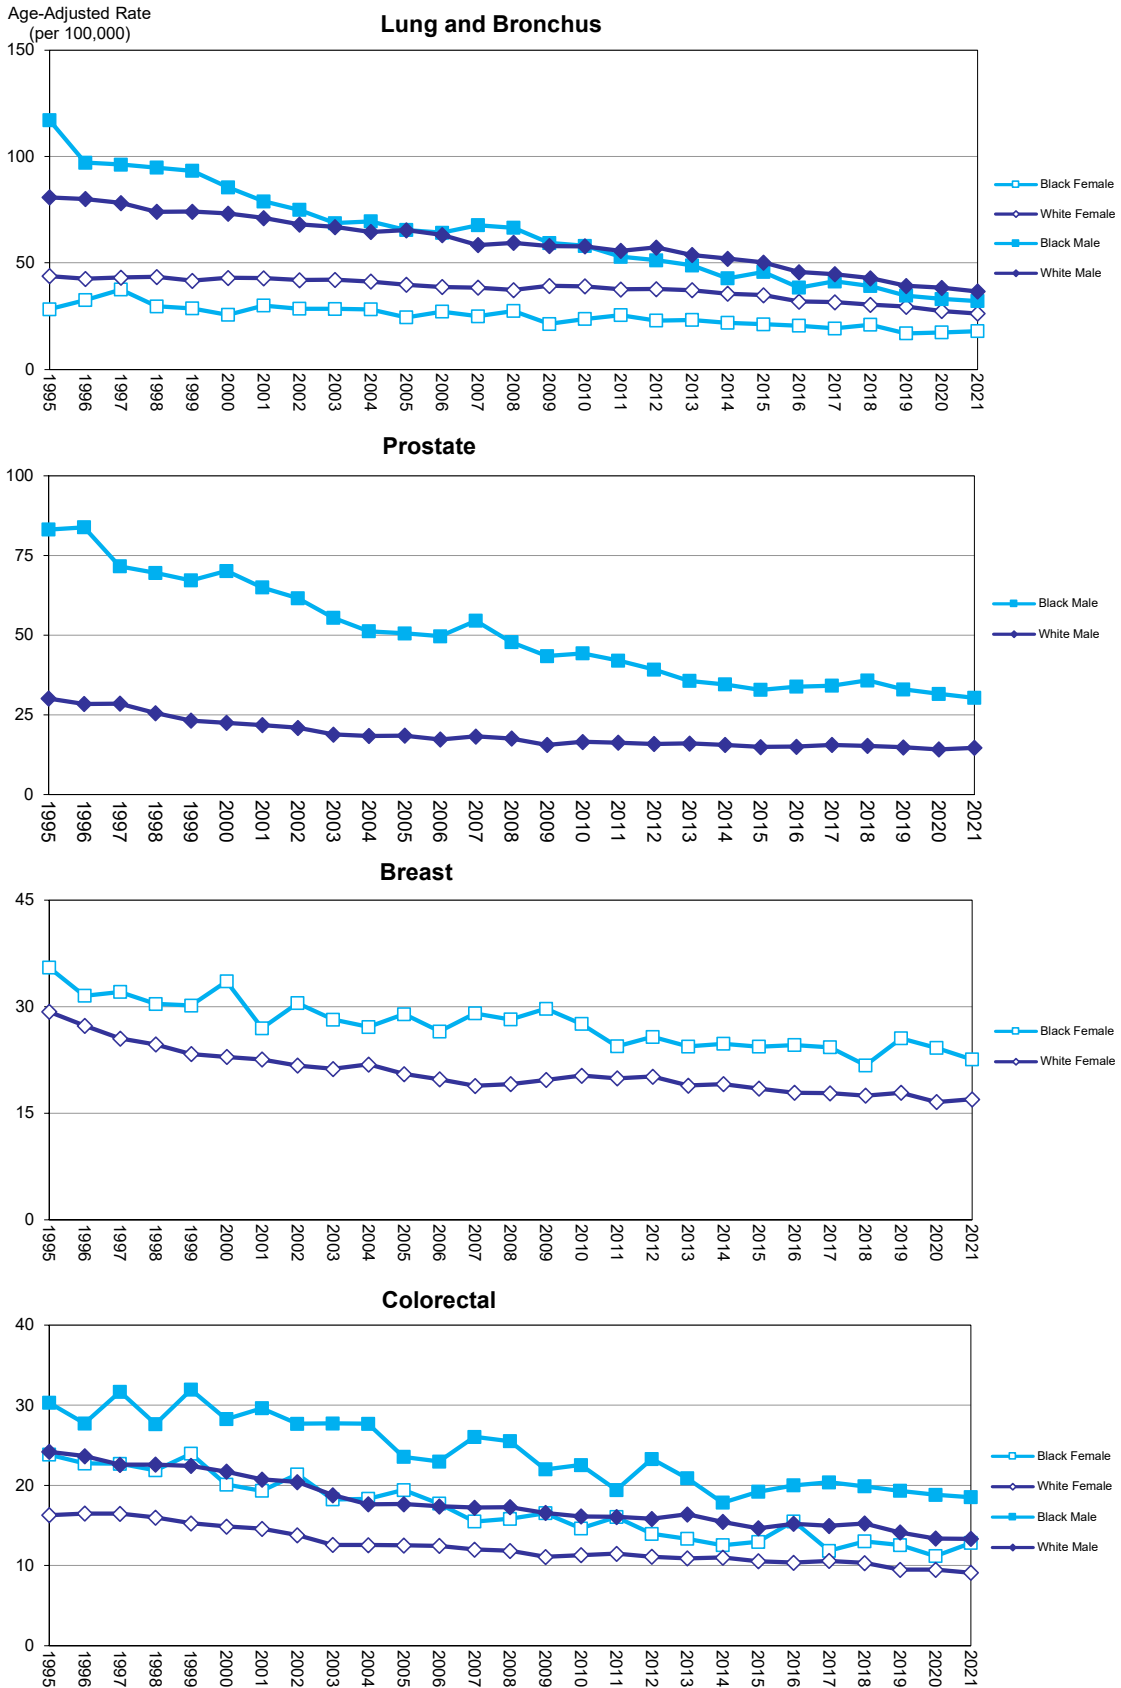

Figure 18.1 Age Adjusted Mortality Rates by Sex and Race, Florida, 1995 - 2021

Source of data: Office of Vital Statistics

Figure 18.2 Age Adjusted Mortality Rates by Sex and Race, Florida, 1995 - 2021

Source of data: Office of Vital Statistics

Figure 18.3 Age Adjusted Mortality Rates by Sex and Race, Florida, 1995 - 2021

Source of data: Office of Vital Statistics