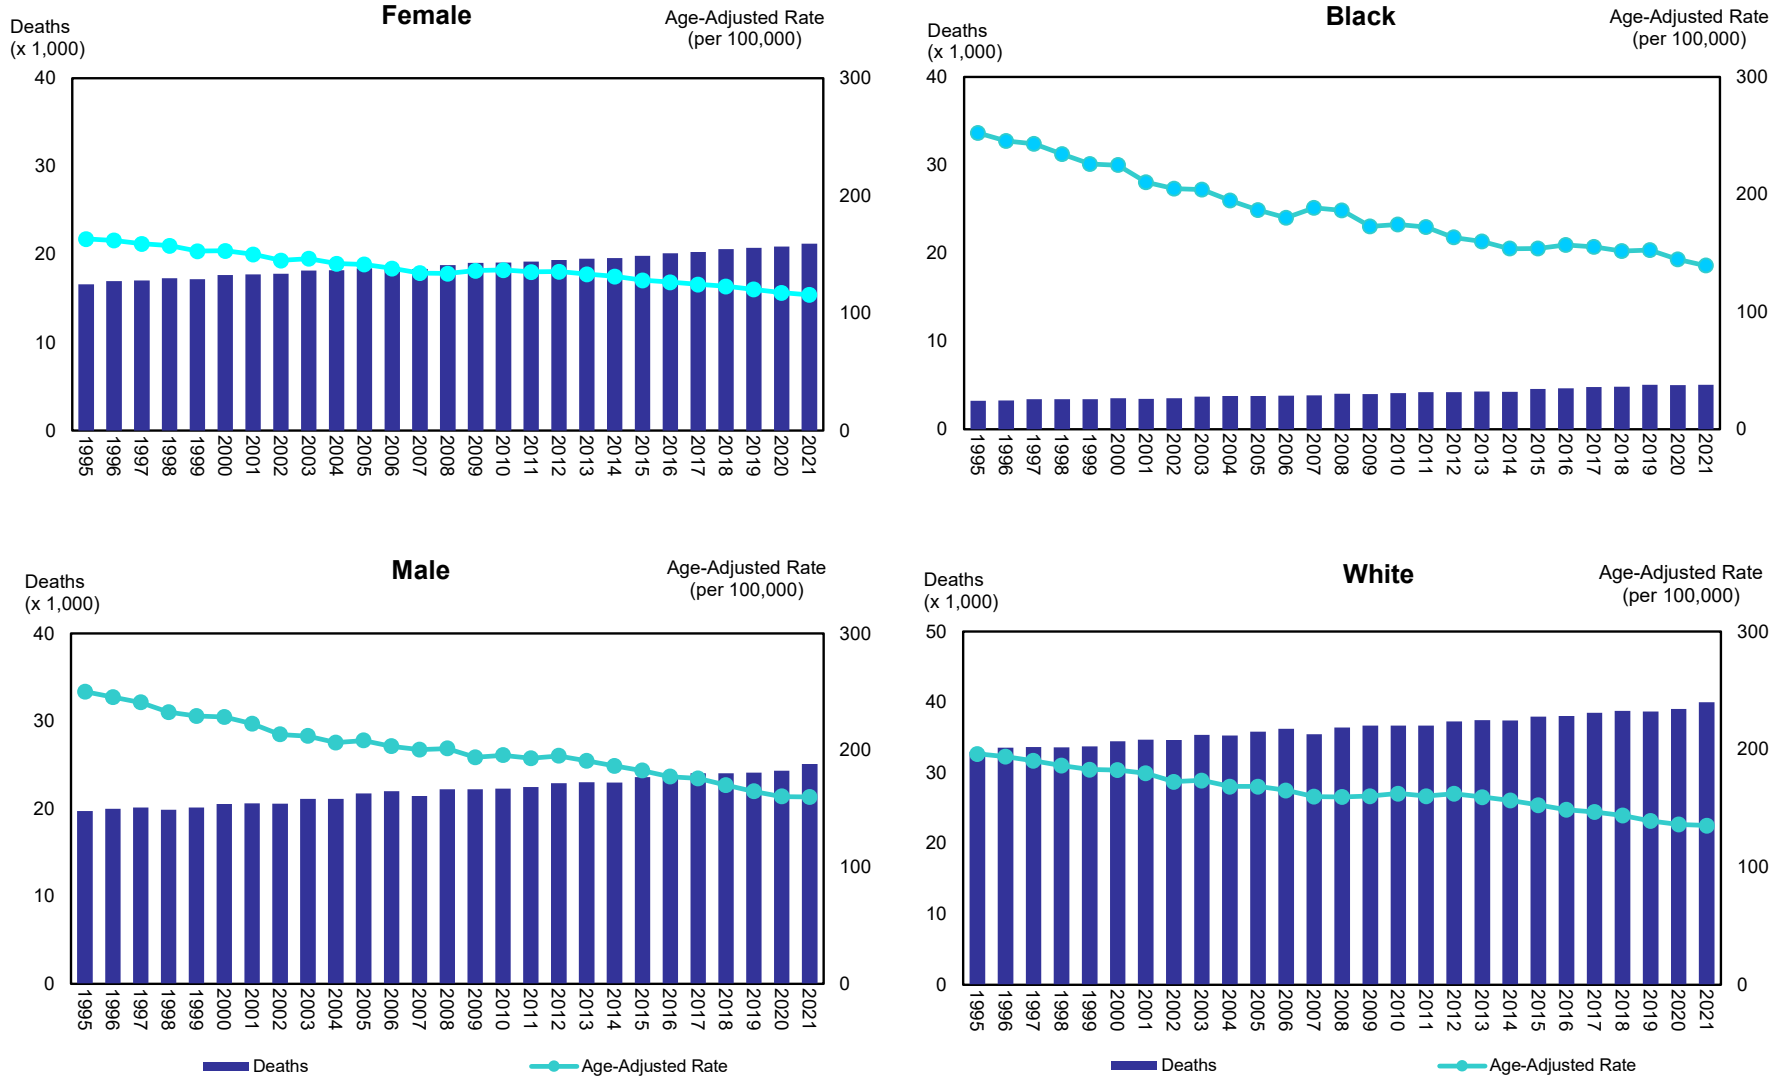

Figure 14. Deaths and Age-Adjusted Mortality Rates for All Cancers by Sex and Race
Florida, 1995-2021

Source of data: Office of Vital Statistics