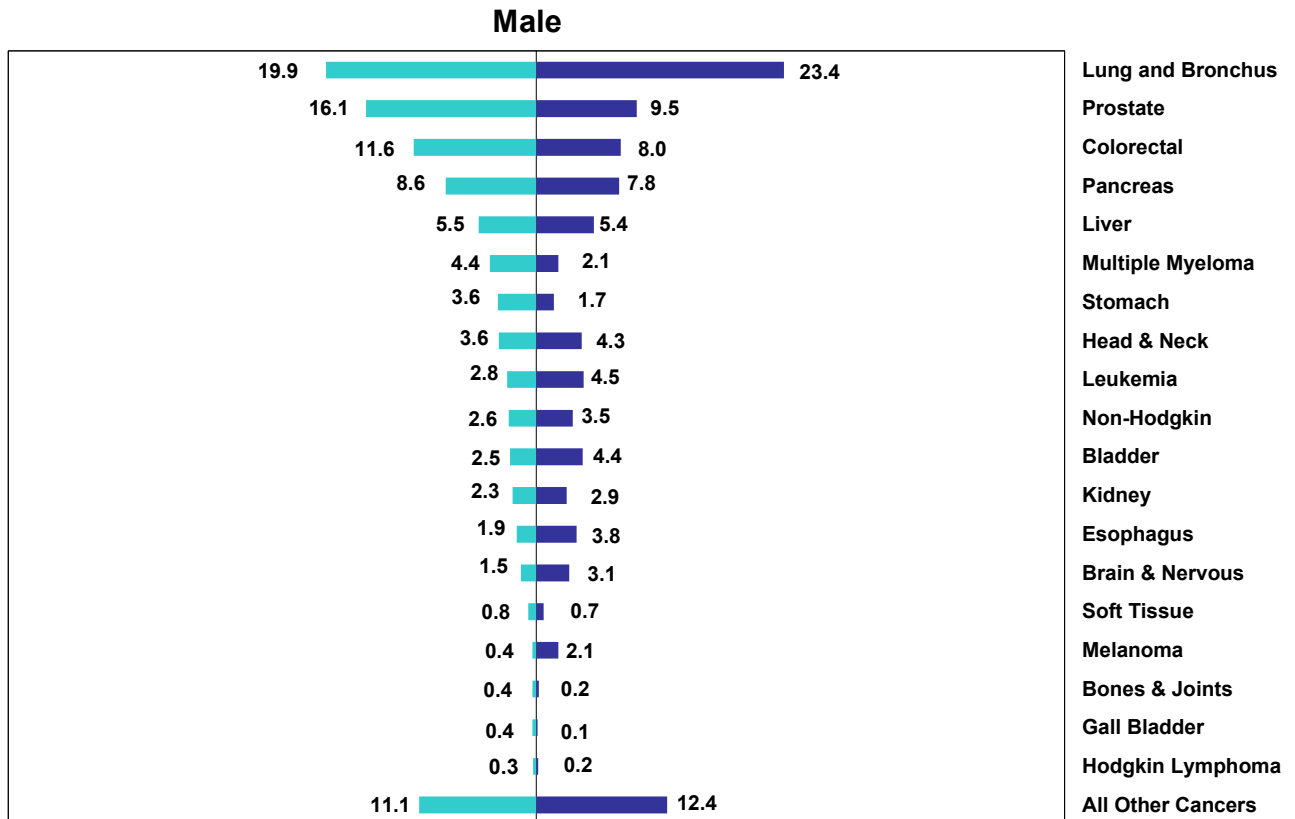

Figure 13. Percentage of Cancer Deaths by Sex, Race and Site, 2021

Source of data: Office of Vital Statistics