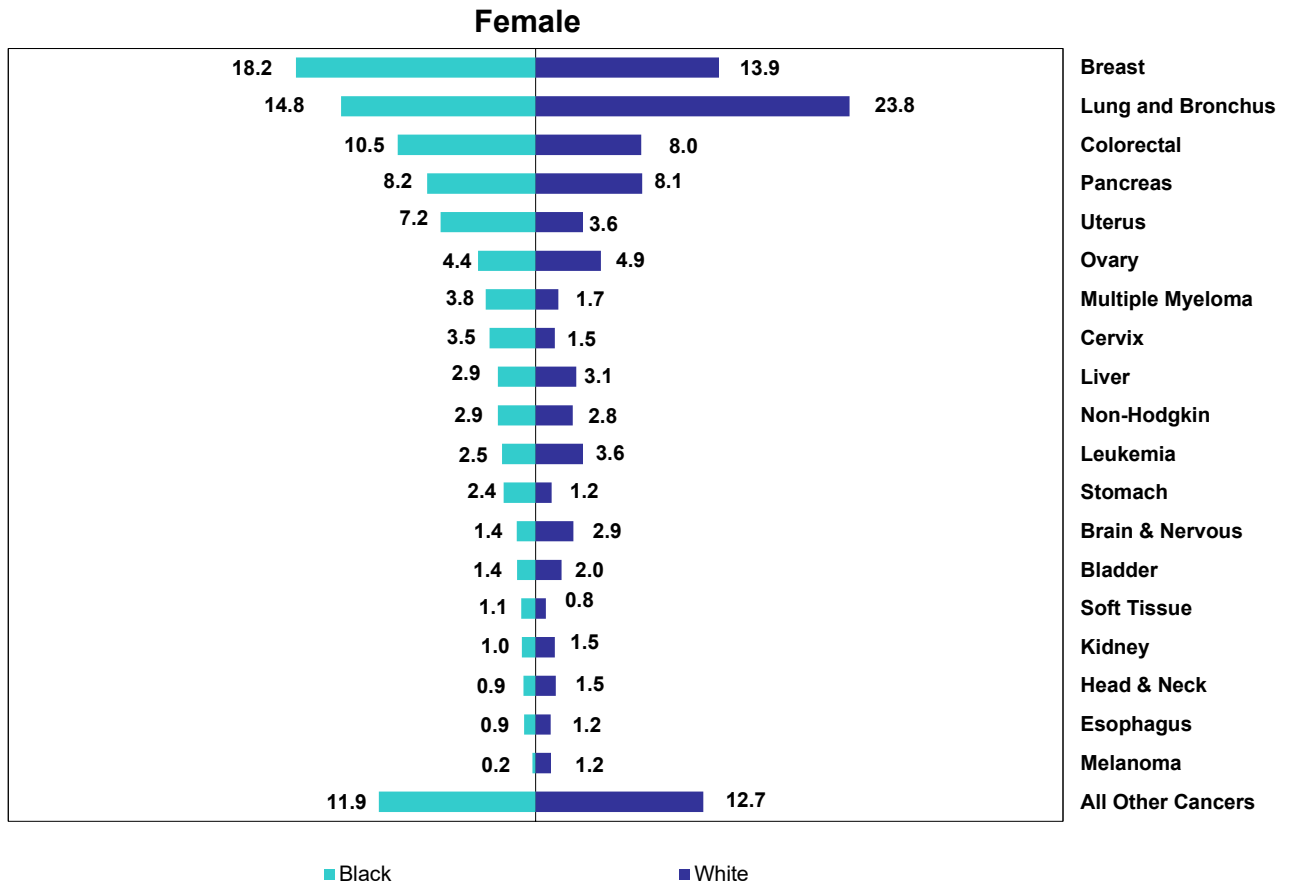

Figure 13. Percentage of Cancer Deaths by Sex, Race and Site, 2021

Source of data: Office of Vital Statistics