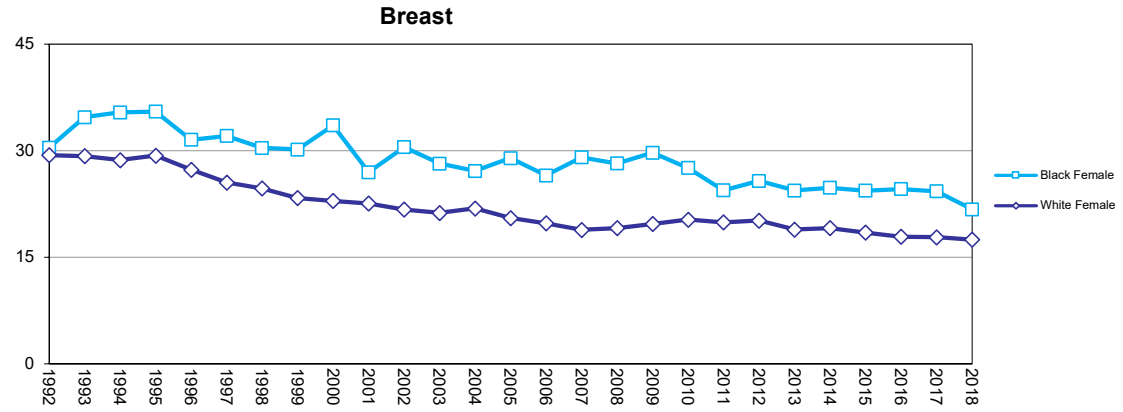

Figure 18.1 Age Adjusted Mortality Rates by Sex and Race, Florida, 1992 - 2018

Source of data: Office of Vital Statistics

Figure 18.2 Age Adjusted Mortality Rates by Sex and Race, Florida, 1992 - 2018

Source of data: Office of Vital Statistics

Figure 18.3 Age Adjusted Mortality Rates by Sex and Race, Florida, 1992 - 2018

Source of data: Office of Vital Statistics