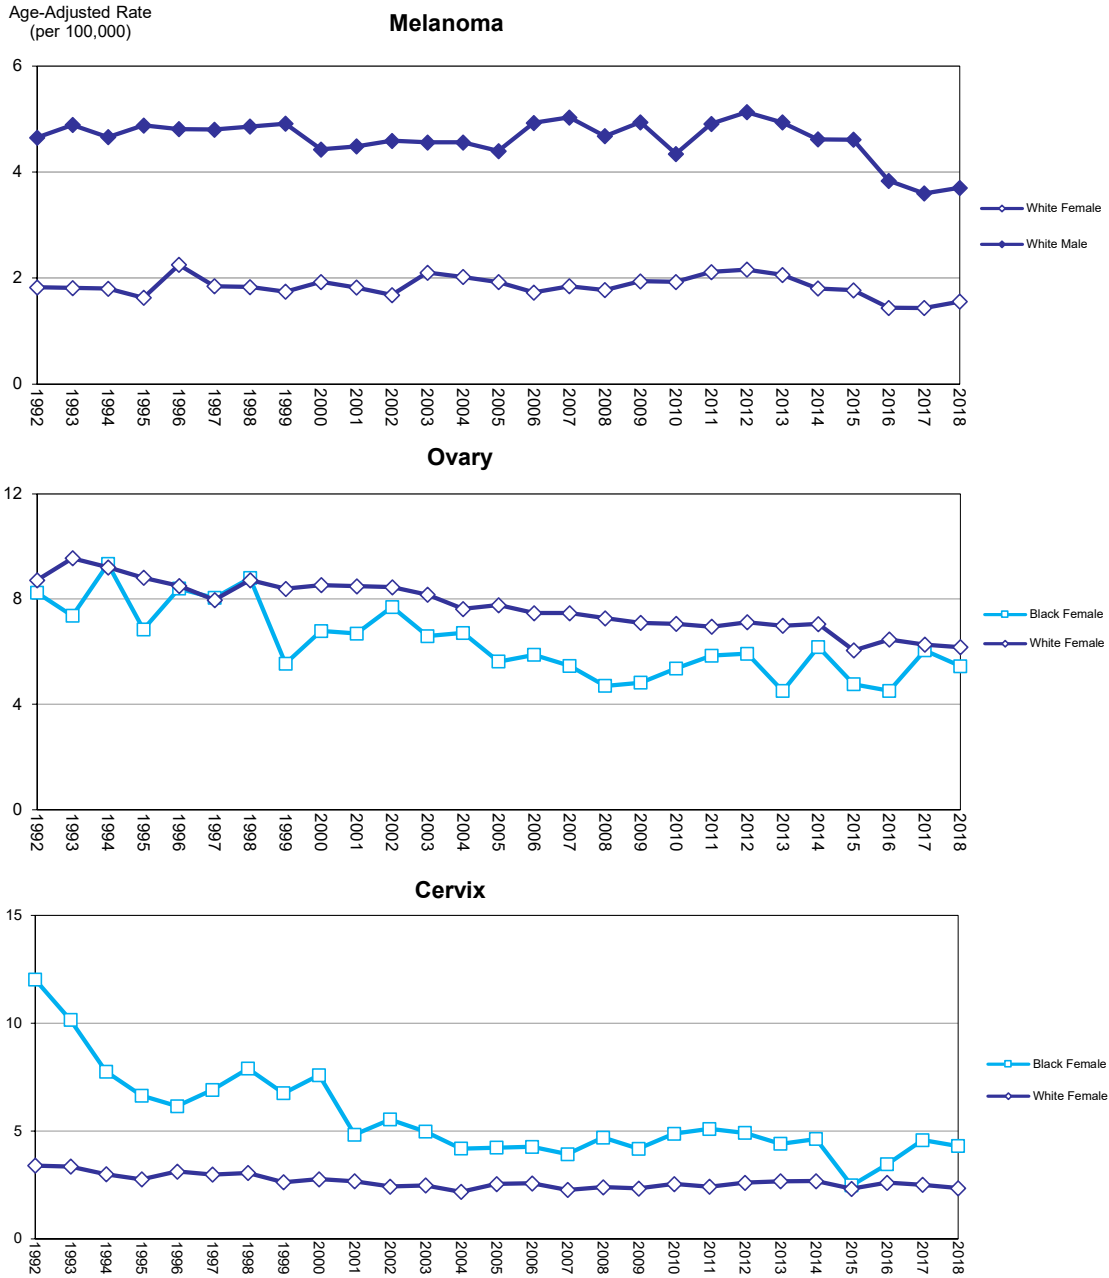

Figure 18.1 Age Adjusted Mortality Rates by Sex and Race, Florida, 1992 - 2018

Source of data: Office of Vital Statistics

Figure 18.2 Age Adjusted Mortality Rates by Sex and Race, Florida, 1992 - 2018

Source of data: Office of Vital Statistics

Figure 18.3 Age Adjusted Mortality Rates by Sex and Race, Florida, 1992 - 2018

Source of data: Office of Vital Statistics