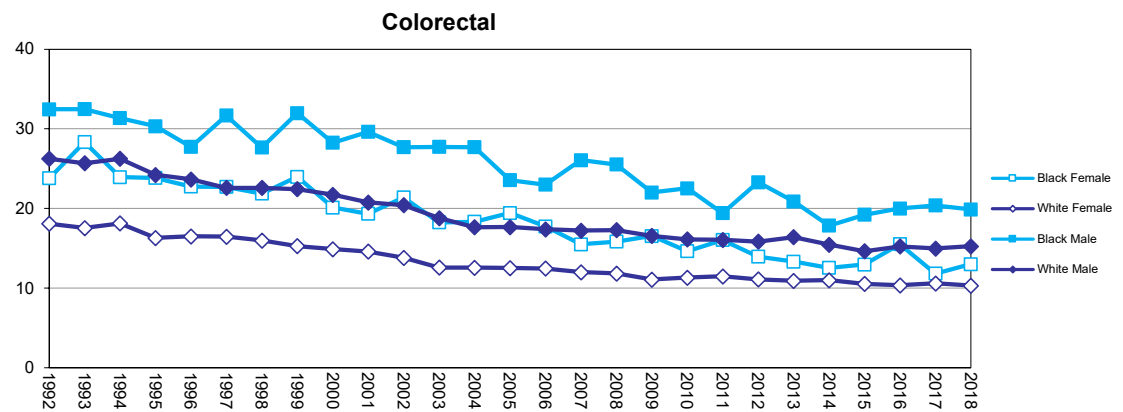

Figure 18.1 Age Adjusted Mortality Rates by Sex and Race, Florida, 1992 - 2018

Source of data: Office of Vital Statistics

Figure 18.2 Age Adjusted Mortality Rates by Sex and Race, Florida, 1992 - 2018

Source of data: Office of Vital Statistics

Figure 18.3 Age Adjusted Mortality Rates by Sex and Race, Florida, 1992 - 2018

Source of data: Office of Vital Statistics