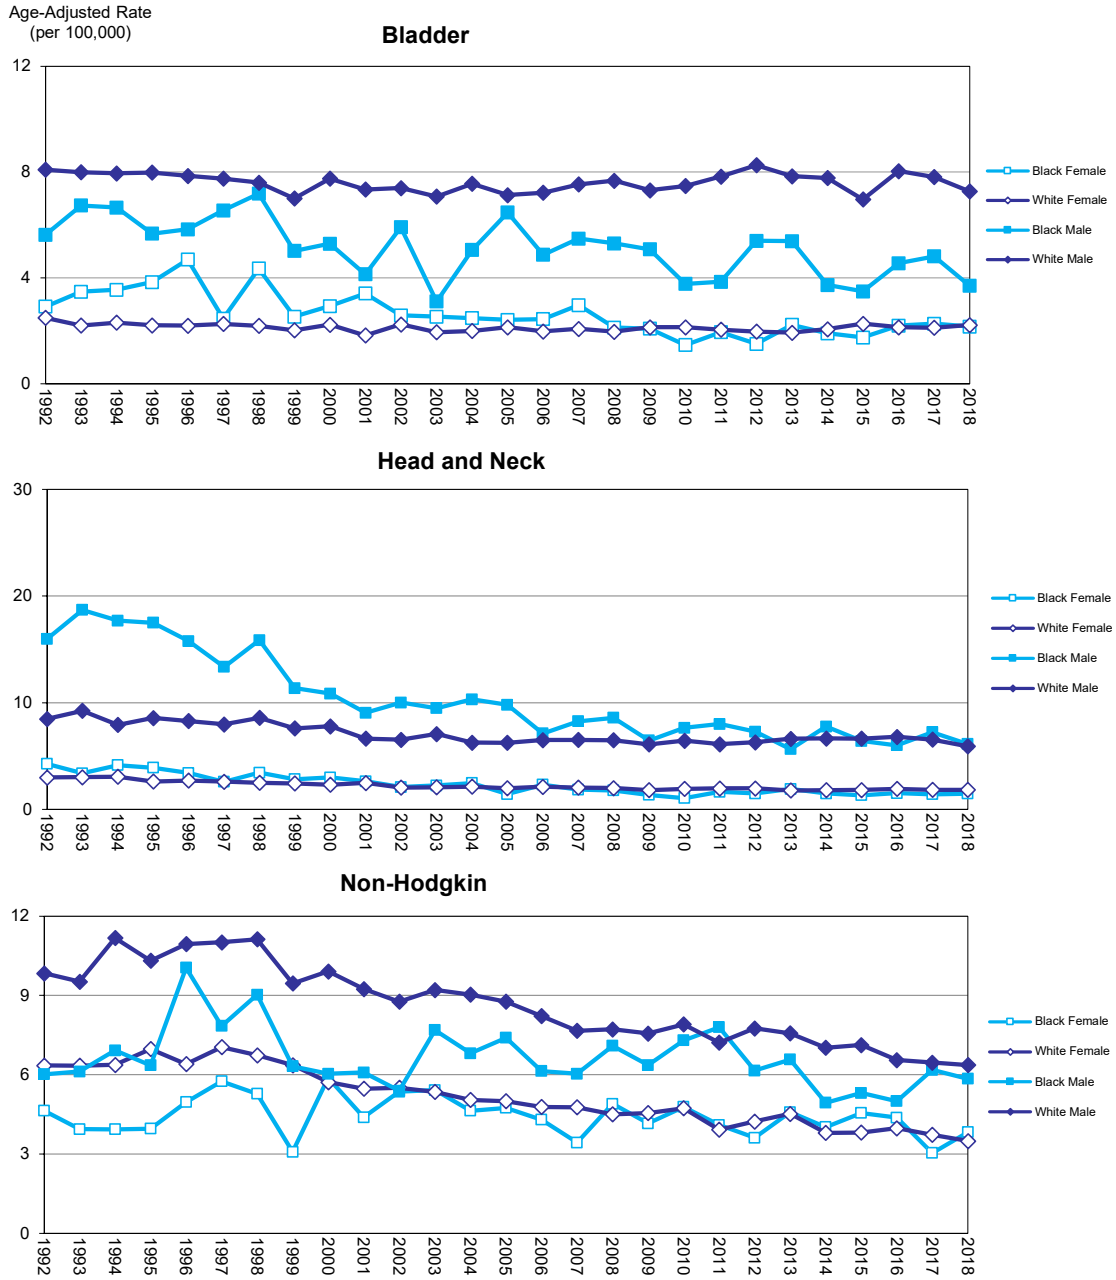

Figure 18.1 Age Adjusted Mortality Rates by Sex and Race, Florida, 1992 - 2018

Source of data: Office of Vital Statistics

Figure 18.2 Age Adjusted Mortality Rates by Sex and Race, Florida, 1992 - 2018

Source of data: Office of Vital Statistics

Figure 18.3 Age Adjusted Mortality Rates by Sex and Race, Florida, 1992 - 2018

Source of data: Office of Vital Statistics