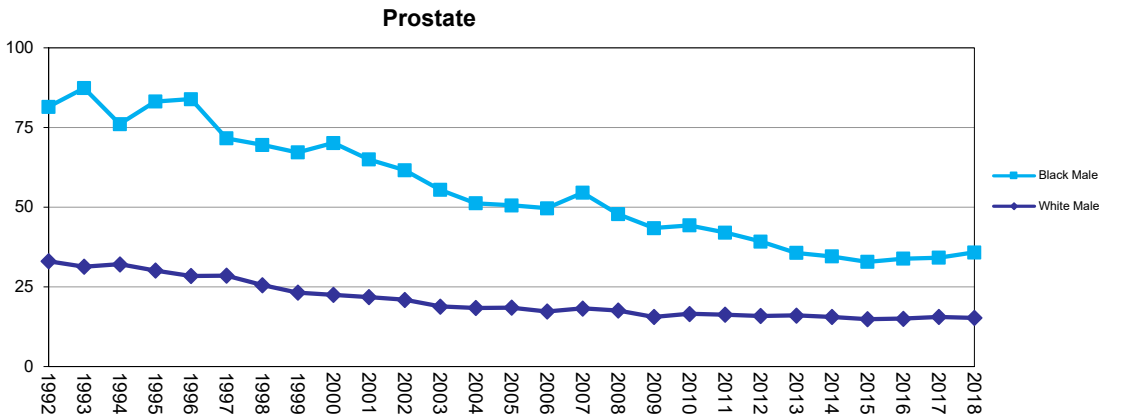

Figure 18.1 Age Adjusted Mortality Rates by Sex and Race, Florida, 1992 - 2018

Source of data: Office of Vital Statistics

Figure 18.2 Age Adjusted Mortality Rates by Sex and Race, Florida, 1992 - 2018

Source of data: Office of Vital Statistics

Figure 18.3 Age Adjusted Mortality Rates by Sex and Race, Florida, 1992 - 2018

Source of data: Office of Vital Statistics