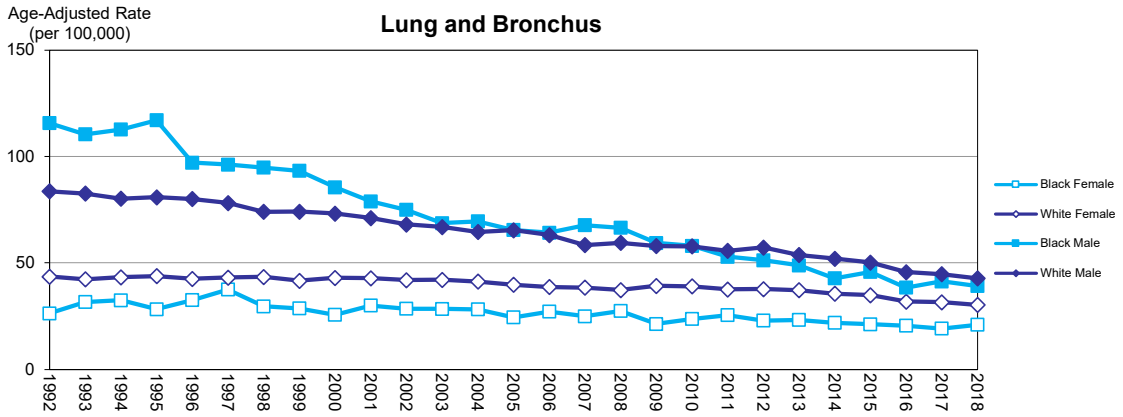

Figure 18.1 Age Adjusted Mortality Rates by Sex and Race, Florida, 1992 - 2018

Source of data: Office of Vital Statistics

Figure 18.2 Age Adjusted Mortality Rates by Sex and Race, Florida, 1992 - 2018

Source of data: Office of Vital Statistics

Figure 18.3 Age Adjusted Mortality Rates by Sex and Race, Florida, 1992 - 2018

Source of data: Office of Vital Statistics