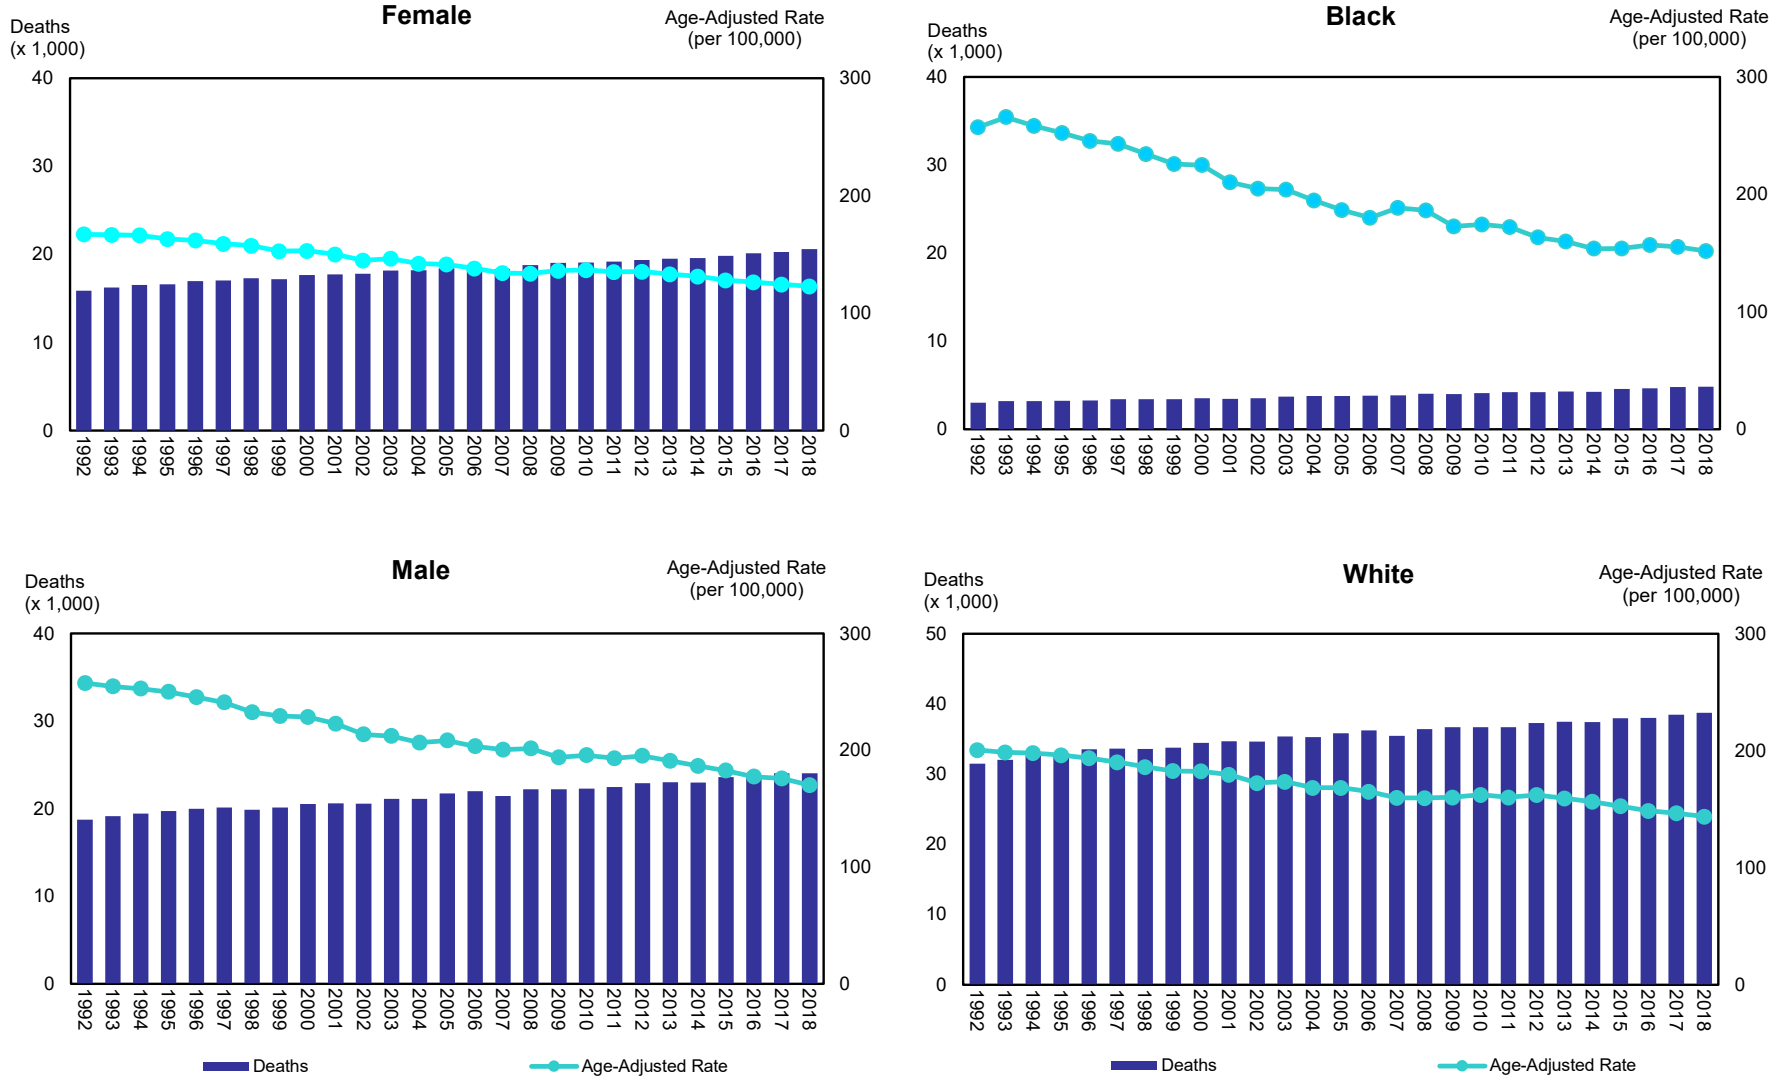

Figure 14. Deaths and Age-Adjusted Mortality Rates for All Cancers by Sex and Race
Florida, 1992-2018

Source of data: Office of Vital Statistics