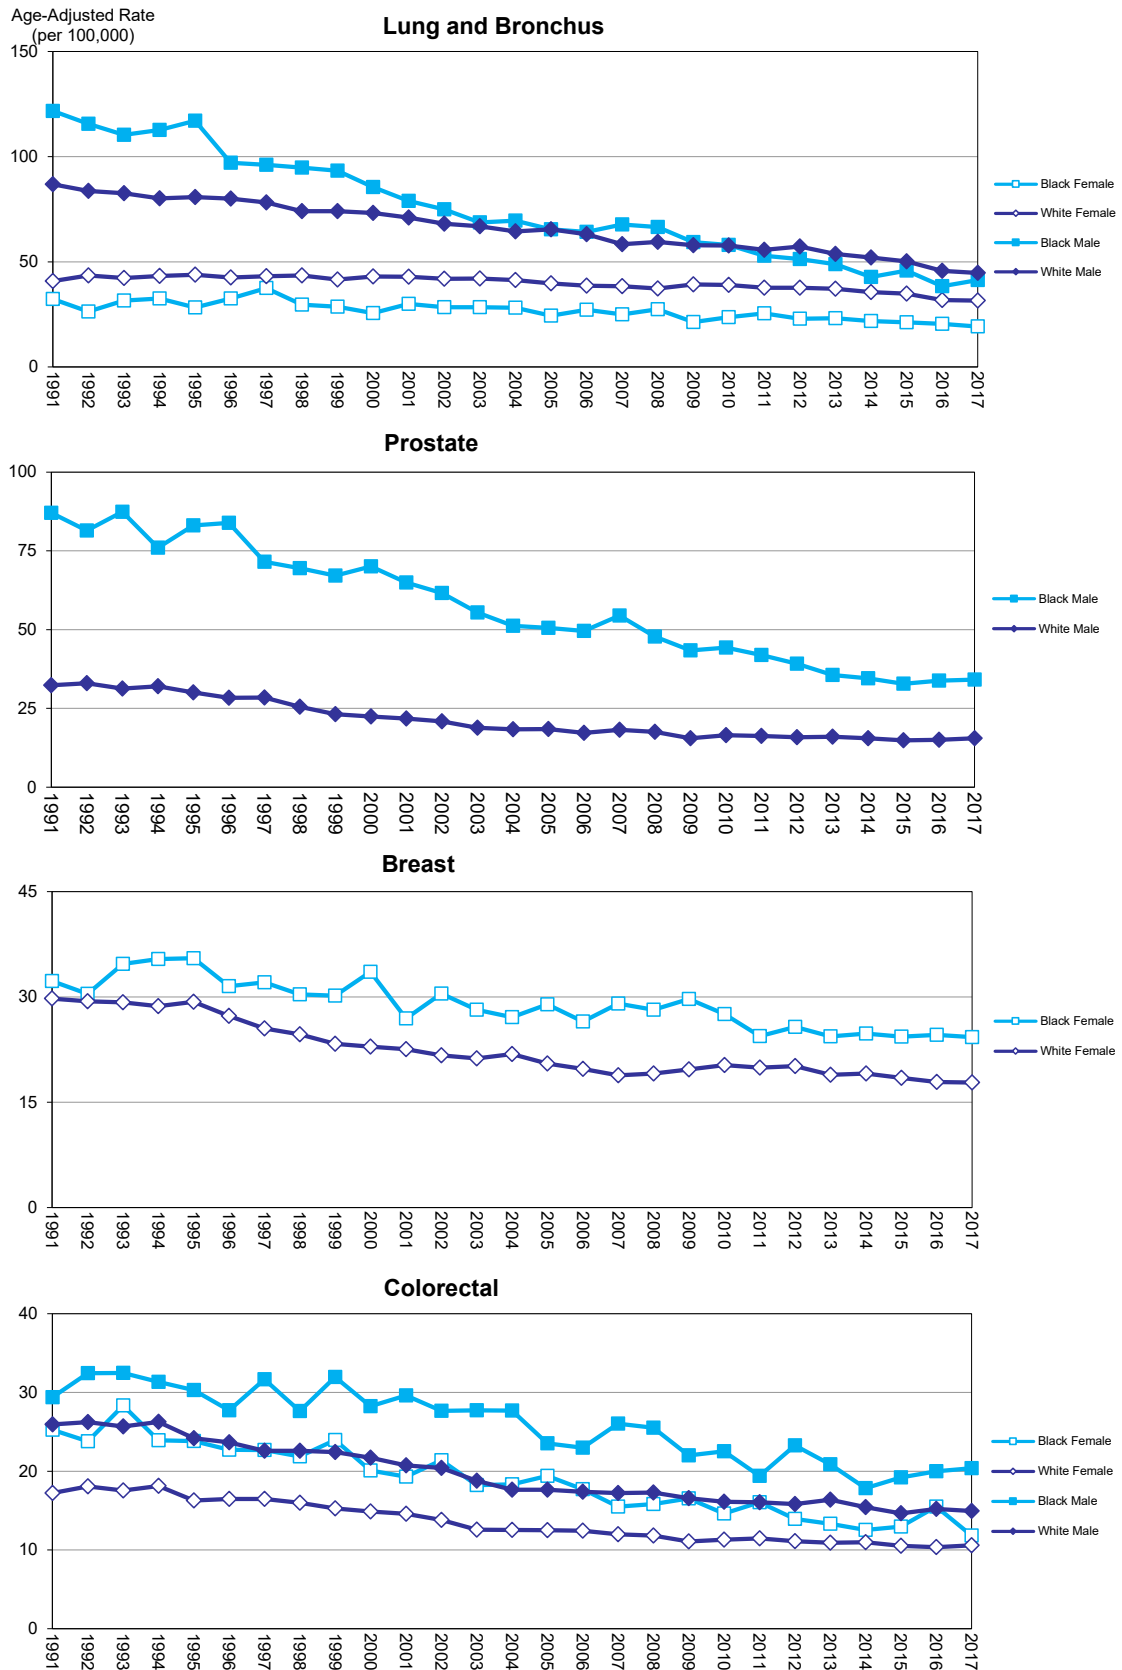

Figure 18.1 Age Adjusted Mortality Rates by Sex and Race, Florida, 1991 - 2017

Source of data: Office of Vital Statistics

Figure 18.2 Age Adjusted Mortality Rates by Sex and Race, Florida, 1991 - 2017

Source of data: Office of Vital Statistics

Figure 18.3 Age Adjusted Mortality Rates by Sex and Race, Florida, 1991 - 2017

Source of data: Office of Vital Statistics