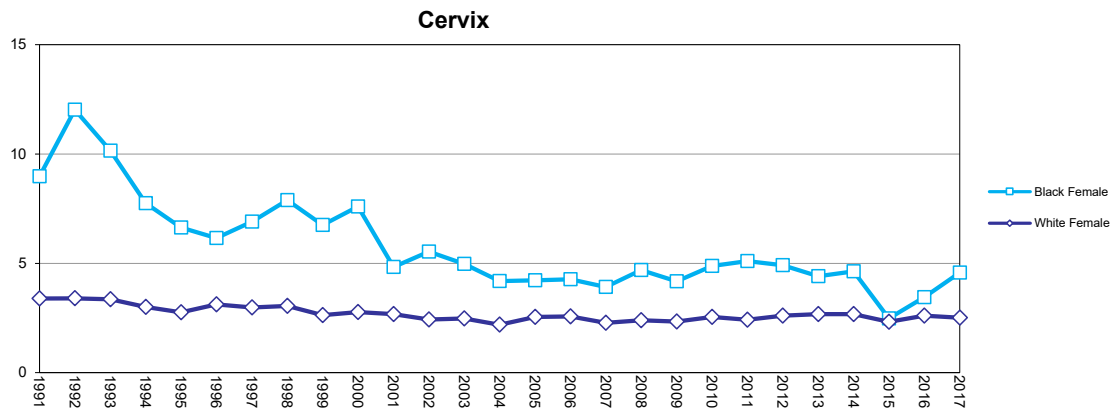

Figure 18.1 Age Adjusted Mortality Rates by Sex and Race, Florida, 1991 - 2017

Source of data: Office of Vital Statistics

Figure 18.2 Age Adjusted Mortality Rates by Sex and Race, Florida, 1991 - 2017

Source of data: Office of Vital Statistics

Figure 18.3 Age Adjusted Mortality Rates by Sex and Race, Florida, 1991 - 2017

Source of data: Office of Vital Statistics