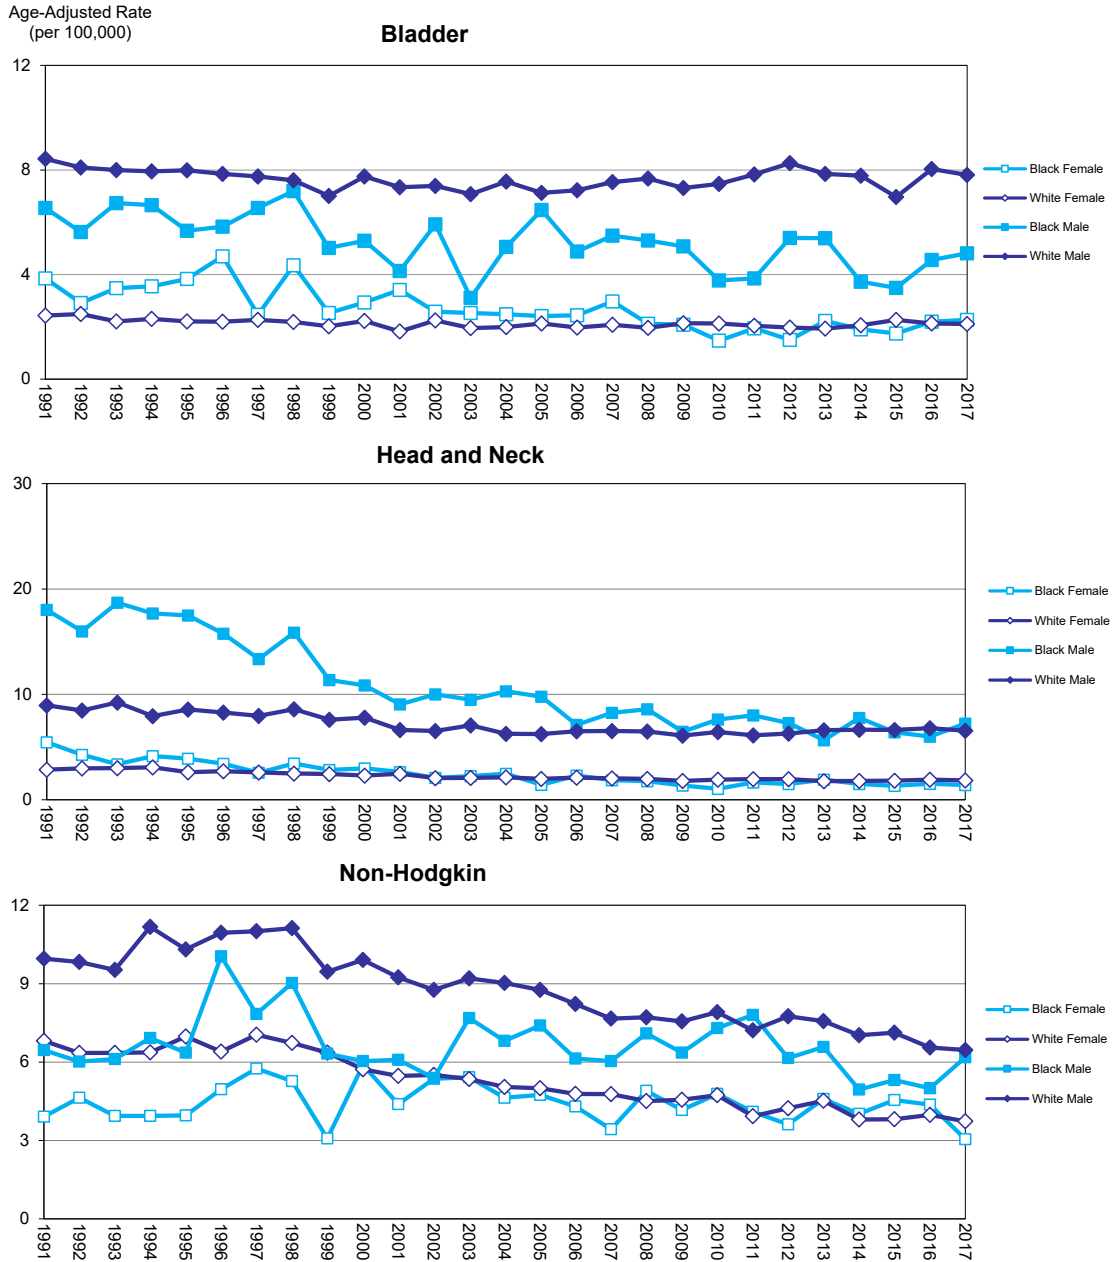

Figure 18.1 Age Adjusted Mortality Rates by Sex and Race, Florida, 1991 - 2017

Source of data: Office of Vital Statistics

Figure 18.2 Age Adjusted Mortality Rates by Sex and Race, Florida, 1991 - 2017

Source of data: Office of Vital Statistics

Figure 18.3 Age Adjusted Mortality Rates by Sex and Race, Florida, 1991 - 2017

Source of data: Office of Vital Statistics