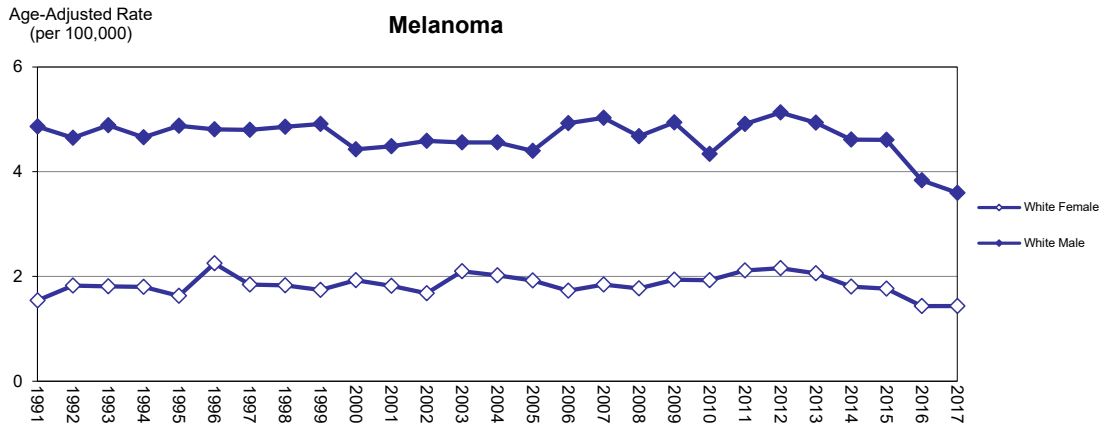

Figure 18.1 Age Adjusted Mortality Rates by Sex and Race, Florida, 1991 - 2017

Source of data: Office of Vital Statistics

Figure 18.2 Age Adjusted Mortality Rates by Sex and Race, Florida, 1991 - 2017

Source of data: Office of Vital Statistics

Figure 18.3 Age Adjusted Mortality Rates by Sex and Race, Florida, 1991 - 2017

Source of data: Office of Vital Statistics