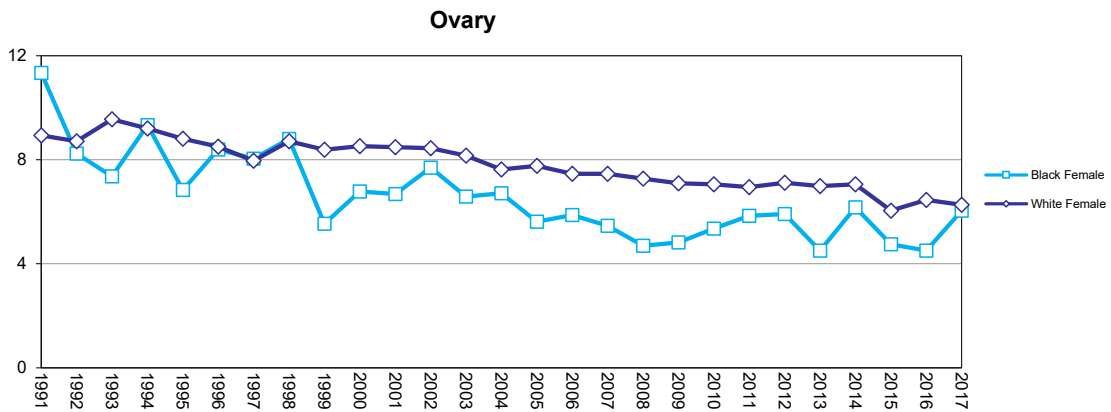

Figure 18.1 Age Adjusted Mortality Rates by Sex and Race, Florida, 1991 - 2017

Source of data: Office of Vital Statistics

Figure 18.2 Age Adjusted Mortality Rates by Sex and Race, Florida, 1991 - 2017

Source of data: Office of Vital Statistics

Figure 18.3 Age Adjusted Mortality Rates by Sex and Race, Florida, 1991 - 2017

Source of data: Office of Vital Statistics