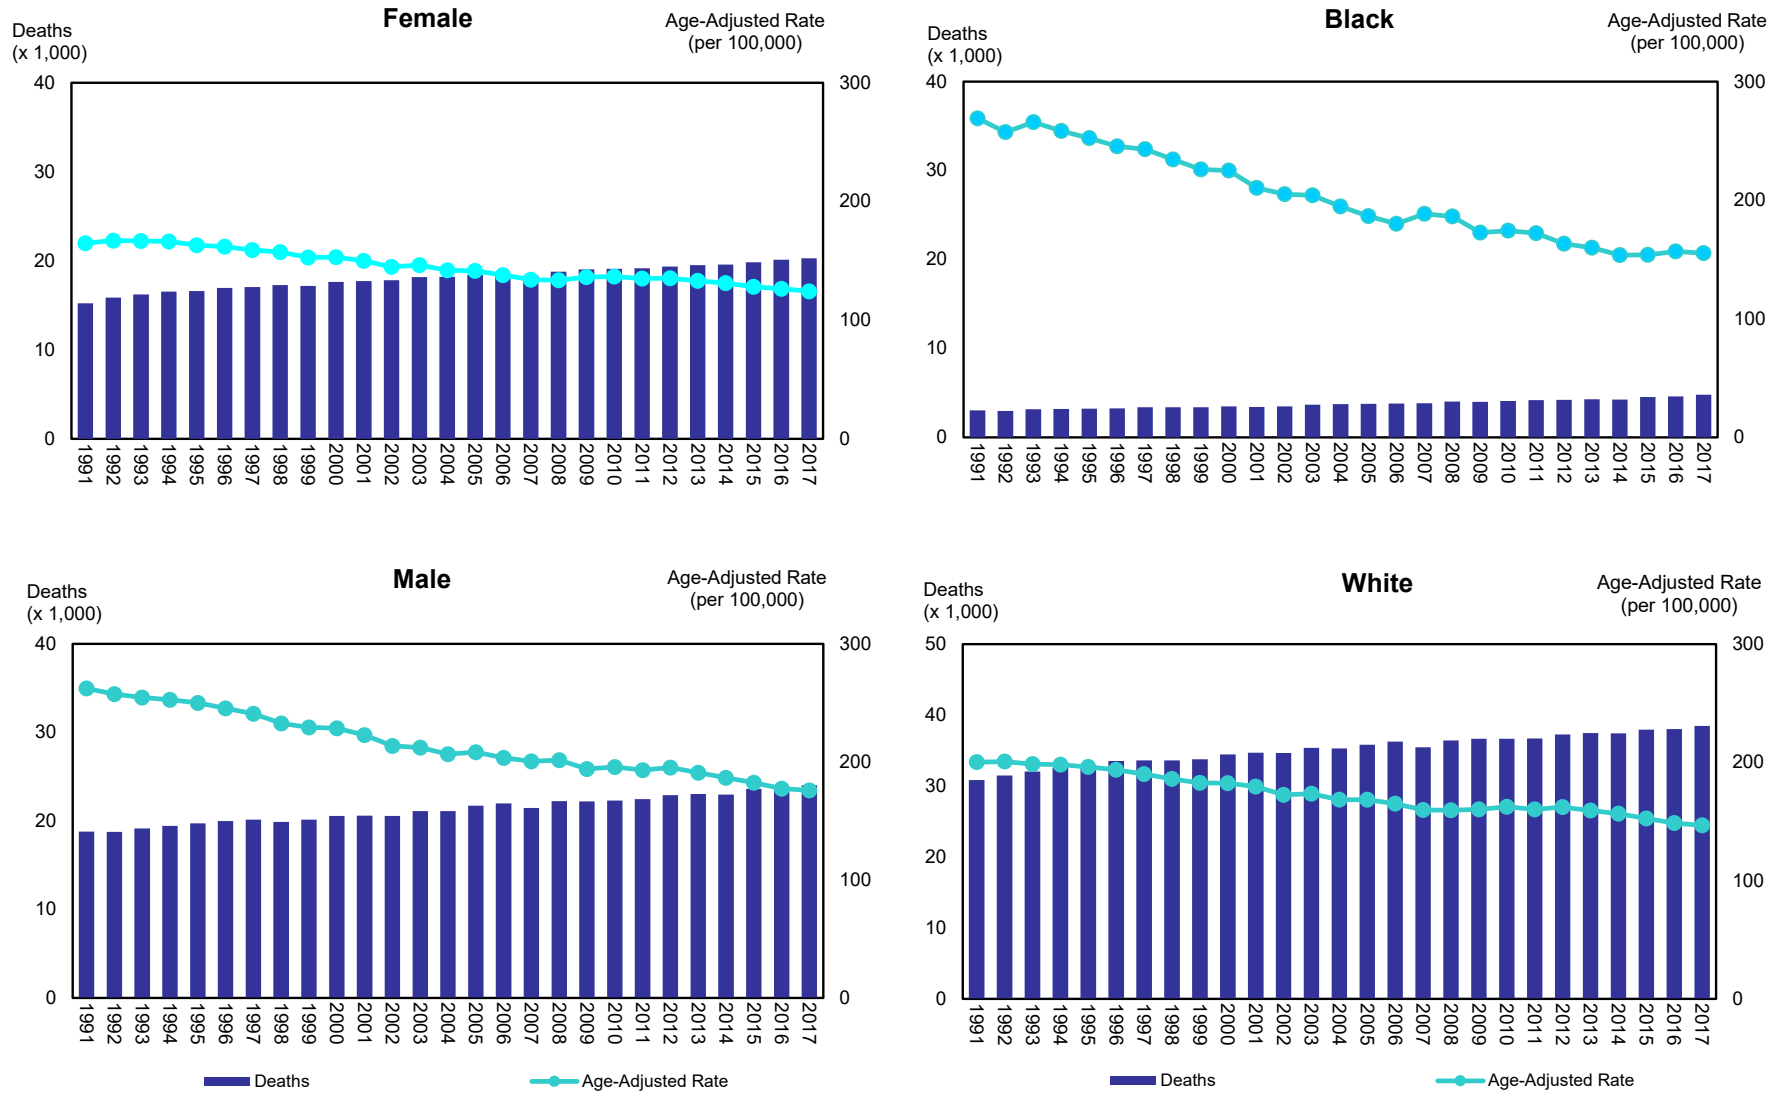

**Figure 14. Deaths and Age-Adjusted Mortality Rates for All Cancers by Sex and Race**  
**Florida, 1991-2017**

Source of data: Office of Vital Statistics