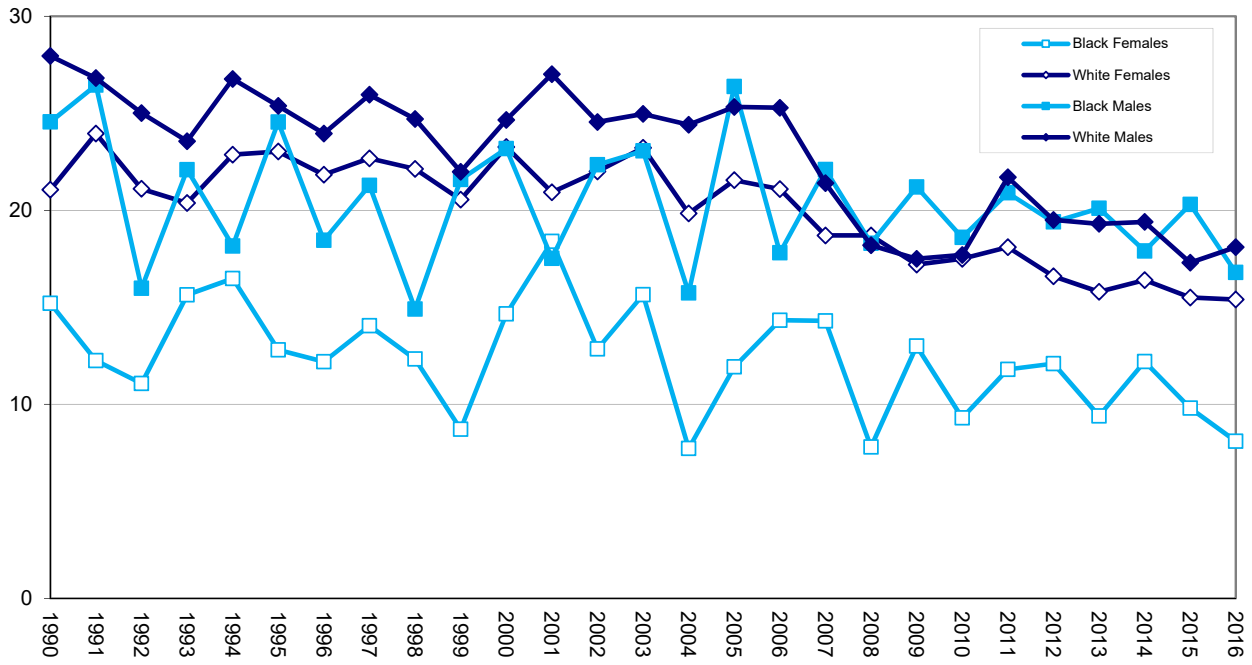

Figure 27. Prevalence of Current Cigarette Use Among Adults by Sex and Race, Florida, 1990-2016

Percent

Source of data: Florida BRFS