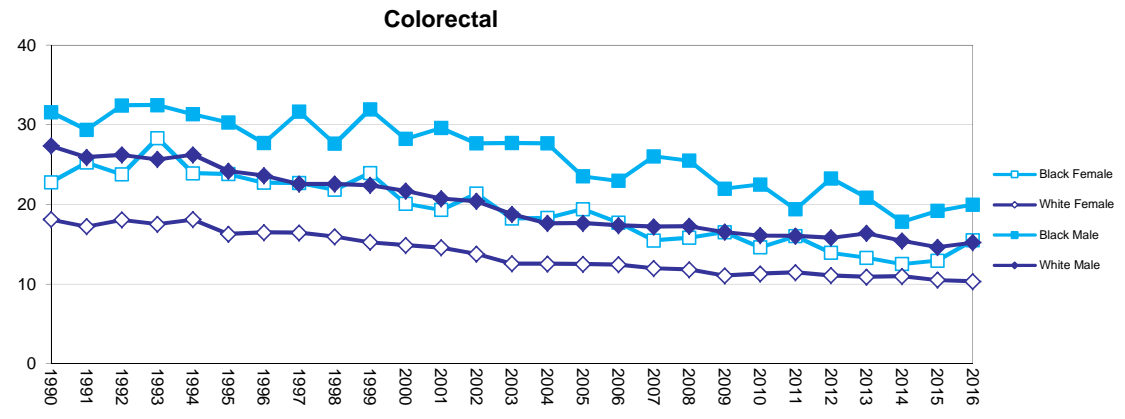

Figure 18.1 Age Adjusted Mortality Rates by Sex and Race, Florida, 1990 - 2016

Source of data: Office of Vital Statistics

Figure 18.2 Age Adjusted Mortality Rates by Sex and Race, Florida, 1990 - 2016

Source of data: Office of Vital Statistics

Figure 18.3 Age Adjusted Mortality Rates by Sex and Race, Florida, 1990 - 2016

Source of data: Office of Vital Statistics