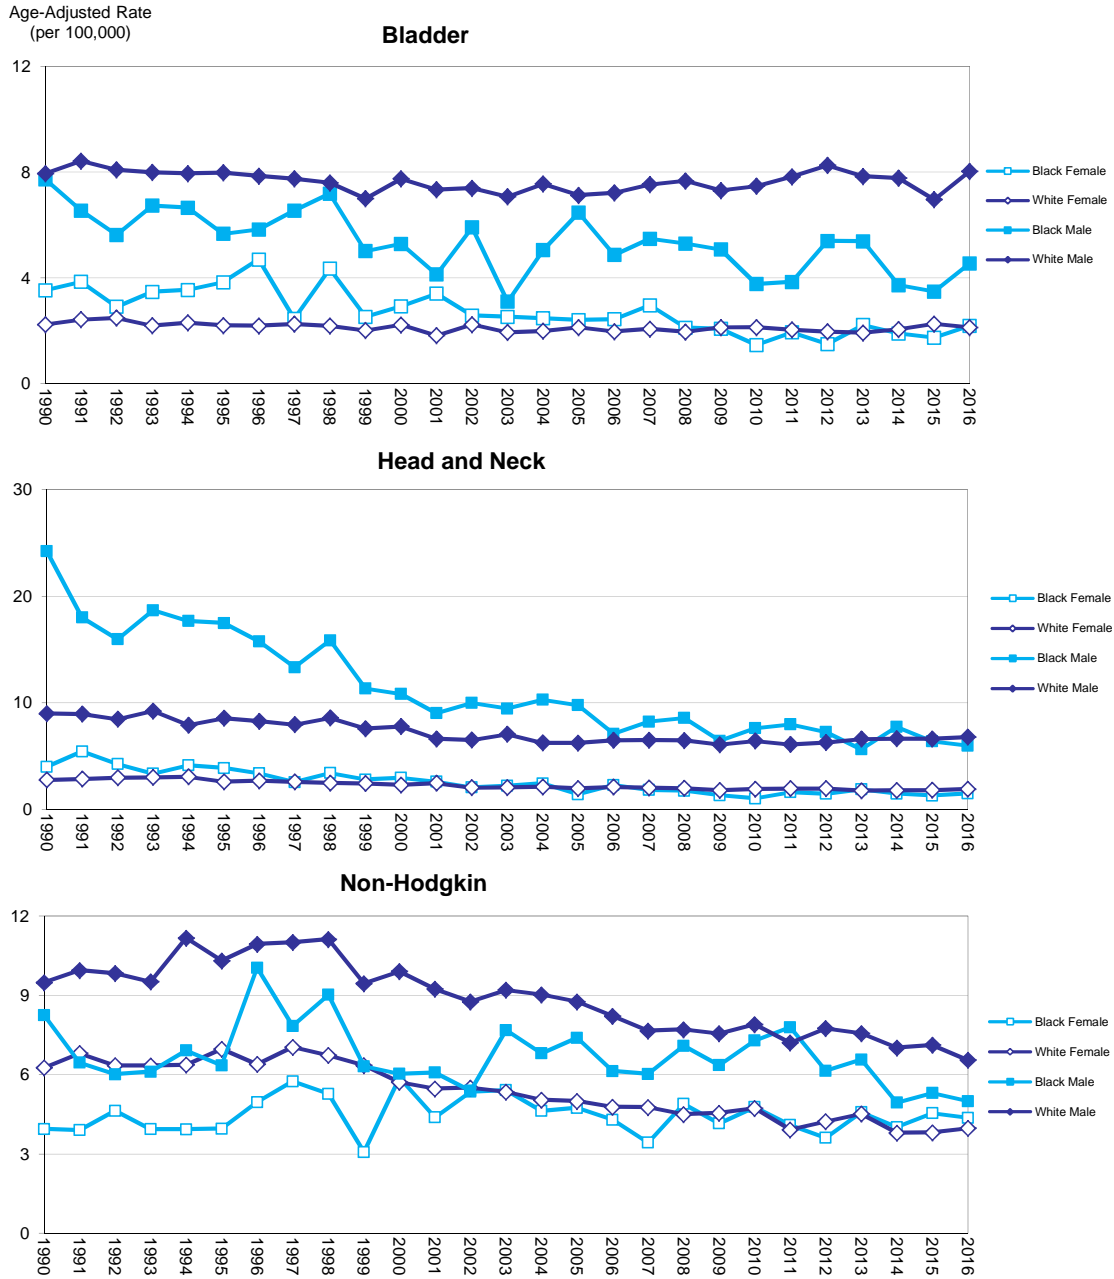

Figure 18.1 Age Adjusted Mortality Rates by Sex and Race, Florida, 1990 - 2016

Source of data: Office of Vital Statistics

Figure 18.2 Age Adjusted Mortality Rates by Sex and Race, Florida, 1990 - 2016

Source of data: Office of Vital Statistics

Figure 18.3 Age Adjusted Mortality Rates by Sex and Race, Florida, 1990 - 2016

Source of data: Office of Vital Statistics