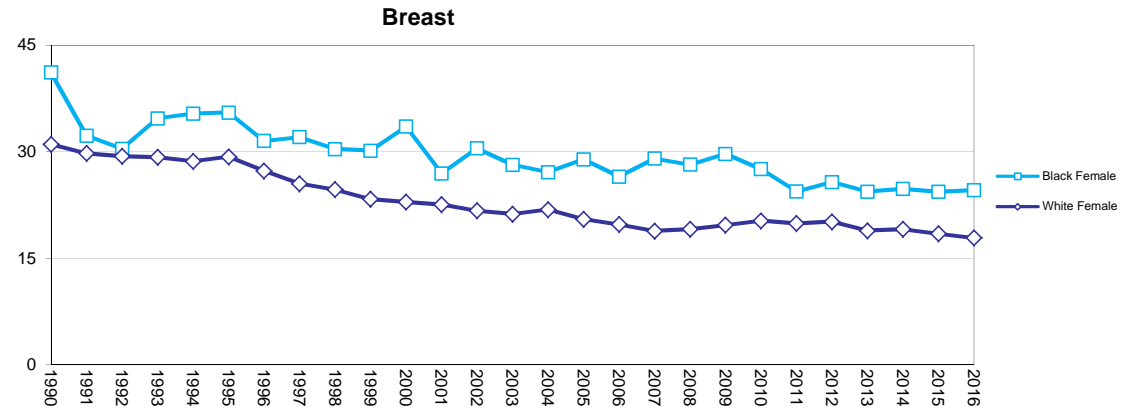

Figure 18.1 Age Adjusted Mortality Rates by Sex and Race, Florida, 1990 - 2016

Source of data: Office of Vital Statistics

Figure 18.2 Age Adjusted Mortality Rates by Sex and Race, Florida, 1990 - 2016

Source of data: Office of Vital Statistics

Figure 18.3 Age Adjusted Mortality Rates by Sex and Race, Florida, 1990 - 2016

Source of data: Office of Vital Statistics