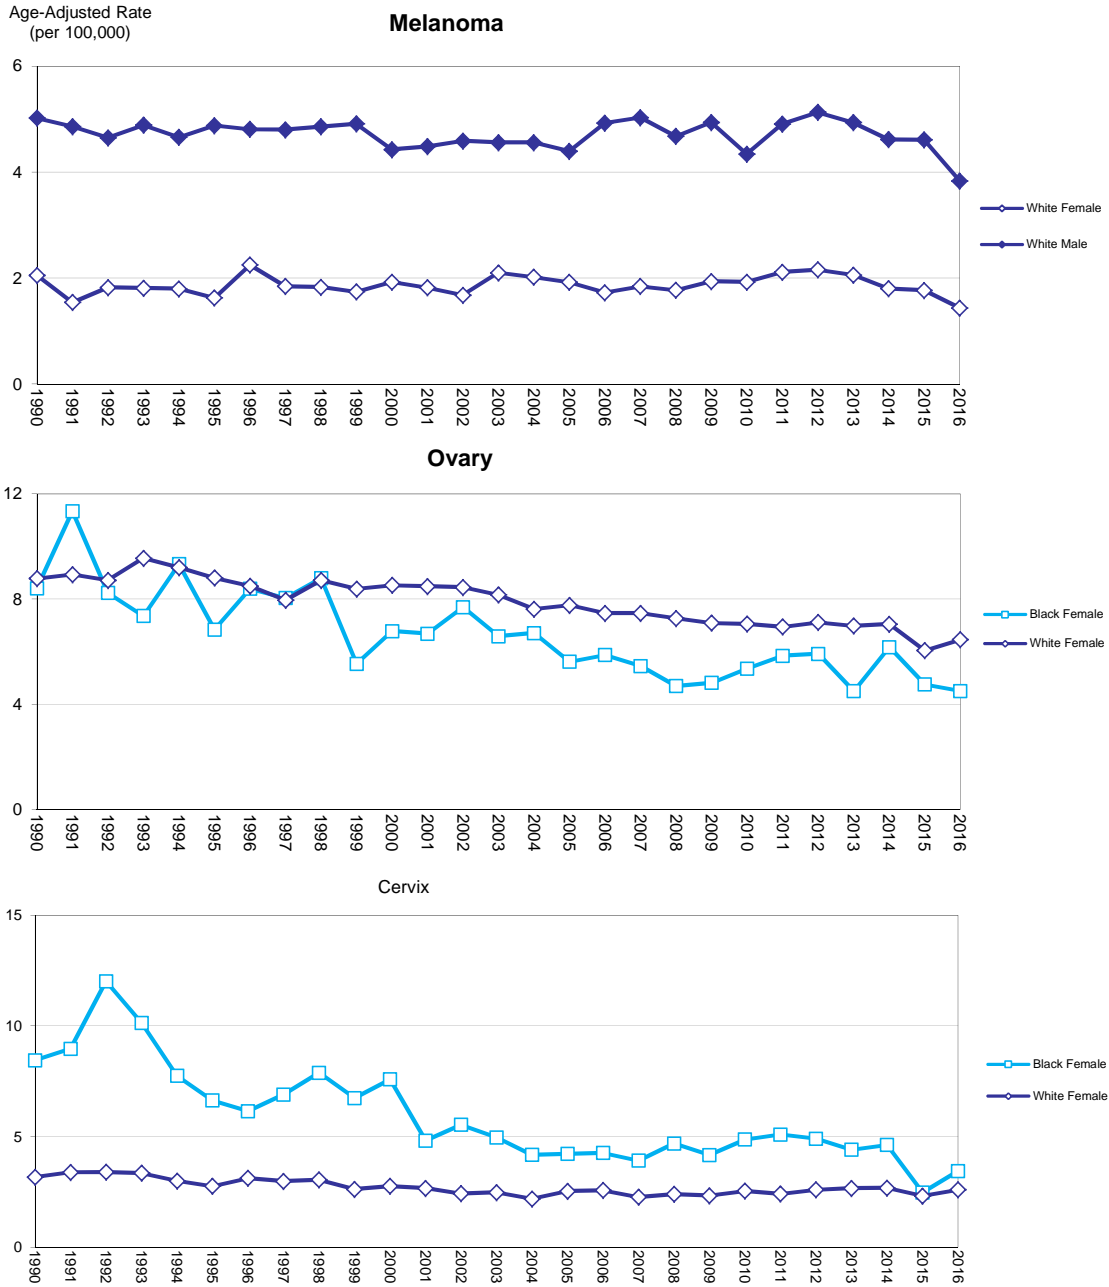

Figure 18.1 Age Adjusted Mortality Rates by Sex and Race, Florida, 1990 - 2016

Source of data: Office of Vital Statistics

Figure 18.2 Age Adjusted Mortality Rates by Sex and Race, Florida, 1990 - 2016

Source of data: Office of Vital Statistics

Figure 18.3 Age Adjusted Mortality Rates by Sex and Race, Florida, 1990 - 2016

Source of data: Office of Vital Statistics