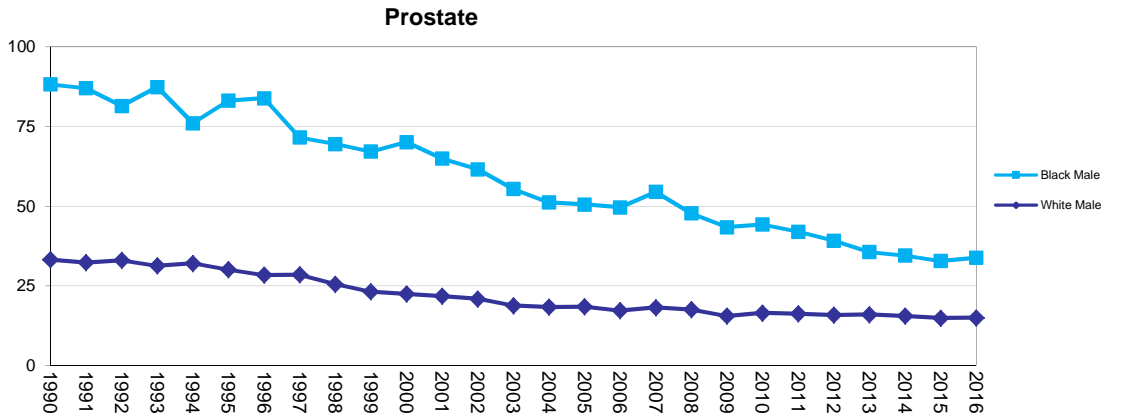

Figure 18.1 Age Adjusted Mortality Rates by Sex and Race, Florida, 1990 - 2016

Source of data: Office of Vital Statistics

Figure 18.2 Age Adjusted Mortality Rates by Sex and Race, Florida, 1990 - 2016

Source of data: Office of Vital Statistics

Figure 18.3 Age Adjusted Mortality Rates by Sex and Race, Florida, 1990 - 2016

Source of data: Office of Vital Statistics