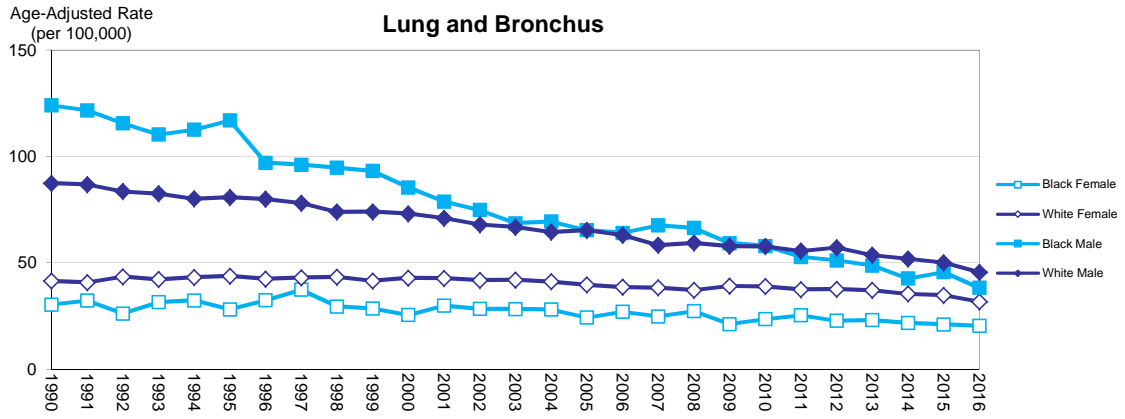

Figure 18.1 Age Adjusted Mortality Rates by Sex and Race, Florida, 1990 - 2016

Source of data: Office of Vital Statistics

Figure 18.2 Age Adjusted Mortality Rates by Sex and Race, Florida, 1990 - 2016

Source of data: Office of Vital Statistics

Figure 18.3 Age Adjusted Mortality Rates by Sex and Race, Florida, 1990 - 2016

Source of data: Office of Vital Statistics