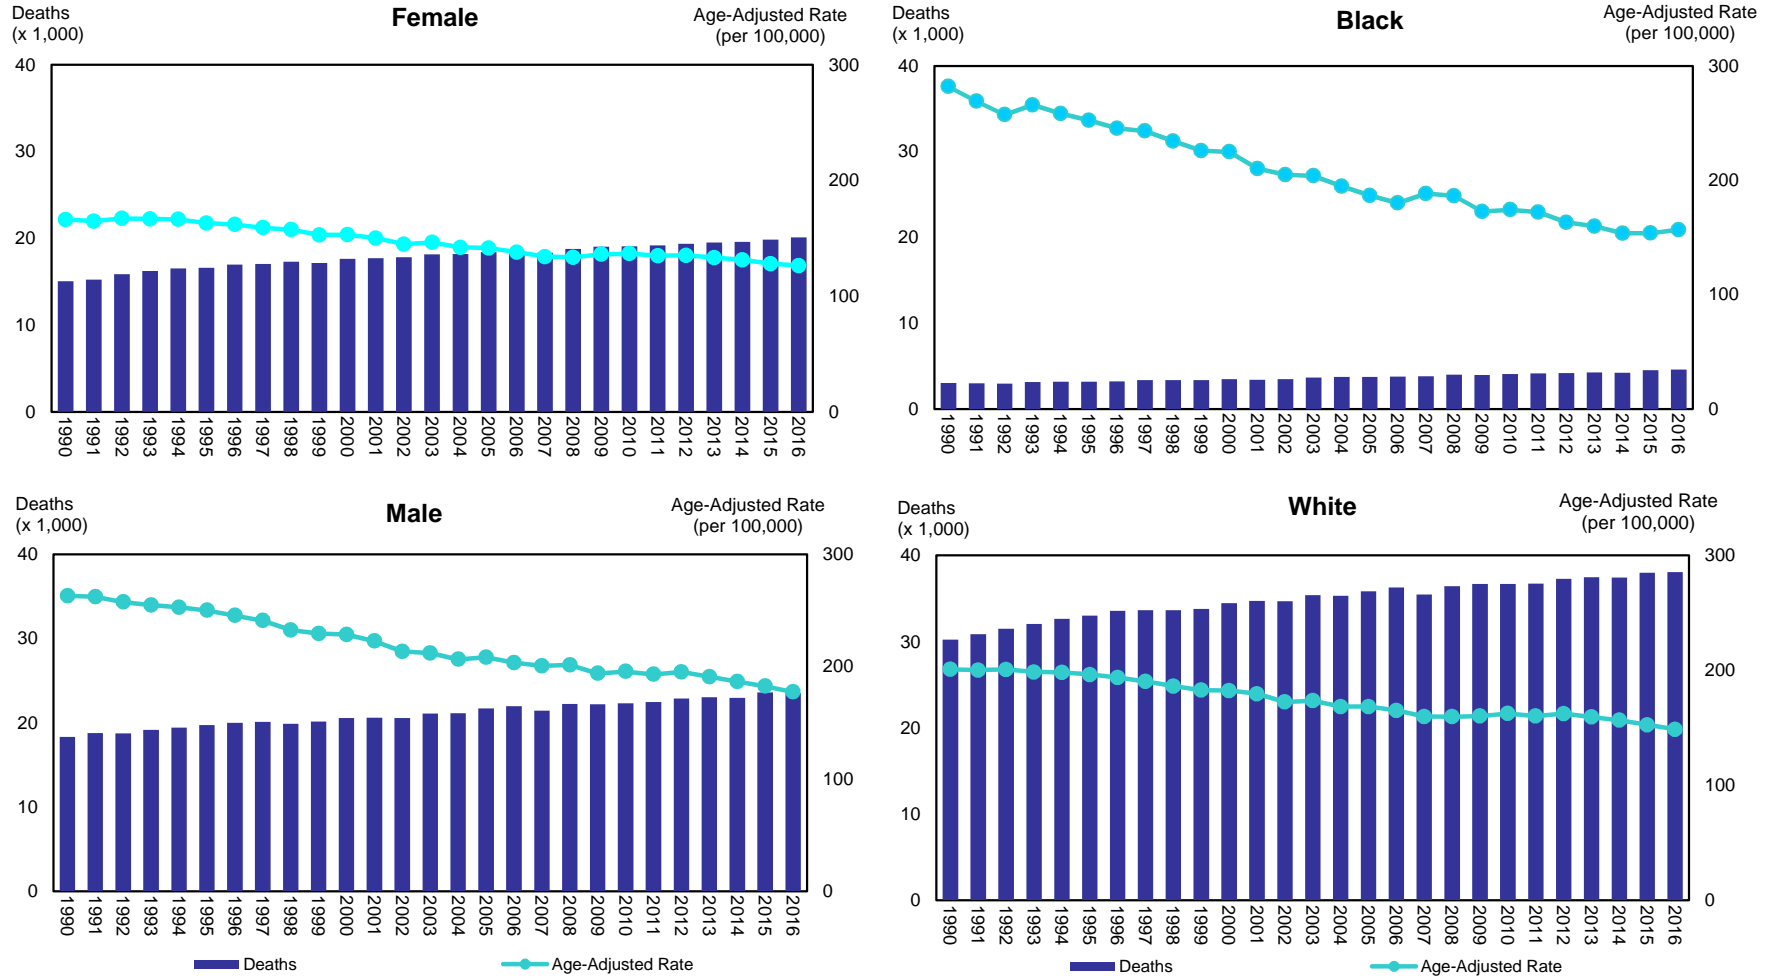

**Figure 14. Deaths and Age-Adjusted Mortality Rates for All Cancers by Sex and Race  
Florida, 1990-2016**

Source of data: Office of Vital Statistics