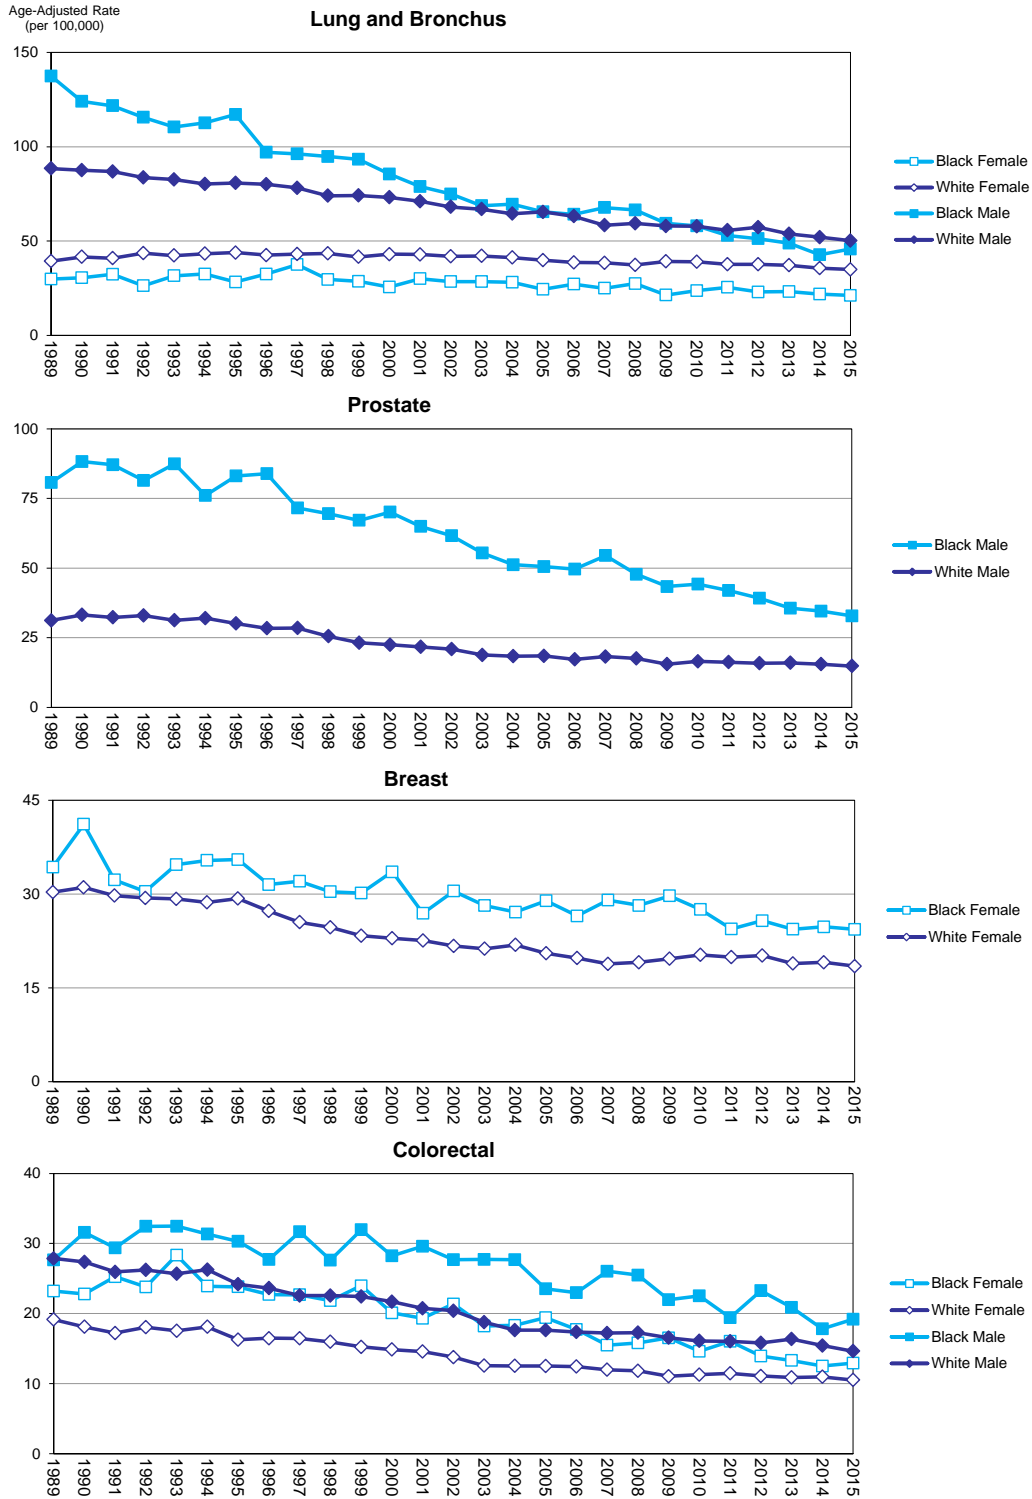

Figure 18.1 Age Adjusted Mortality Rates by Sex and Race, Florida, 1989 - 2015

Source of data: Office of Vital Statistics

Figure 18.2 Age Adjusted Mortality Rates by Sex and Race, Florida, 1989 - 2015

Source of data: Office of Vital Statistics

Figure 18.3 Age Adjusted Mortality Rates by Sex and Race, Florida, 1989 - 2015

Source of data: Office of Vital Statistics