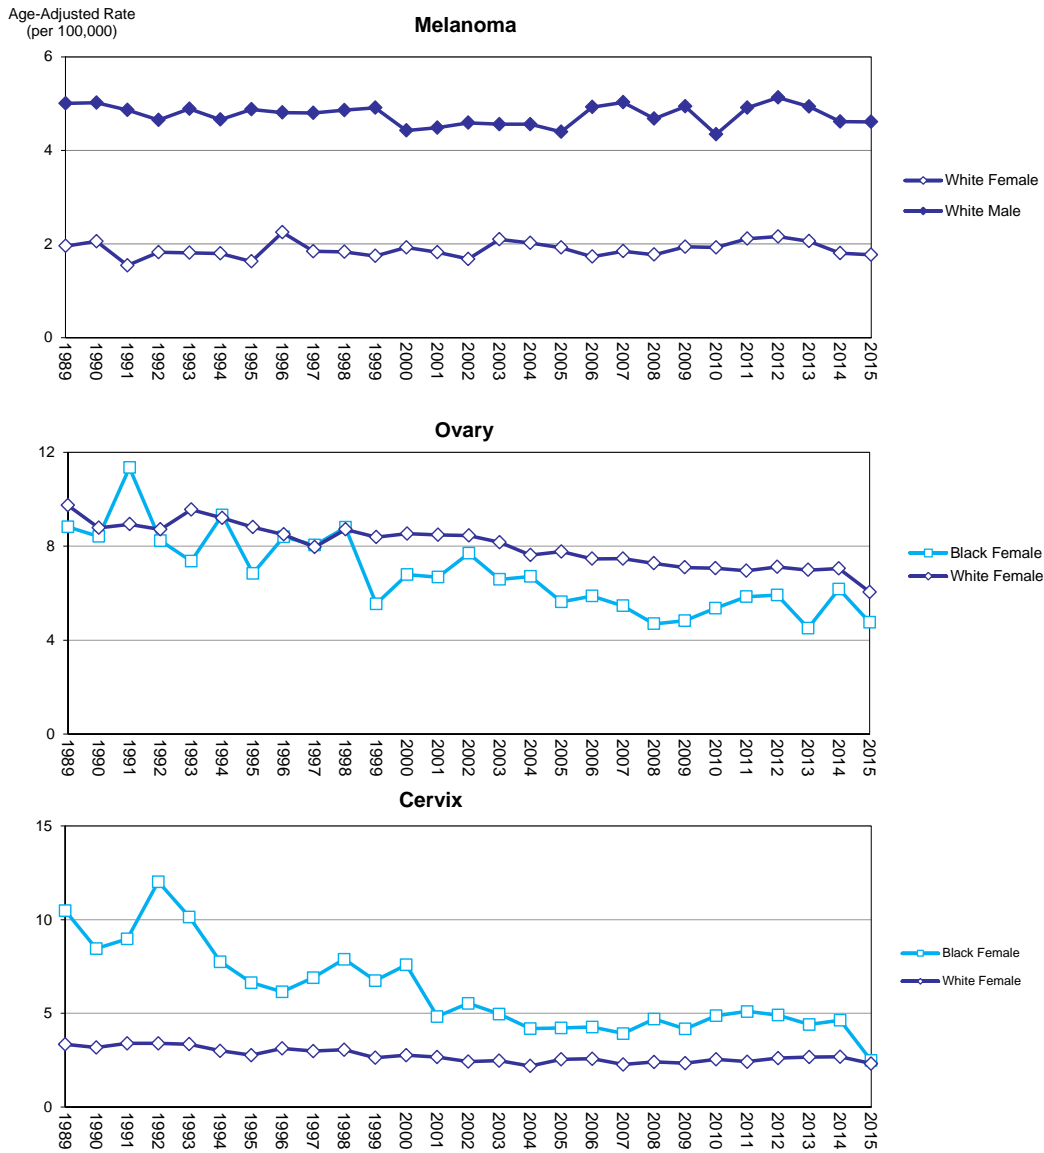

Figure 18.1 Age Adjusted Mortality Rates by Sex and Race, Florida, 1989 - 2015

Source of data: Office of Vital Statistics

Figure 18.2 Age Adjusted Mortality Rates by Sex and Race, Florida, 1989 - 2015

Source of data: Office of Vital Statistics

Figure 18.3 Age Adjusted Mortality Rates by Sex and Race, Florida, 1989 - 2015

Source of data: Office of Vital Statistics