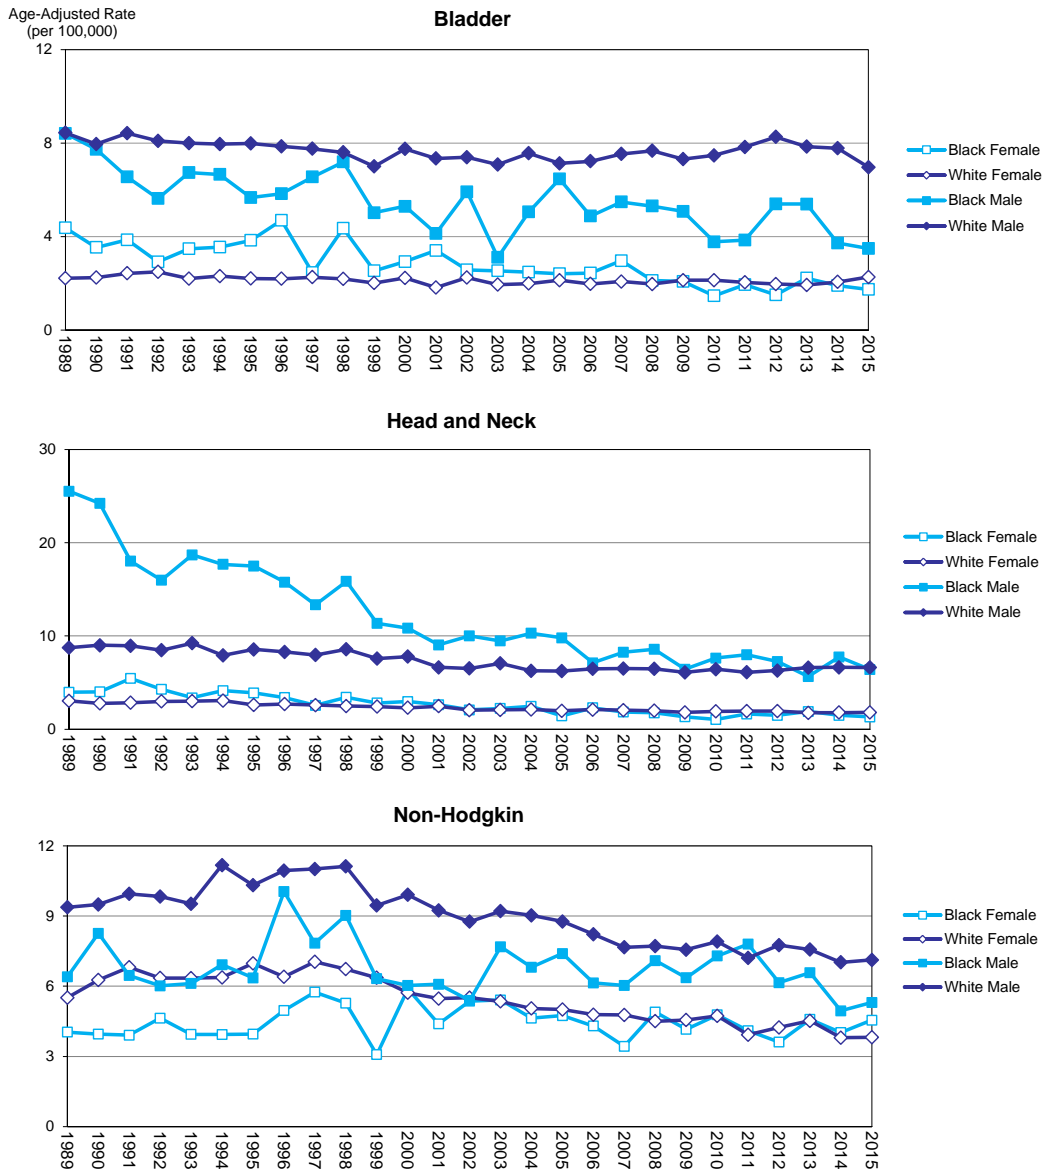

Figure 18.1 Age Adjusted Mortality Rates by Sex and Race, Florida, 1989 - 2015

Source of data: Office of Vital Statistics

Figure 18.2 Age Adjusted Mortality Rates by Sex and Race, Florida, 1989 - 2015

Source of data: Office of Vital Statistics

Figure 18.3 Age Adjusted Mortality Rates by Sex and Race, Florida, 1989 - 2015

Source of data: Office of Vital Statistics