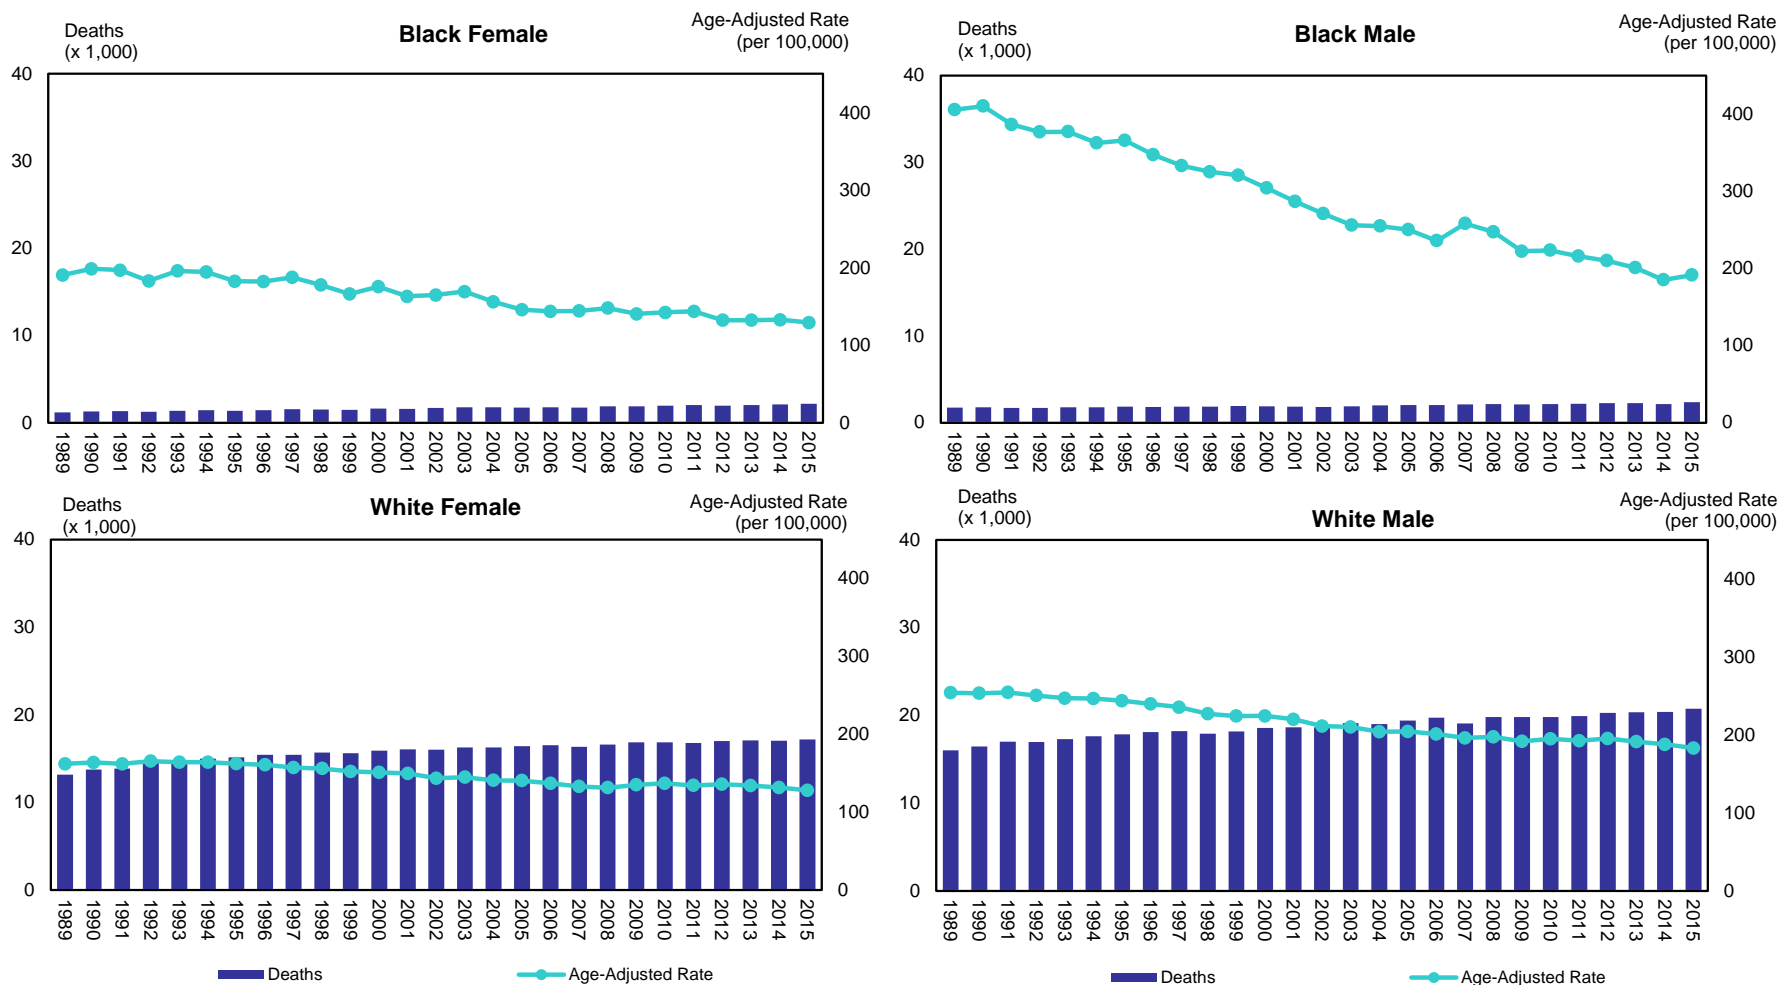

**Figure 15. Deaths and Age-Adjusted Mortality Rates for All Cancers by Sex and Race, Florida, 1989 - 2015**

Source of data: Office of Vital Statistics