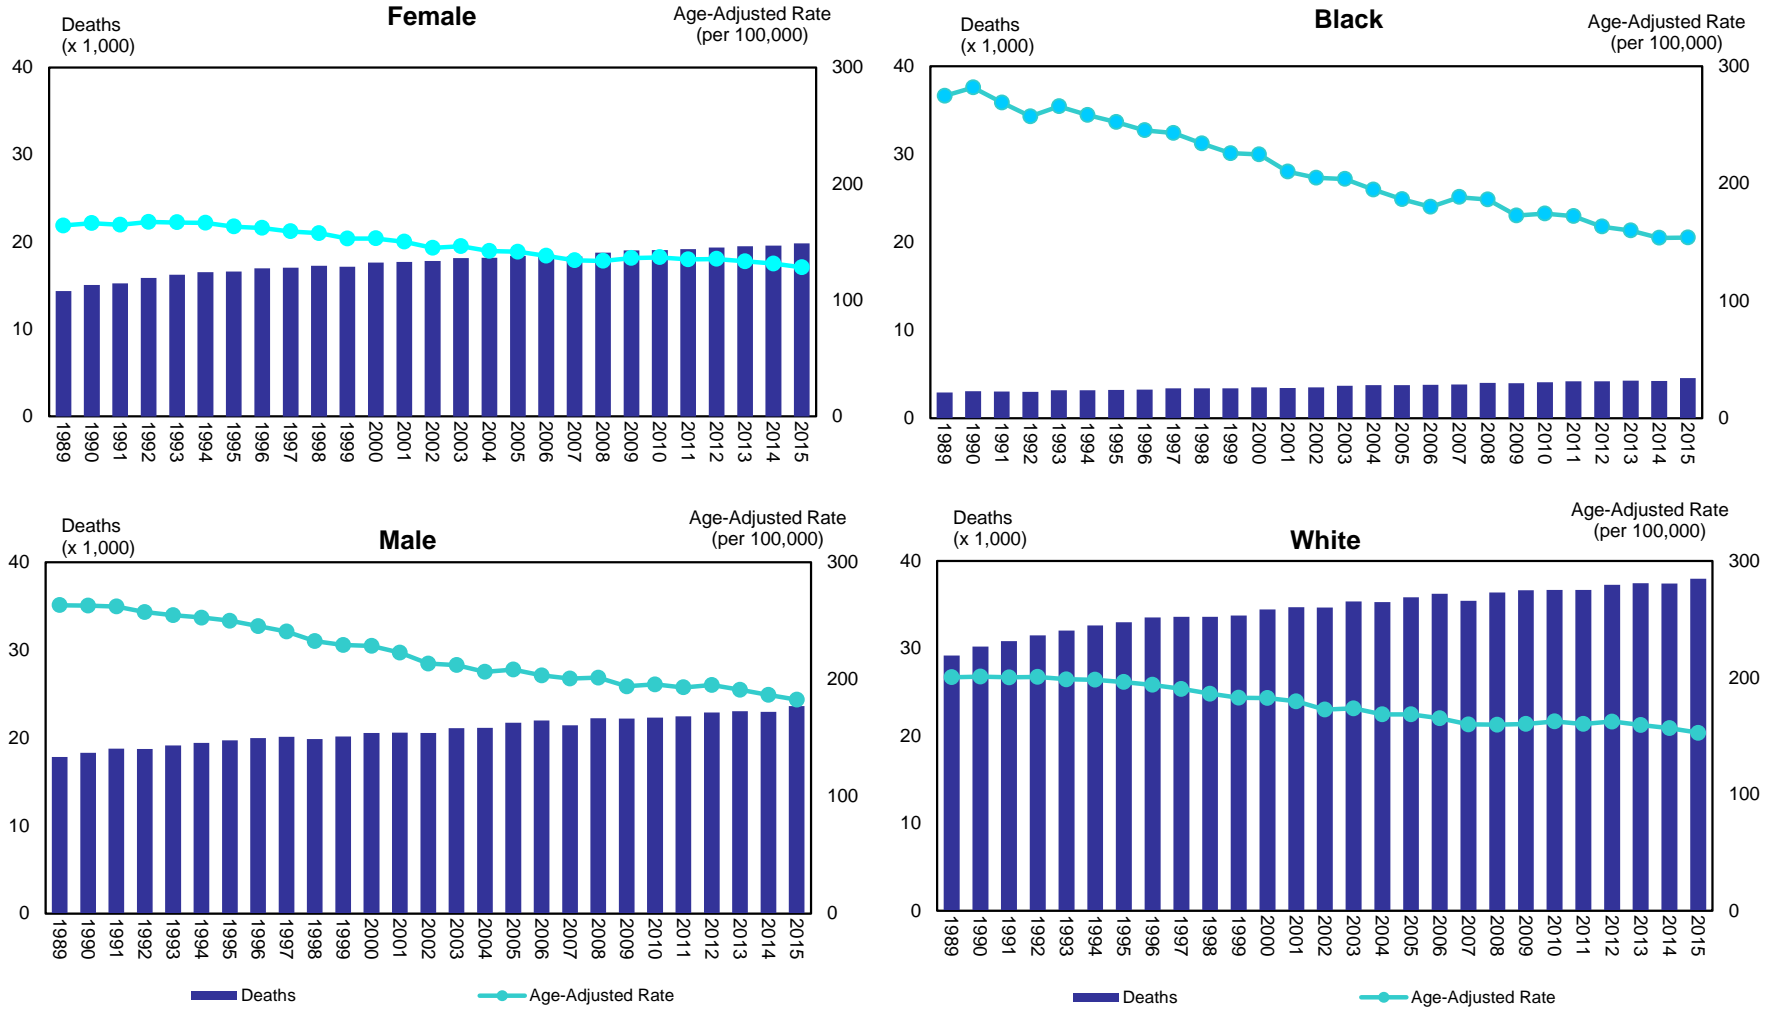

**Figure 14. Deaths and Age-Adjusted Mortality Rates for All Cancers by Sex and Race
Florida, 1989-2015**

Source of data: Office of Vital Statistics