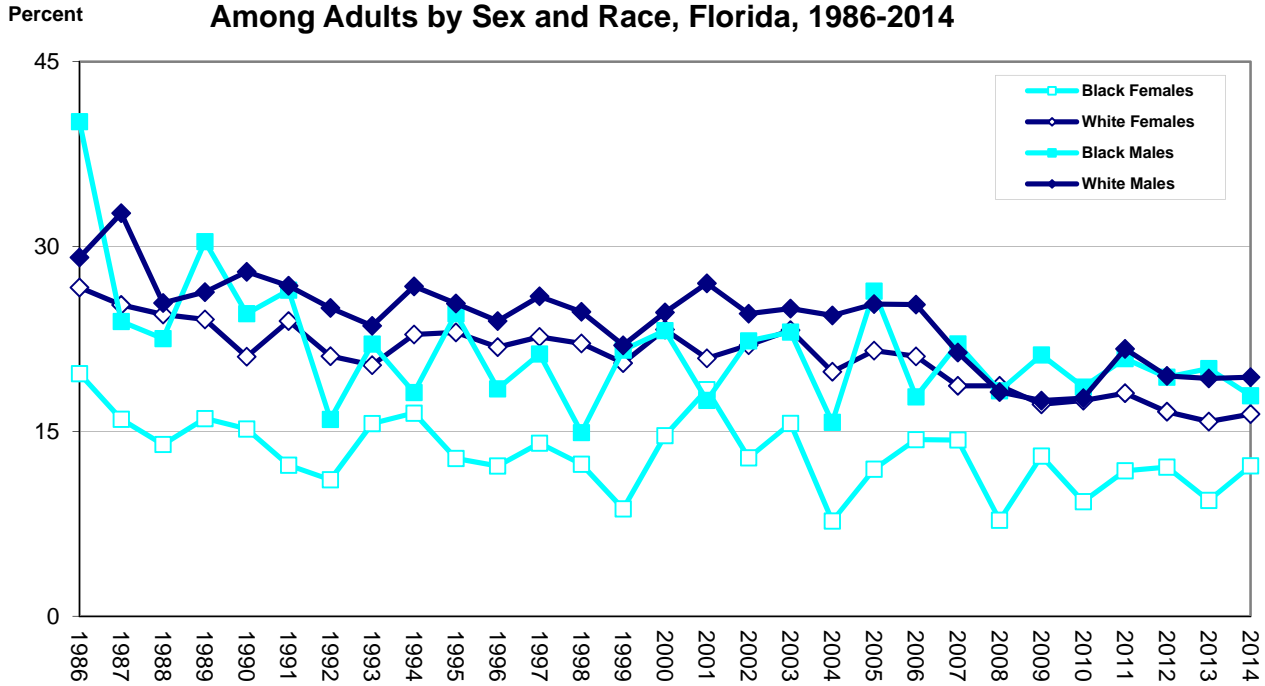

Figure 27. Prevalence of Current Cigarette Use Among Adults by Sex and Race, Florida, 1986-2014

Source of data: Florida BRFSS