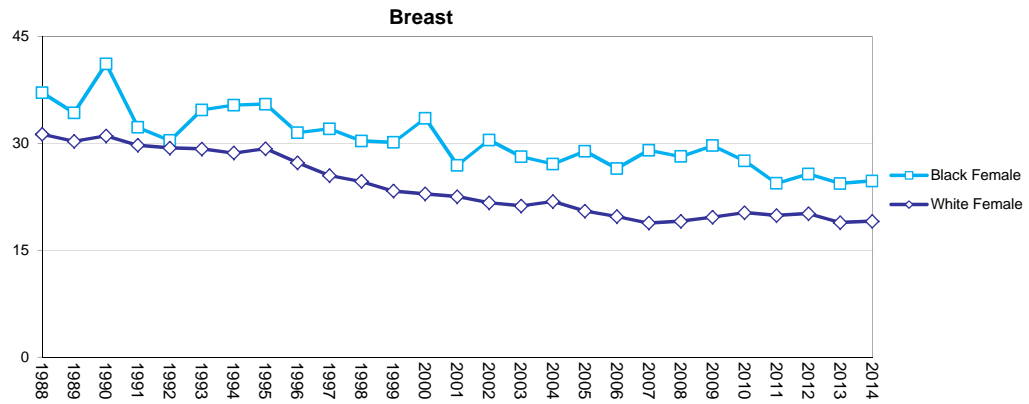

Figure 18.1 Age Adjusted Mortality Rates by Sex and Race, Florida, 1988 - 2014

Source of data: Office of Vital Statistics

Figure 18.2 Age Adjusted Mortality Rates by Sex and Race, Florida, 1988 - 2014

Source of data: Office of Vital Statistics

Figure 18.3 Age Adjusted Mortality Rates by Sex and Race, Florida, 1988 - 2014

Source of data: Office of Vital Statistics