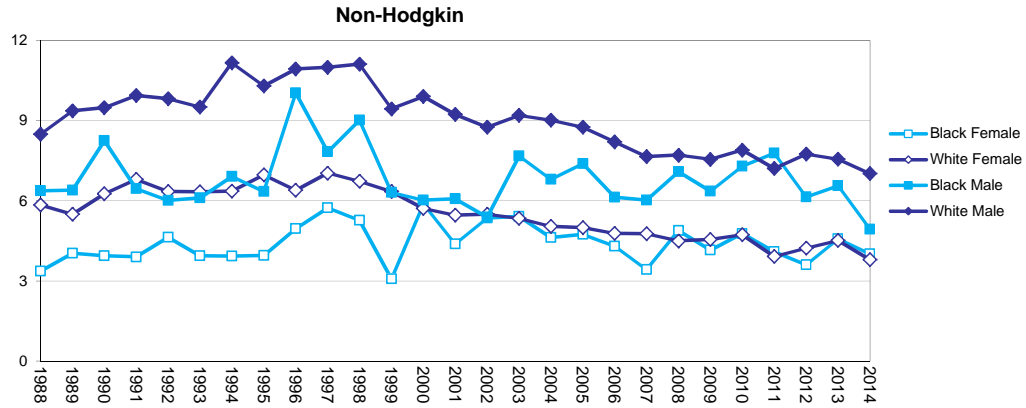

Figure 18.1 Age Adjusted Mortality Rates by Sex and Race, Florida, 1988 - 2014

Source of data: Office of Vital Statistics

Figure 18.2 Age Adjusted Mortality Rates by Sex and Race, Florida, 1988 - 2014

Source of data: Office of Vital Statistics

Figure 18.3 Age Adjusted Mortality Rates by Sex and Race, Florida, 1988 - 2014

Source of data: Office of Vital Statistics