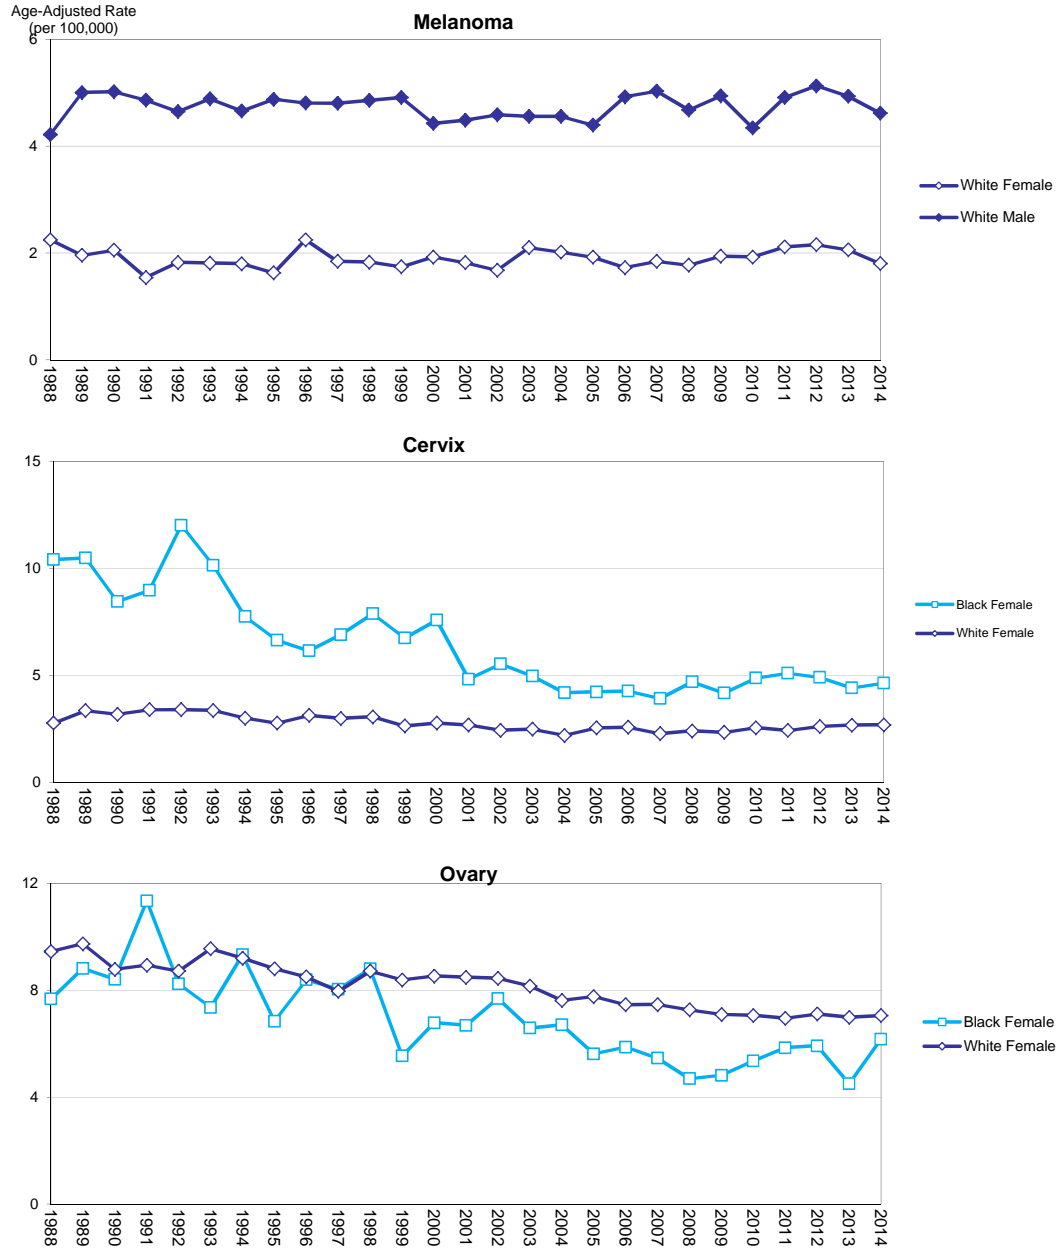

Figure 18.1 Age Adjusted Mortality Rates by Sex and Race, Florida, 1988 - 2014

Source of data: Office of Vital Statistics

Figure 18.2 Age Adjusted Mortality Rates by Sex and Race, Florida, 1988 - 2014

Source of data: Office of Vital Statistics

Figure 18.3 Age Adjusted Mortality Rates by Sex and Race, Florida, 1988 - 2014

Source of data: Office of Vital Statistics