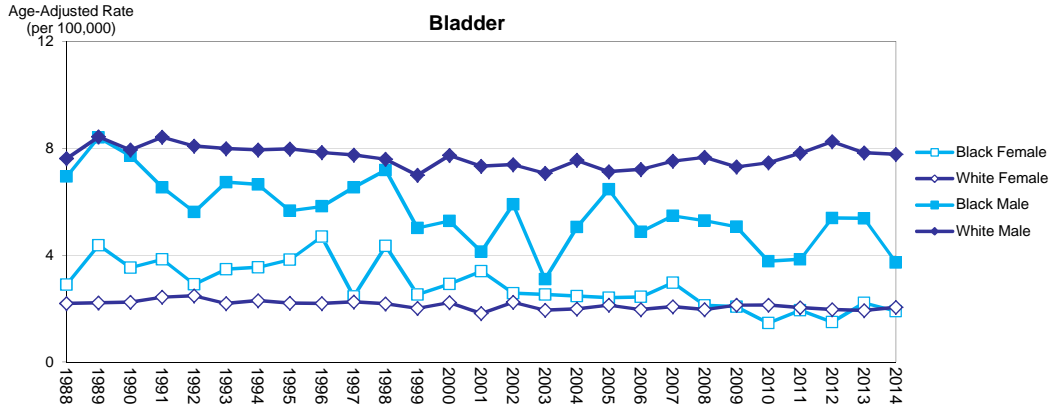

Figure 18.1 Age Adjusted Mortality Rates by Sex and Race, Florida, 1988 - 2014

Source of data: Office of Vital Statistics

Figure 18.2 Age Adjusted Mortality Rates by Sex and Race, Florida, 1988 - 2014

Source of data: Office of Vital Statistics

Figure 18.3 Age Adjusted Mortality Rates by Sex and Race, Florida, 1988 - 2014

Source of data: Office of Vital Statistics