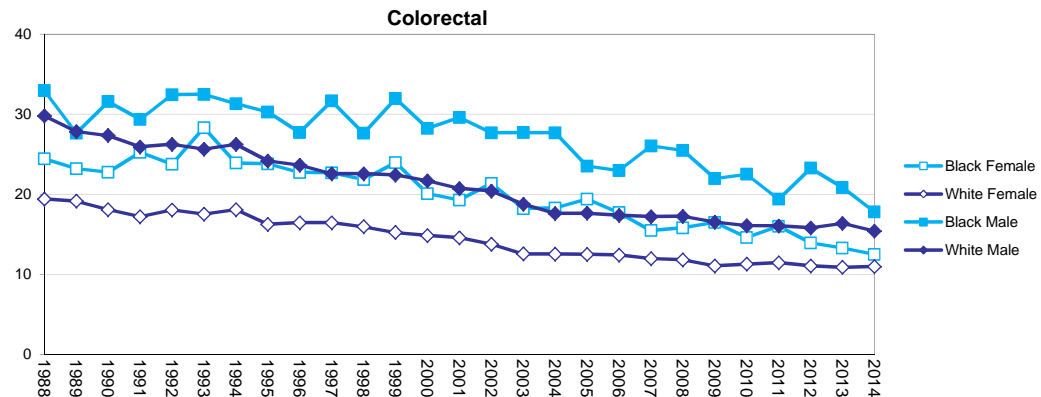

Figure 18.1 Age Adjusted Mortality Rates by Sex and Race, Florida, 1988 - 2014

Source of data: Office of Vital Statistics

Figure 18.2 Age Adjusted Mortality Rates by Sex and Race, Florida, 1988 - 2014

Source of data: Office of Vital Statistics

Figure 18.3 Age Adjusted Mortality Rates by Sex and Race, Florida, 1988 - 2014

Source of data: Office of Vital Statistics