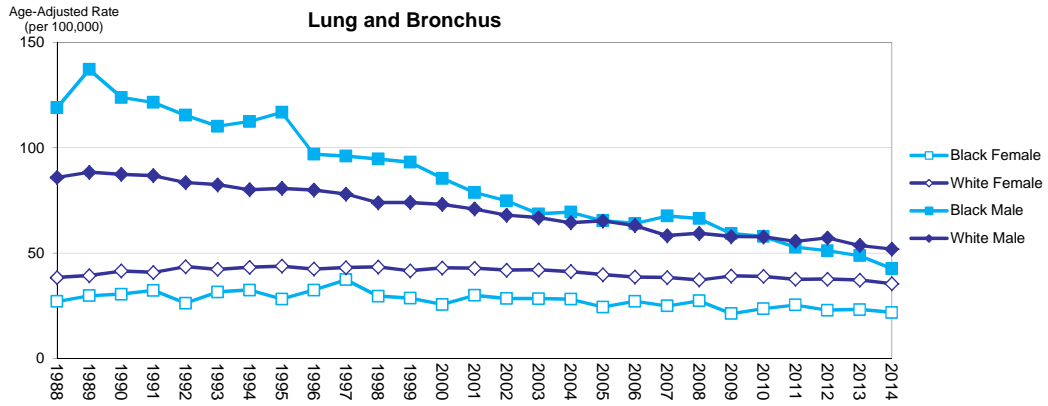

Figure 18.1 Age Adjusted Mortality Rates by Sex and Race, Florida, 1988 - 2014

Source of data: Office of Vital Statistics

Figure 18.2 Age Adjusted Mortality Rates by Sex and Race, Florida, 1988 - 2014

Source of data: Office of Vital Statistics

Figure 18.3 Age Adjusted Mortality Rates by Sex and Race, Florida, 1988 - 2014

Source of data: Office of Vital Statistics