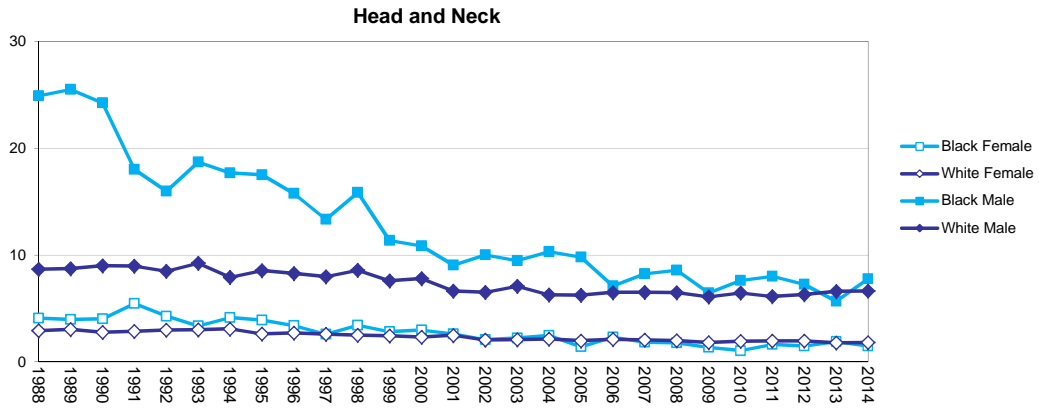

Figure 18.1 Age Adjusted Mortality Rates by Sex and Race, Florida, 1988 - 2014

Source of data: Office of Vital Statistics

Figure 18.2 Age Adjusted Mortality Rates by Sex and Race, Florida, 1988 - 2014

Source of data: Office of Vital Statistics

Figure 18.3 Age Adjusted Mortality Rates by Sex and Race, Florida, 1988 - 2014

Source of data: Office of Vital Statistics