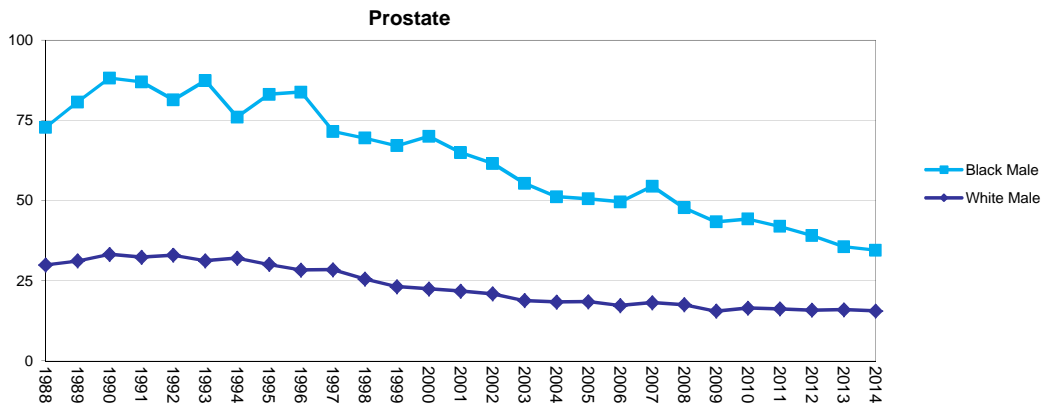

Figure 18.1 Age Adjusted Mortality Rates by Sex and Race, Florida, 1988 - 2014

Source of data: Office of Vital Statistics

Figure 18.2 Age Adjusted Mortality Rates by Sex and Race, Florida, 1988 - 2014

Source of data: Office of Vital Statistics

Figure 18.3 Age Adjusted Mortality Rates by Sex and Race, Florida, 1988 - 2014

Source of data: Office of Vital Statistics