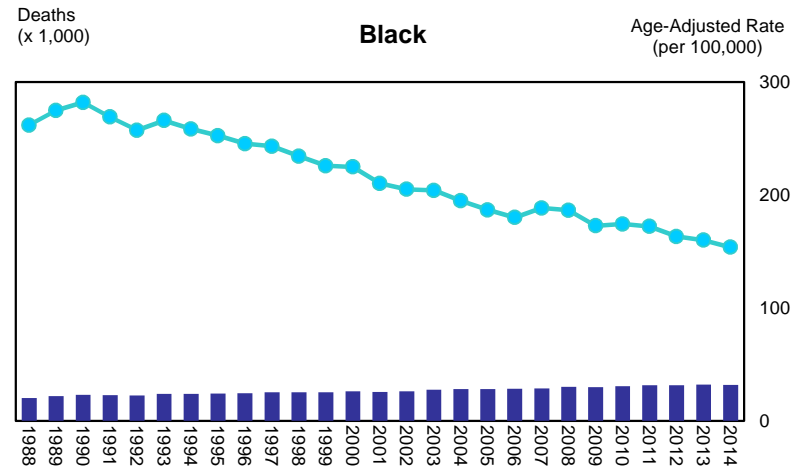

**Figure 14. Deaths and Age-Adjusted Mortality Rates for All Cancers by Sex and Race  
Florida, 1988-2014**

Source of data: Office of Vital Statistics