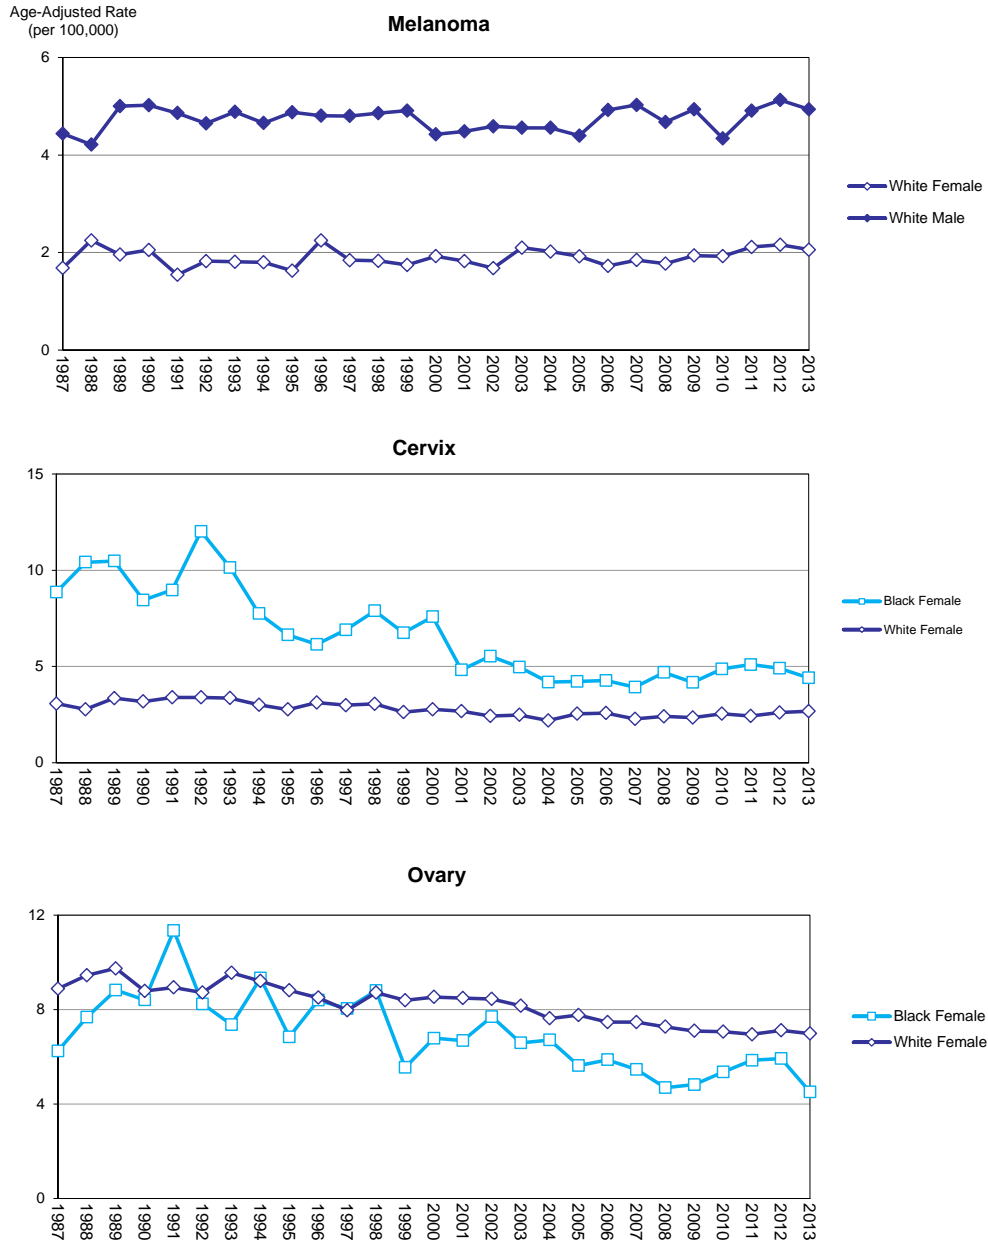

Figure 18.1 Age Adjusted Mortality Rates by Sex and Race, Florida, 1987 - 2013

Source of data: Office of Vital Statistics

Figure 18.2 Age Adjusted Mortality Rates by Sex and Race, Florida, 1987 - 2013

Source of data: Office of Vital Statistics

Figure 18.3 Age Adjusted Mortality Rates by Sex and Race, Florida, 1987 - 2013

Source of data: Office of Vital Statistics