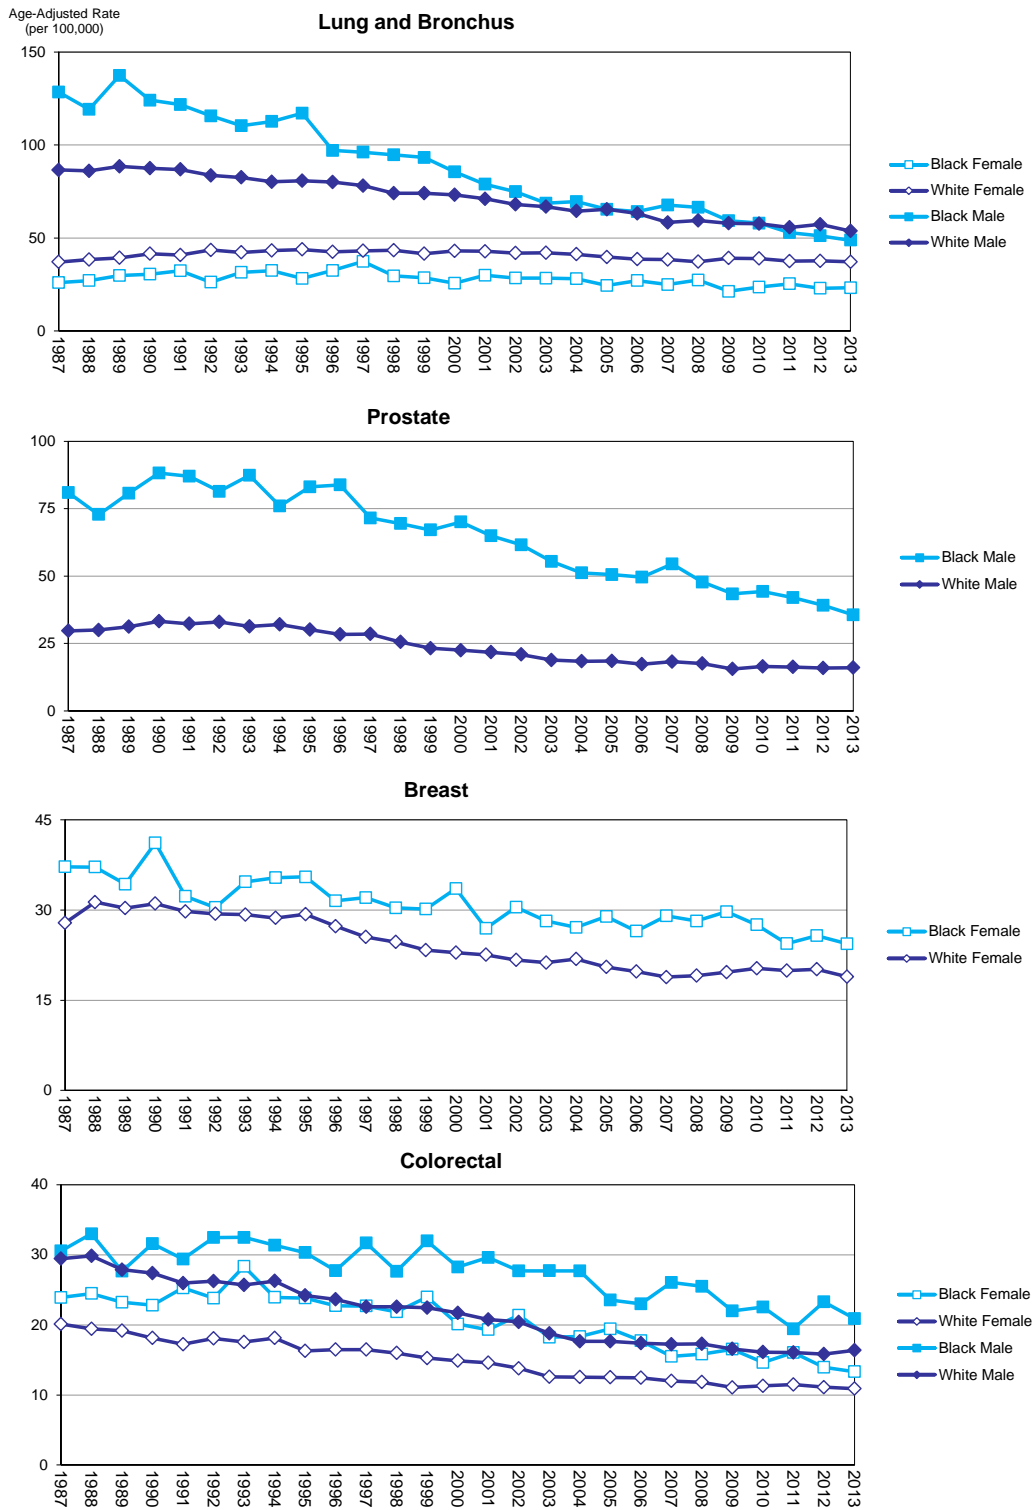

Figure 18.1 Age Adjusted Mortality Rates by Sex and Race, Florida, 1987 - 2013

Source of data: Office of Vital Statistics

Figure 18.2 Age Adjusted Mortality Rates by Sex and Race, Florida, 1987 - 2013

Source of data: Office of Vital Statistics

Figure 18.3 Age Adjusted Mortality Rates by Sex and Race, Florida, 1987 - 2013

Source of data: Office of Vital Statistics