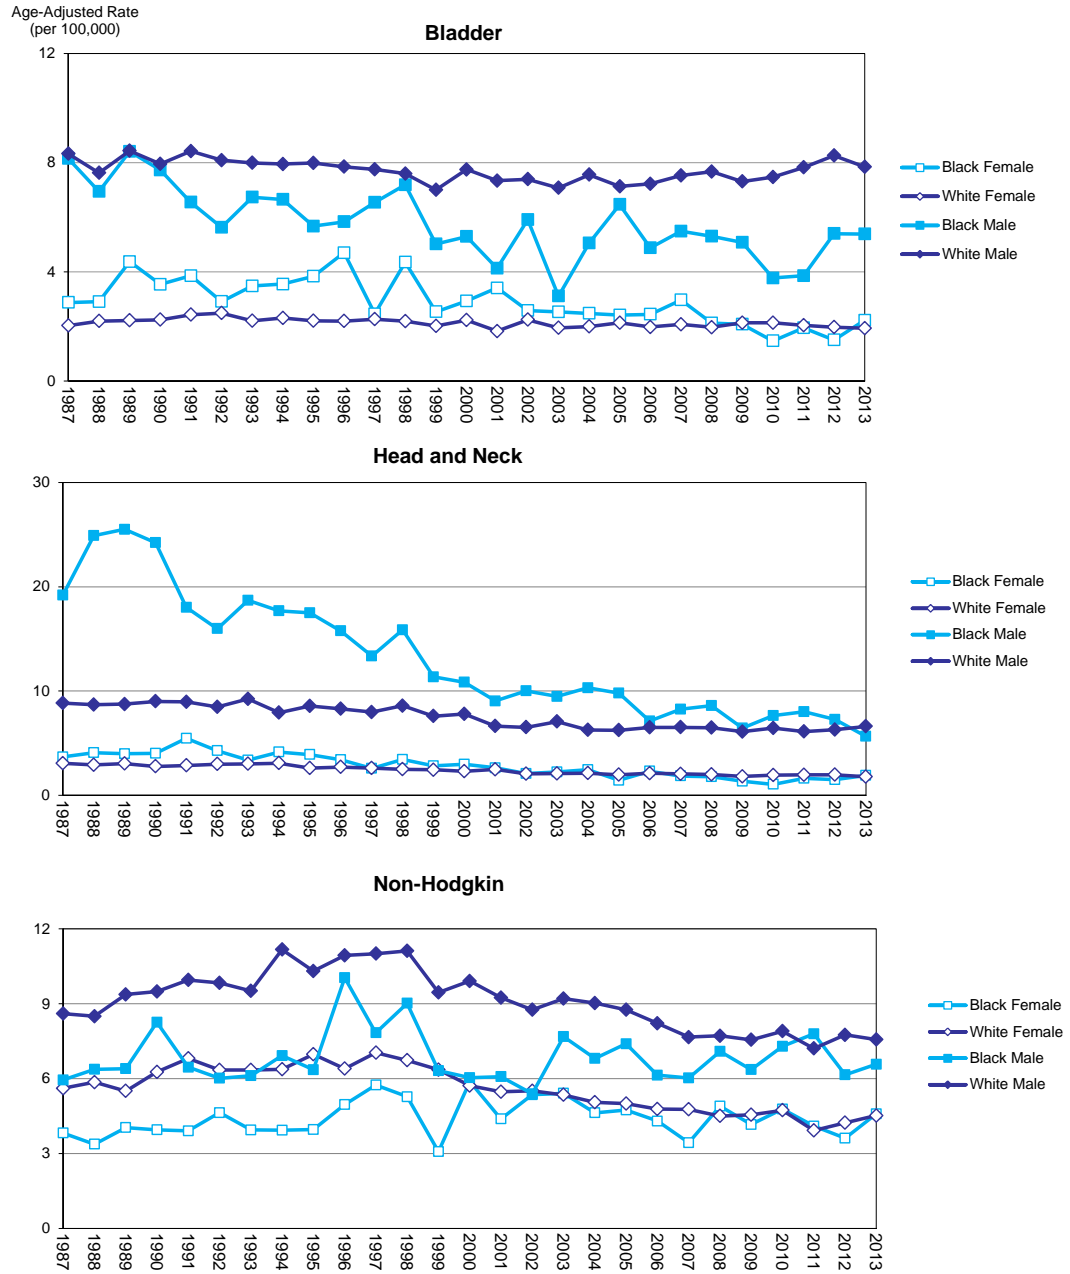

Figure 18.1 Age Adjusted Mortality Rates by Sex and Race, Florida, 1987 - 2013

Source of data: Office of Vital Statistics

Figure 18.2 Age Adjusted Mortality Rates by Sex and Race, Florida, 1987 - 2013

Source of data: Office of Vital Statistics

Figure 18.3 Age Adjusted Mortality Rates by Sex and Race, Florida, 1987 - 2013

Source of data: Office of Vital Statistics