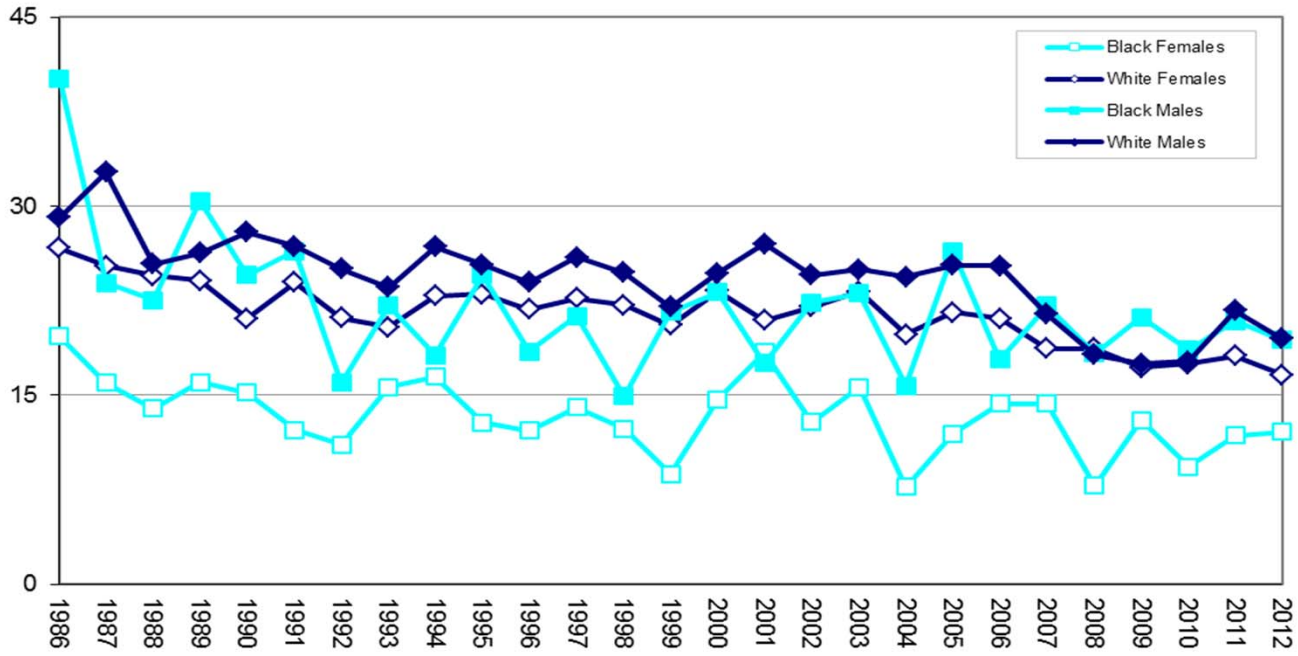

Figure 27. Prevalence of Current Cigarette Use Among Adults by Sex and Race, Florida, 1986-2012

Percent

Source of data: Florida BRFSS