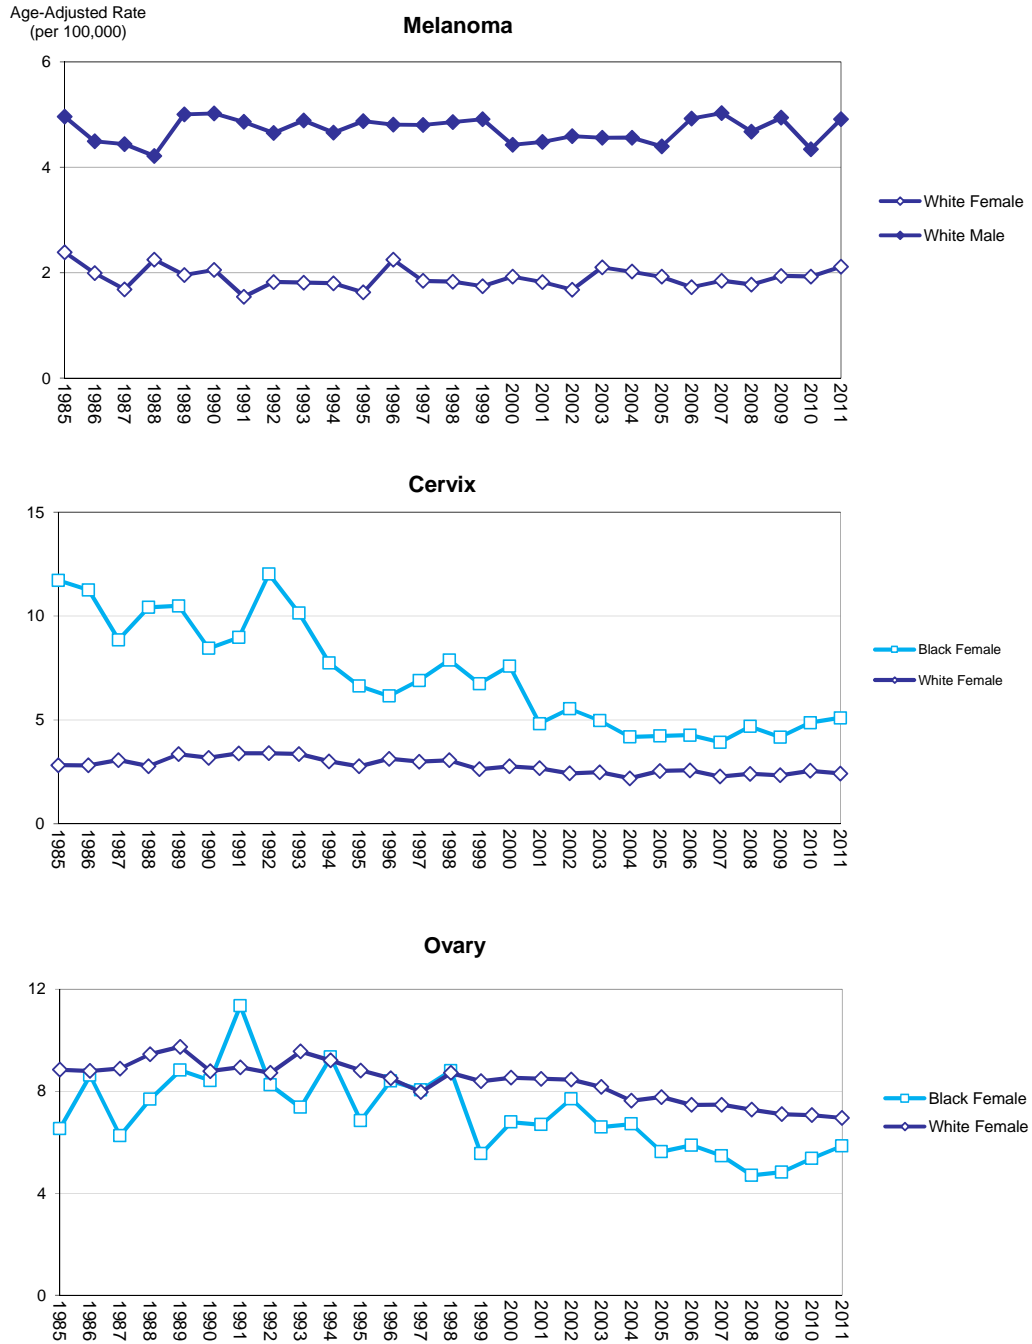

Figure 18.1 Age Adjusted Mortality Rates by Sex and Race, Florida, 1985 - 2011

Source of data: Office of Vital Statistics

Figure 18.2 Age Adjusted Mortality Rates by Sex and Race, Florida, 1985 - 2011

Source of data: Office of Vital Statistics

Figure 18.3 Age Adjusted Mortality Rates by Sex and Race, Florida, 1985 - 2011

Source of data: Office of Vital Statistics