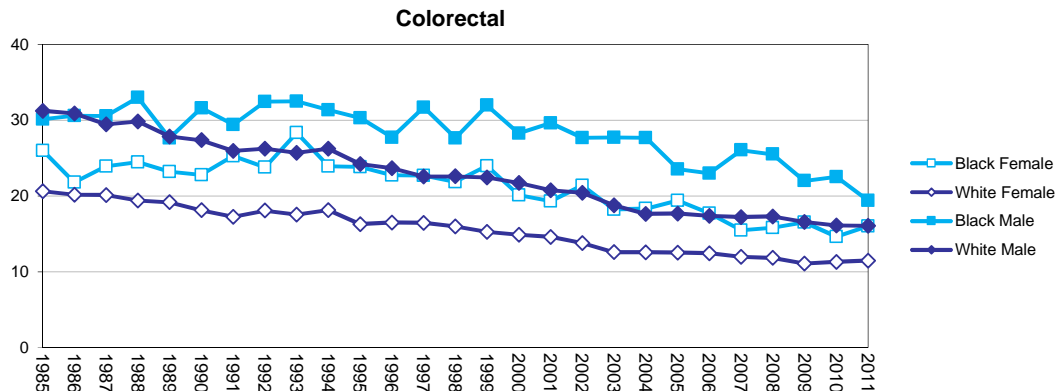

Figure 18.1 Age Adjusted Mortality Rates by Sex and Race, Florida, 1985 - 2011

Source of data: Office of Vital Statistics

Figure 18.2 Age Adjusted Mortality Rates by Sex and Race, Florida, 1985 - 2011

Source of data: Office of Vital Statistics

Figure 18.3 Age Adjusted Mortality Rates by Sex and Race, Florida, 1985 - 2011

Source of data: Office of Vital Statistics