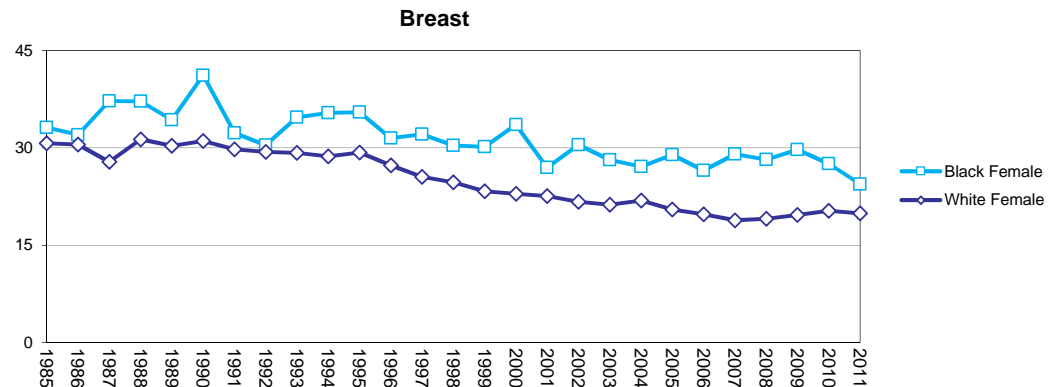

Figure 18.1 Age Adjusted Mortality Rates by Sex and Race, Florida, 1985 - 2011

Source of data: Office of Vital Statistics

Figure 18.2 Age Adjusted Mortality Rates by Sex and Race, Florida, 1985 - 2011

Source of data: Office of Vital Statistics

Figure 18.3 Age Adjusted Mortality Rates by Sex and Race, Florida, 1985 - 2011

Source of data: Office of Vital Statistics