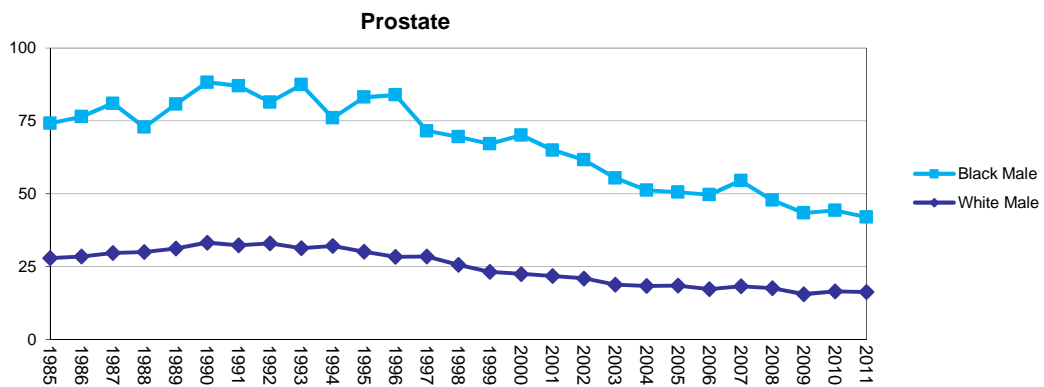

Figure 18.1 Age Adjusted Mortality Rates by Sex and Race, Florida, 1985 - 2011

Source of data: Office of Vital Statistics

Figure 18.2 Age Adjusted Mortality Rates by Sex and Race, Florida, 1985 - 2011

Source of data: Office of Vital Statistics

Figure 18.3 Age Adjusted Mortality Rates by Sex and Race, Florida, 1985 - 2011

Source of data: Office of Vital Statistics