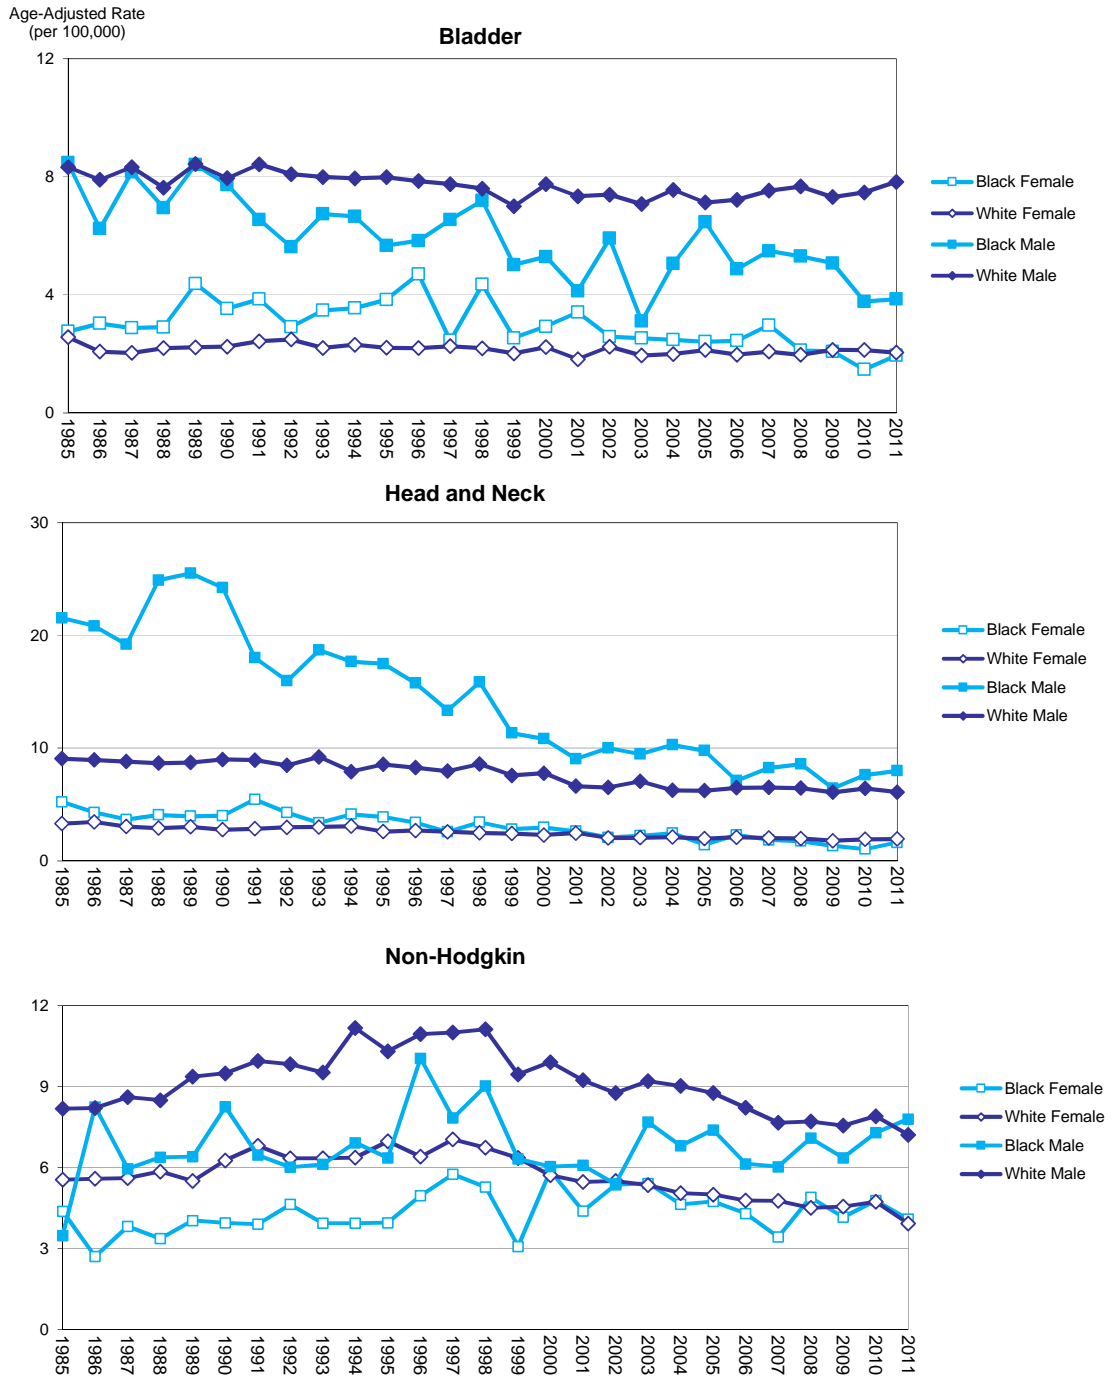

Figure 18.1 Age Adjusted Mortality Rates by Sex and Race, Florida, 1985 - 2011

Source of data: Office of Vital Statistics

Figure 18.2 Age Adjusted Mortality Rates by Sex and Race, Florida, 1985 - 2011

Source of data: Office of Vital Statistics

Figure 18.3 Age Adjusted Mortality Rates by Sex and Race, Florida, 1985 - 2011

Source of data: Office of Vital Statistics