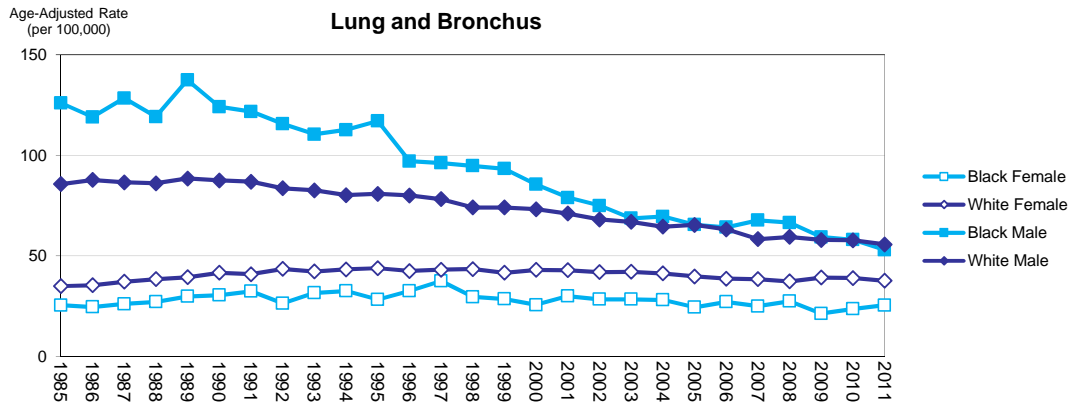

Figure 18.1 Age Adjusted Mortality Rates by Sex and Race, Florida, 1985 - 2011

Source of data: Office of Vital Statistics

Figure 18.2 Age Adjusted Mortality Rates by Sex and Race, Florida, 1985 - 2011

Source of data: Office of Vital Statistics

Figure 18.3 Age Adjusted Mortality Rates by Sex and Race, Florida, 1985 - 2011

Source of data: Office of Vital Statistics