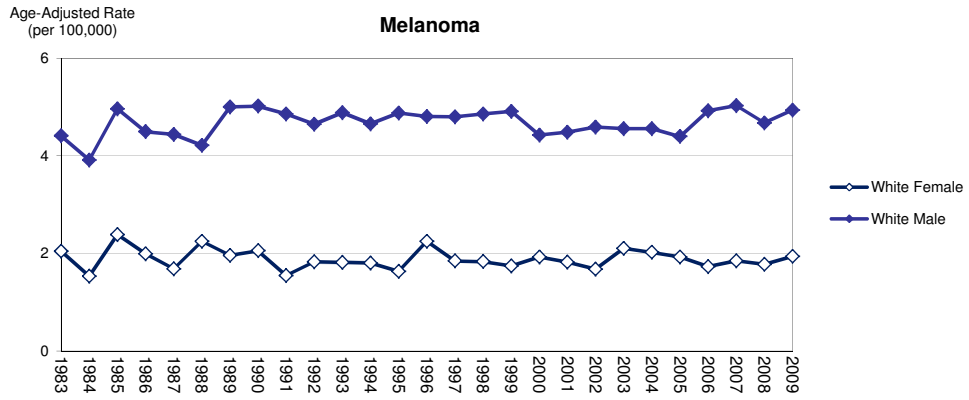

**Figure 18.1 Age Adjusted Mortality Rates by Sex and Race,
Florida, 1983 - 2009**

Source of data: Office of Vital Statistics

Figure 18.2 Age Adjusted Mortality Rates by Sex and Race, Florida, 1983 - 2009

Source of data: Office of Vital Statistics

Figure 18.3 Age Adjusted Mortality Rates by Sex and Race, Florida, 1983 - 2009

Source of data: Office of Vital Statistics