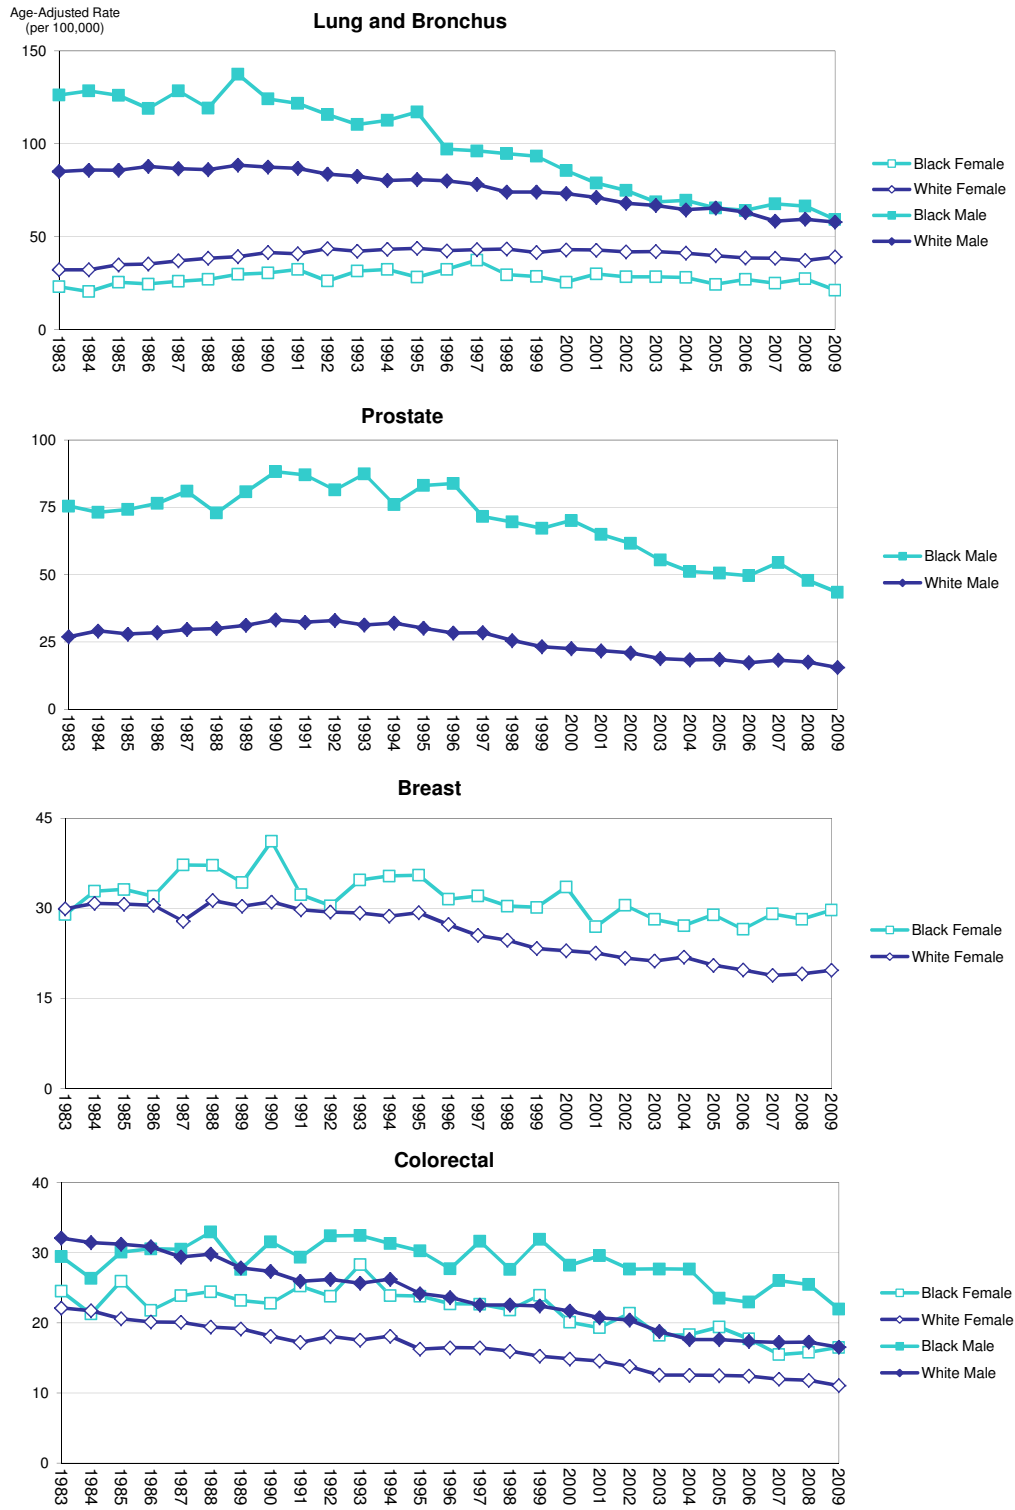

**Figure 18.1 Age Adjusted Mortality Rates by Sex and Race,
Florida, 1983 - 2009**

Source of data: Office of Vital Statistics

Figure 18.2 Age Adjusted Mortality Rates by Sex and Race, Florida, 1983 - 2009

Source of data: Office of Vital Statistics

Figure 18.3 Age Adjusted Mortality Rates by Sex and Race, Florida, 1983 - 2009

Source of data: Office of Vital Statistics