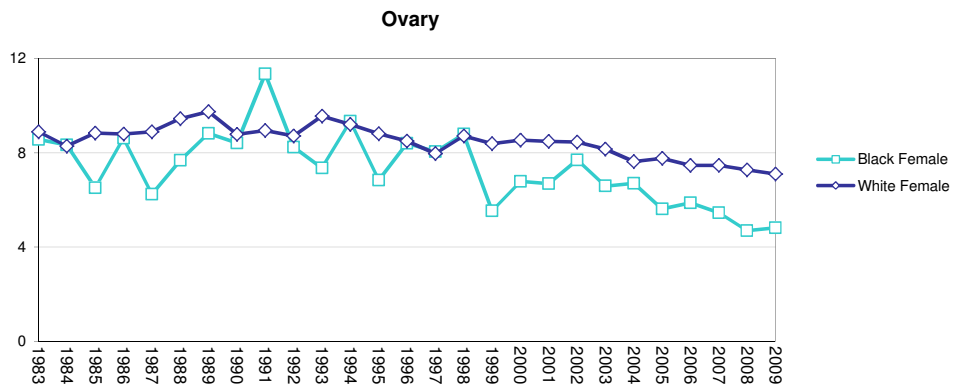

**Figure 18.1 Age Adjusted Mortality Rates by Sex and Race,
Florida, 1983 - 2009**

Source of data: Office of Vital Statistics

Figure 18.2 Age Adjusted Mortality Rates by Sex and Race, Florida, 1983 - 2009

Source of data: Office of Vital Statistics

Figure 18.3 Age Adjusted Mortality Rates by Sex and Race, Florida, 1983 - 2009

Source of data: Office of Vital Statistics