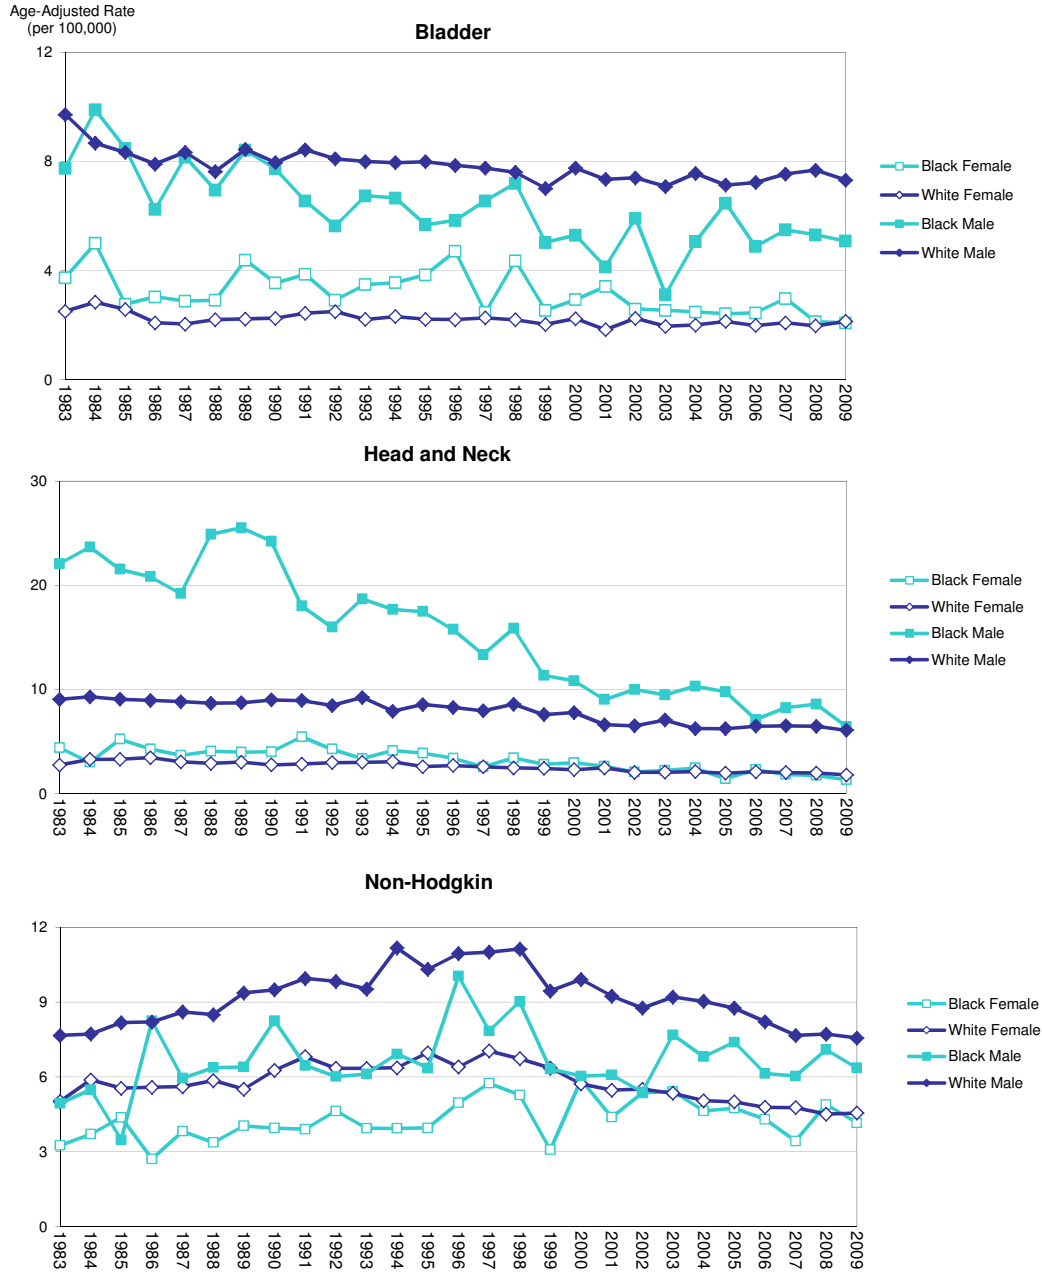

**Figure 18.1 Age Adjusted Mortality Rates by Sex and Race,
Florida, 1983 - 2009**

Source of data: Office of Vital Statistics

Figure 18.2 Age Adjusted Mortality Rates by Sex and Race, Florida, 1983 - 2009

Source of data: Office of Vital Statistics

Figure 18.3 Age Adjusted Mortality Rates by Sex and Race, Florida, 1983 - 2009

Source of data: Office of Vital Statistics