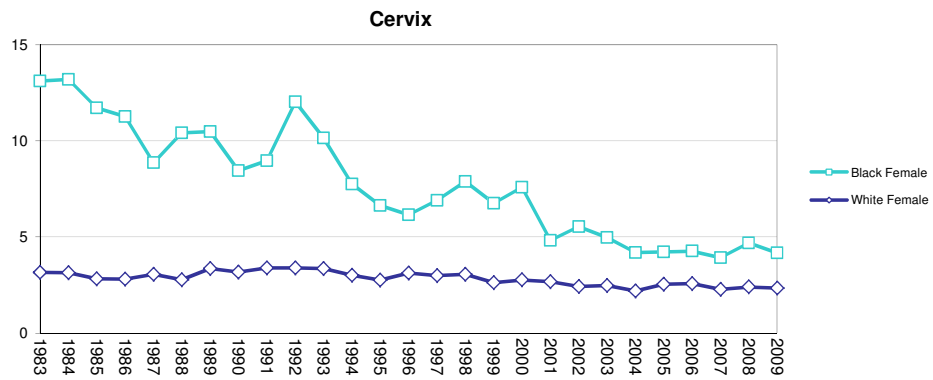

**Figure 18.1 Age Adjusted Mortality Rates by Sex and Race,
Florida, 1983 - 2009**

Source of data: Office of Vital Statistics

Figure 18.2 Age Adjusted Mortality Rates by Sex and Race, Florida, 1983 - 2009

Source of data: Office of Vital Statistics

Figure 18.3 Age Adjusted Mortality Rates by Sex and Race, Florida, 1983 - 2009

Source of data: Office of Vital Statistics