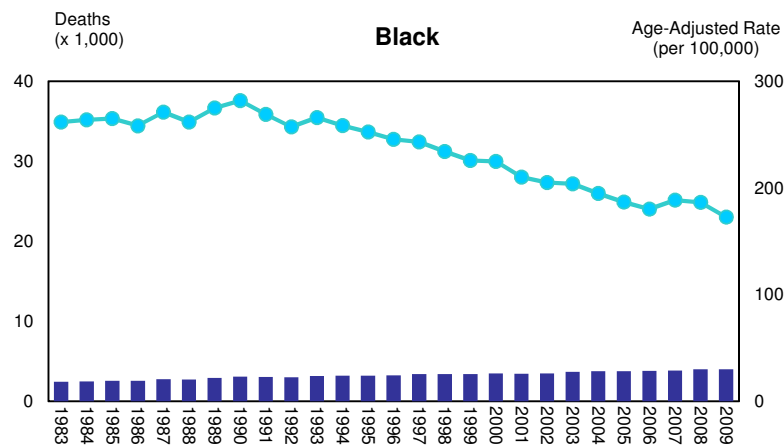

**Figure 14. Deaths and Age-Adjusted Mortality Rates for All Cancers by Sex and Race  
Florida, 1983-2009**

Source of data: Office of Vital Statistics