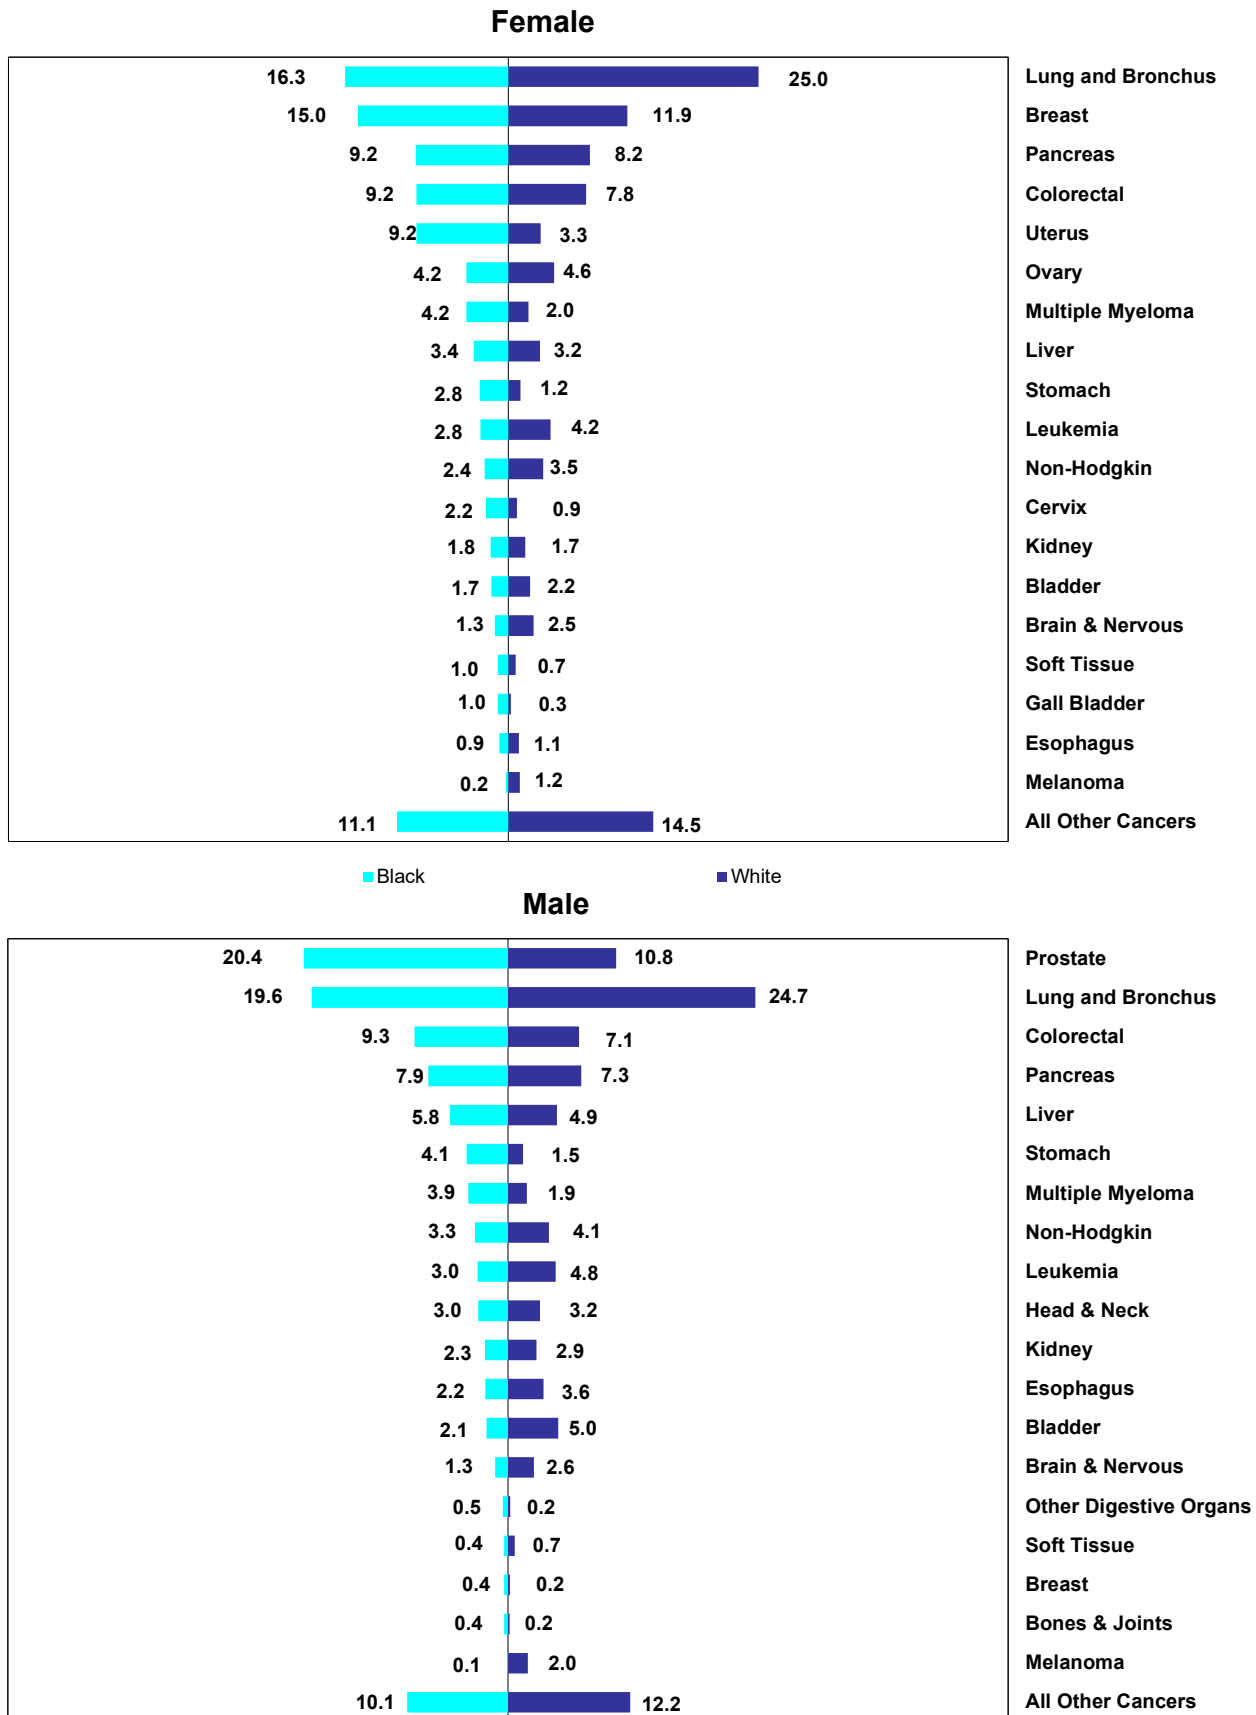

Figure 25.2. Percentage of Cancer Deaths by Sex, Race and Site, Age 65+, Florida, 2020

Source of Data: Office of Vital Statistics