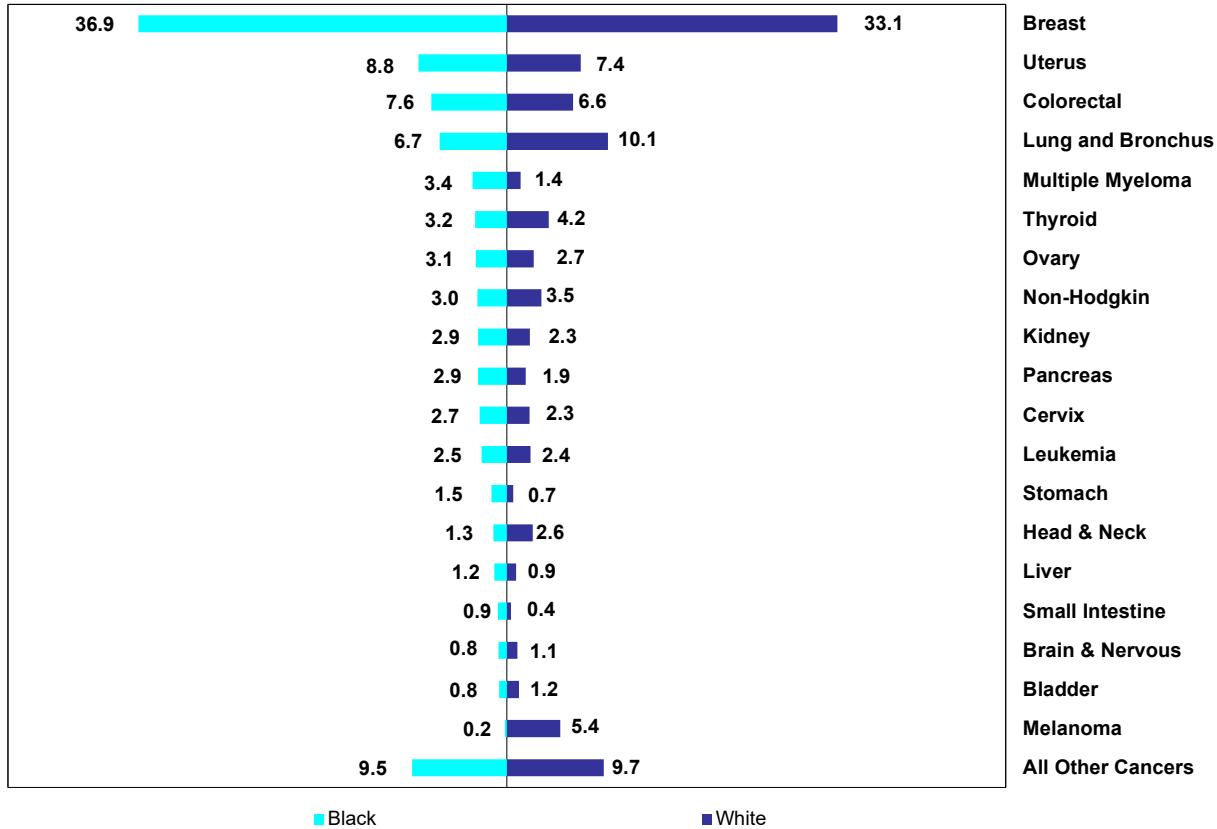

**Figure 24.1. Percentage of New Cancers by Sex, Race and Site, Age 40-64, Florida, 2020**

**Female**

**Male**