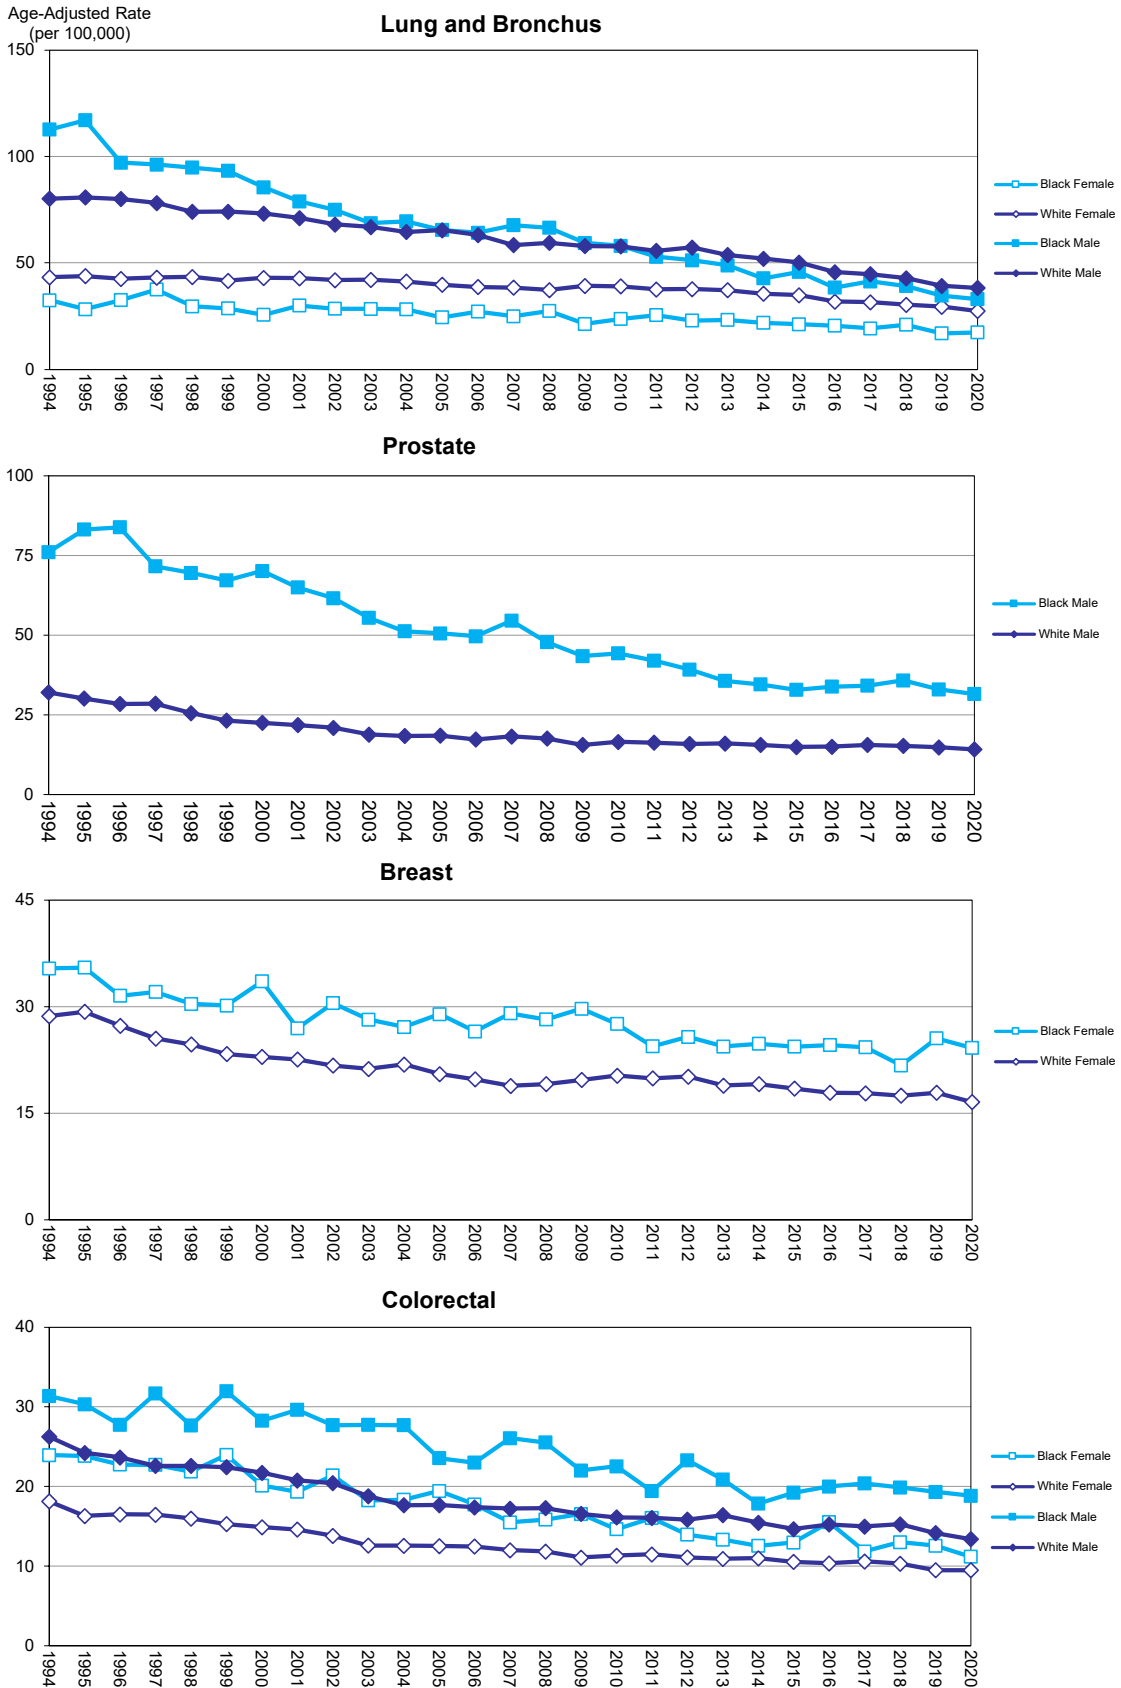

Figure 18.1 Age Adjusted Mortality Rates by Sex and Race, Florida, 1994 - 2020

Source of data: Office of Vital Statistics

Figure 18.2 Age Adjusted Mortality Rates by Sex and Race, Florida, 1994 - 2020

Source of data: Office of Vital Statistics

Figure 18.3 Age Adjusted Mortality Rates by Sex and Race, Florida, 1994 - 2020

Source of data: Office of Vital Statistics