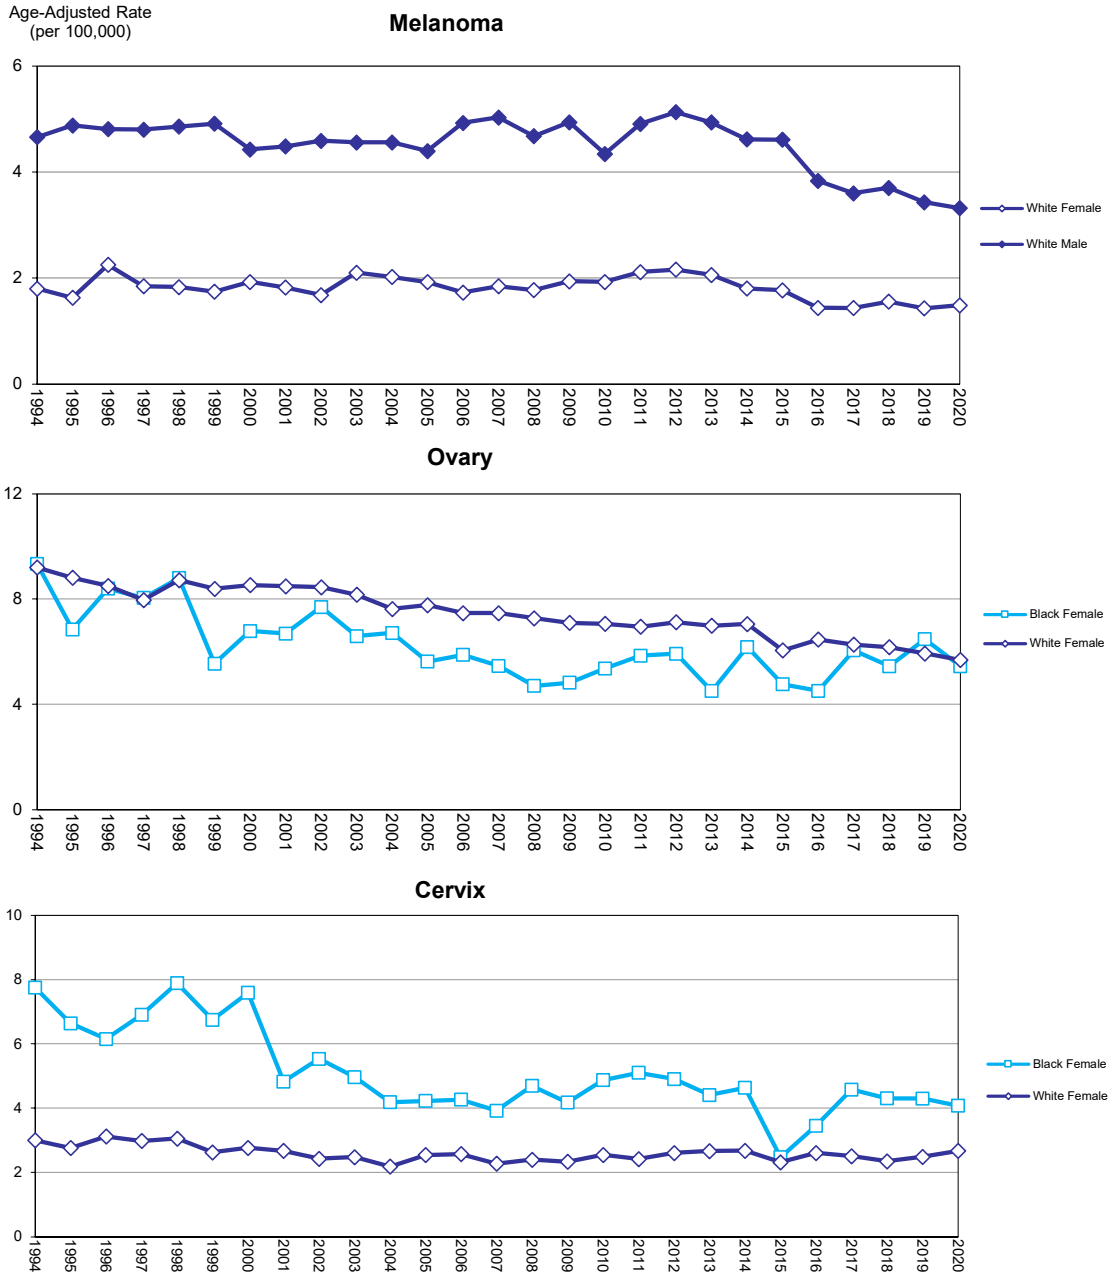

Figure 18.1 Age Adjusted Mortality Rates by Sex and Race, Florida, 1994 - 2020

Source of data: Office of Vital Statistics

Figure 18.2 Age Adjusted Mortality Rates by Sex and Race, Florida, 1994 - 2020

Source of data: Office of Vital Statistics

Figure 18.3 Age Adjusted Mortality Rates by Sex and Race, Florida, 1994 - 2020

Source of data: Office of Vital Statistics