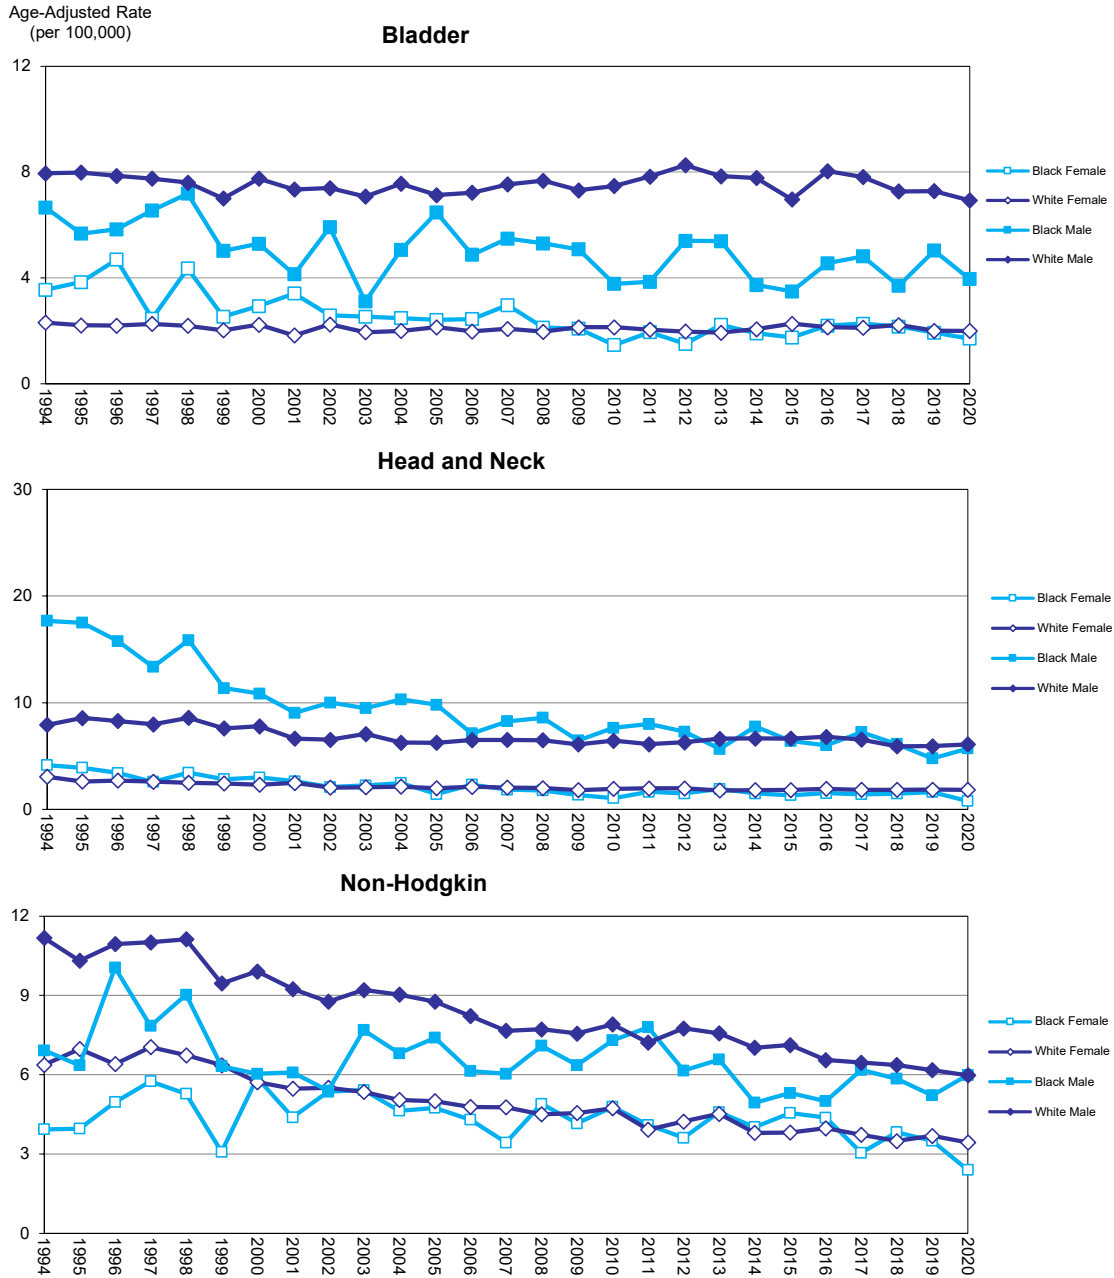

Figure 18.1 Age Adjusted Mortality Rates by Sex and Race, Florida, 1994 - 2020

Source of data: Office of Vital Statistics

Figure 18.2 Age Adjusted Mortality Rates by Sex and Race, Florida, 1994 - 2020

Source of data: Office of Vital Statistics

Figure 18.3 Age Adjusted Mortality Rates by Sex and Race, Florida, 1994 - 2020

Source of data: Office of Vital Statistics