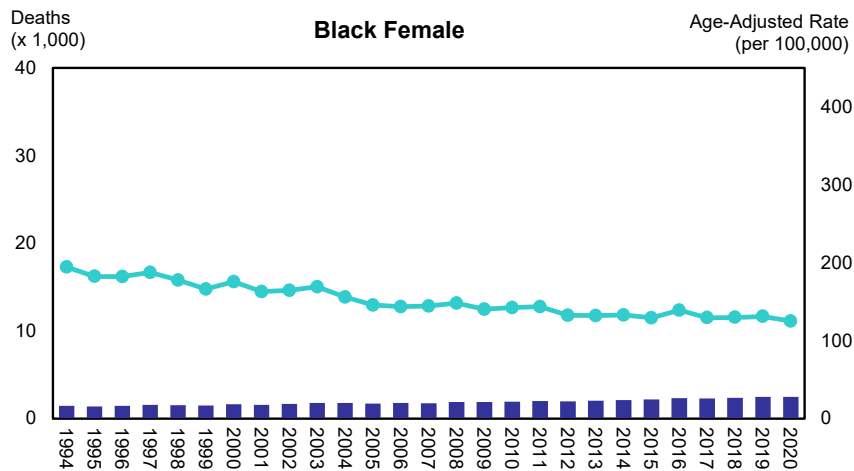

**Figure 15. Deaths and Age-Adjusted Mortality Rates for All Cancers by Sex and Race, Florida, 1994 - 2020**

Deaths (blue bar)      Age-Adjusted Rate (teal line)

Source of data: Office of Vital Statistics