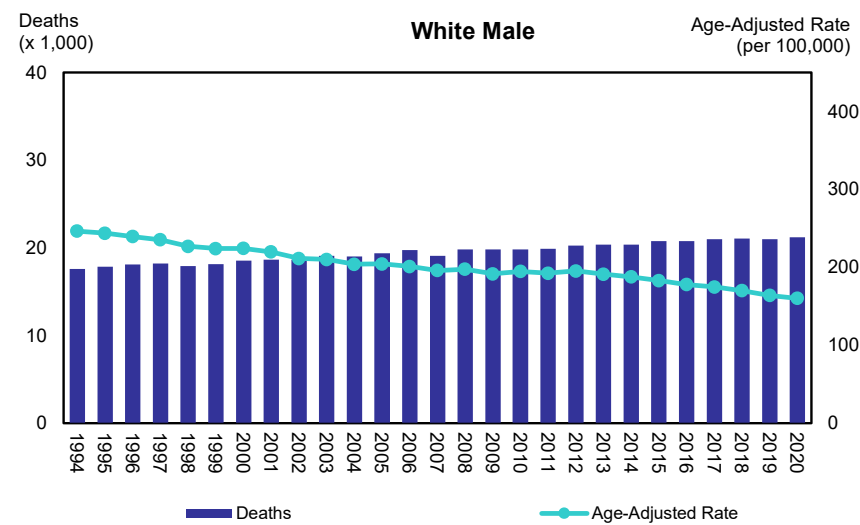

**Figure 15. Deaths and Age-Adjusted Mortality Rates for All Cancers by Sex and Race, Florida, 1994 - 2020**

Deaths (blue bar)      Age-Adjusted Rate (teal line)

Source of data: Office of Vital Statistics