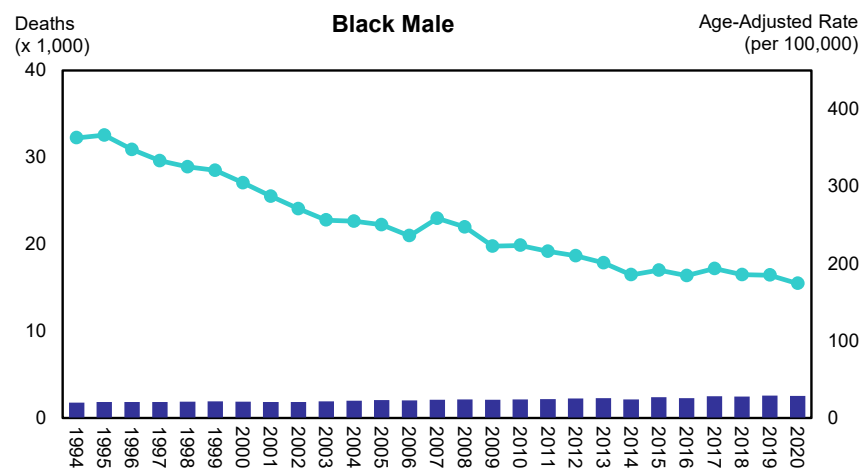

**Figure 15. Deaths and Age-Adjusted Mortality Rates for All Cancers by Sex and Race, Florida, 1994 - 2020**

Deaths (blue bar)      Age-Adjusted Rate (teal line)

Source of data: Office of Vital Statistics