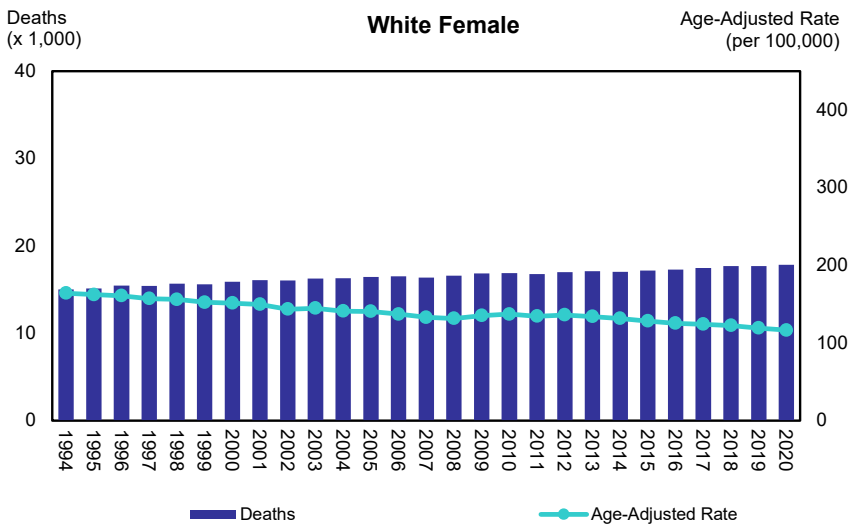

**Figure 15. Deaths and Age-Adjusted Mortality Rates for All Cancers by Sex and Race, Florida, 1994 - 2020**

Deaths (blue bar)      Age-Adjusted Rate (teal line)

Source of data: Office of Vital Statistics