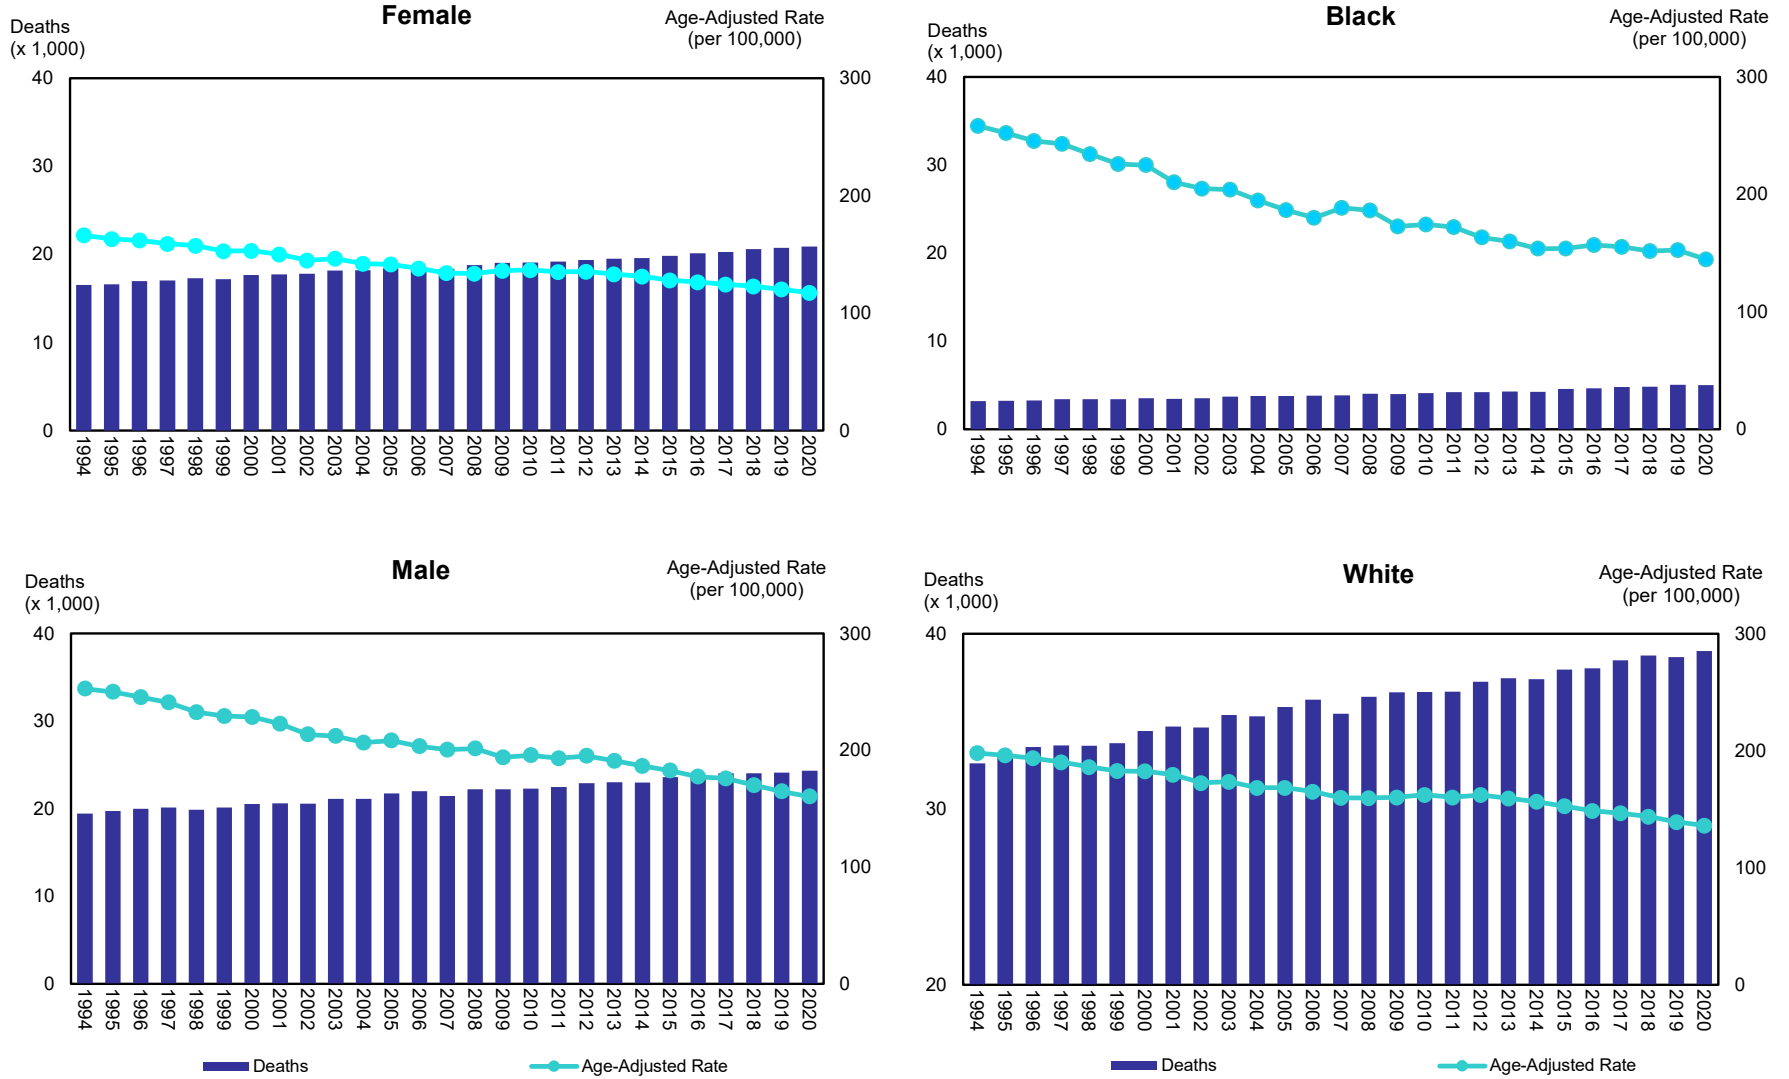

Figure 14. Deaths and Age-Adjusted Mortality Rates for All Cancers by Sex and Race
Florida, 1994-2020

Source of data: Office of Vital Statistics