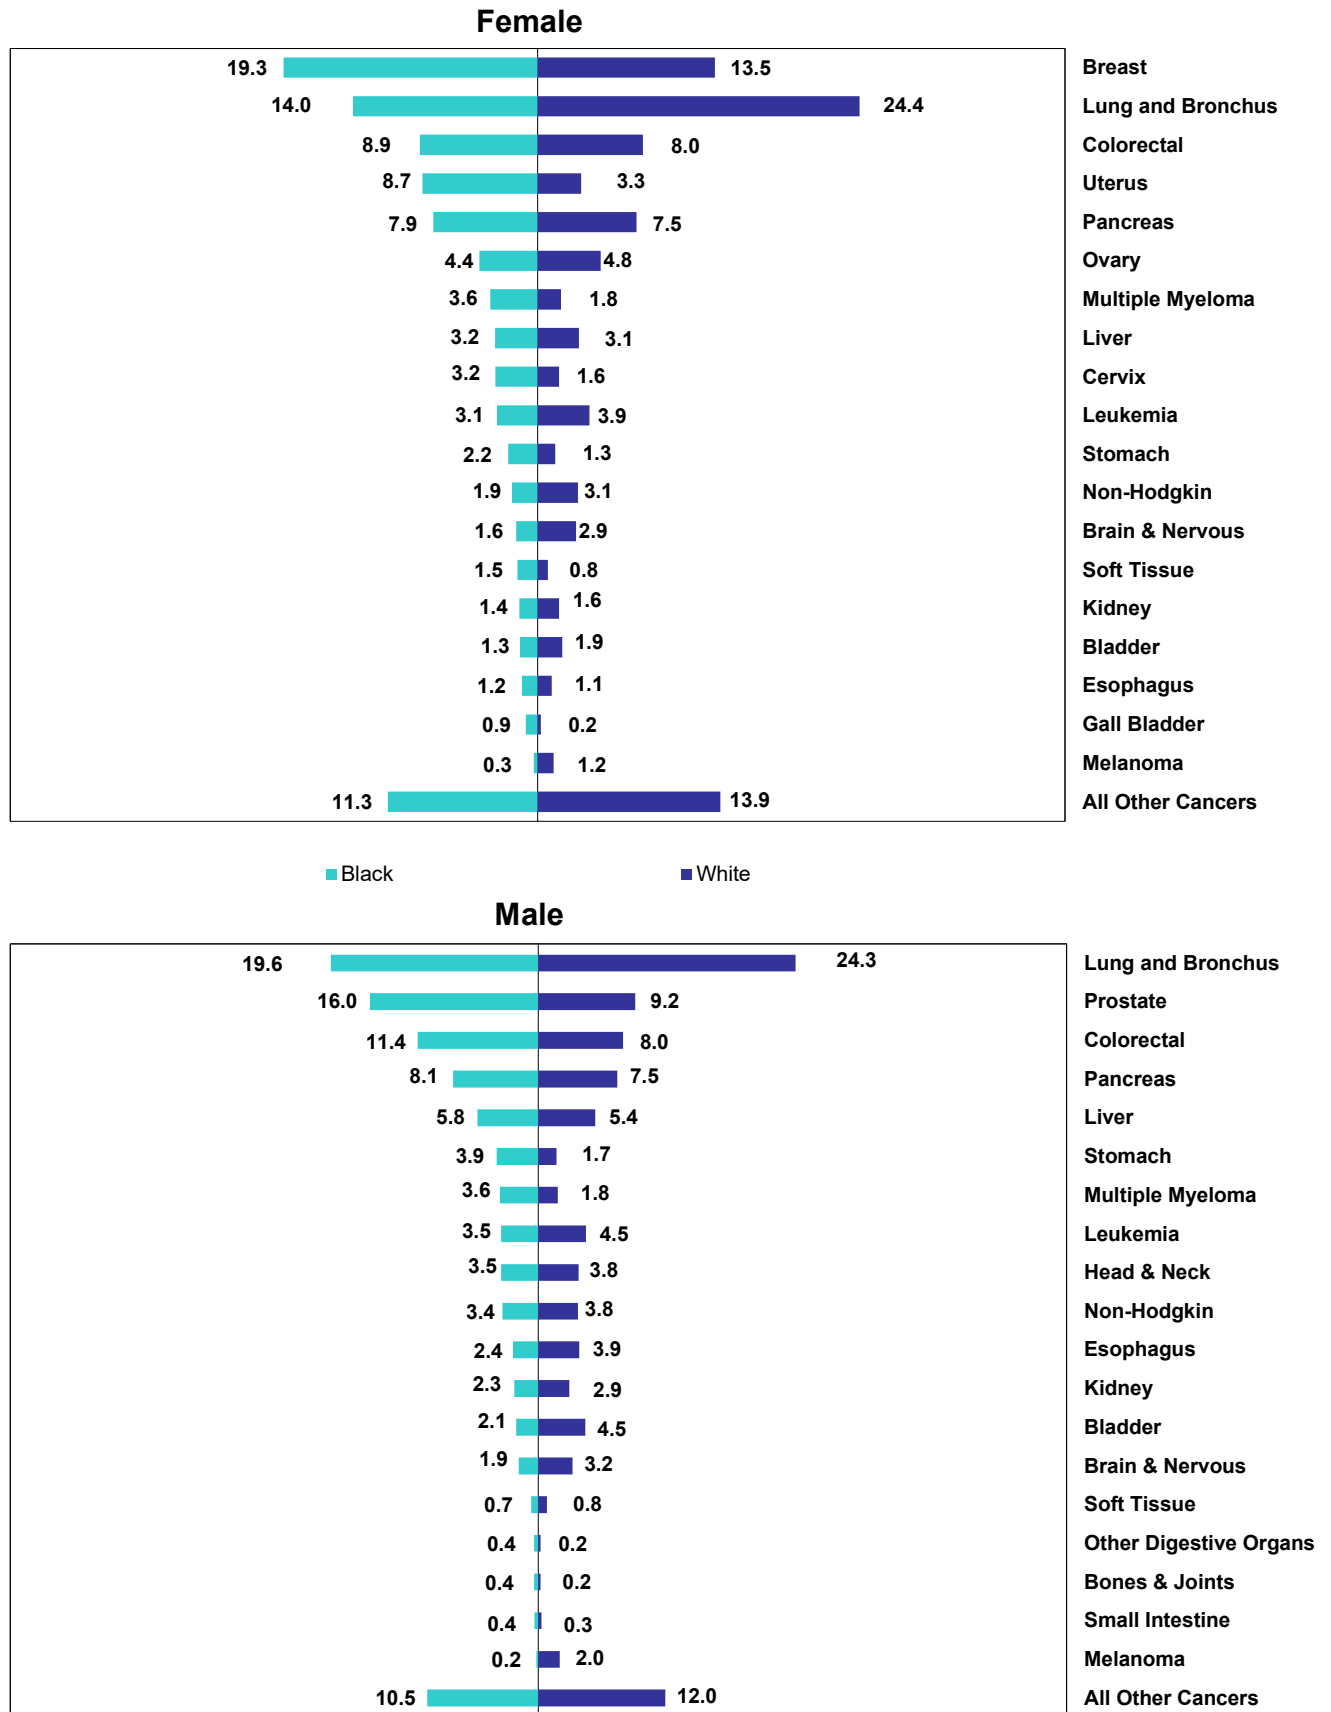

Figure 13. Percentage of Cancer Deaths by Sex, Race and Site, 2020

Source of data: Office of Vital Statistics