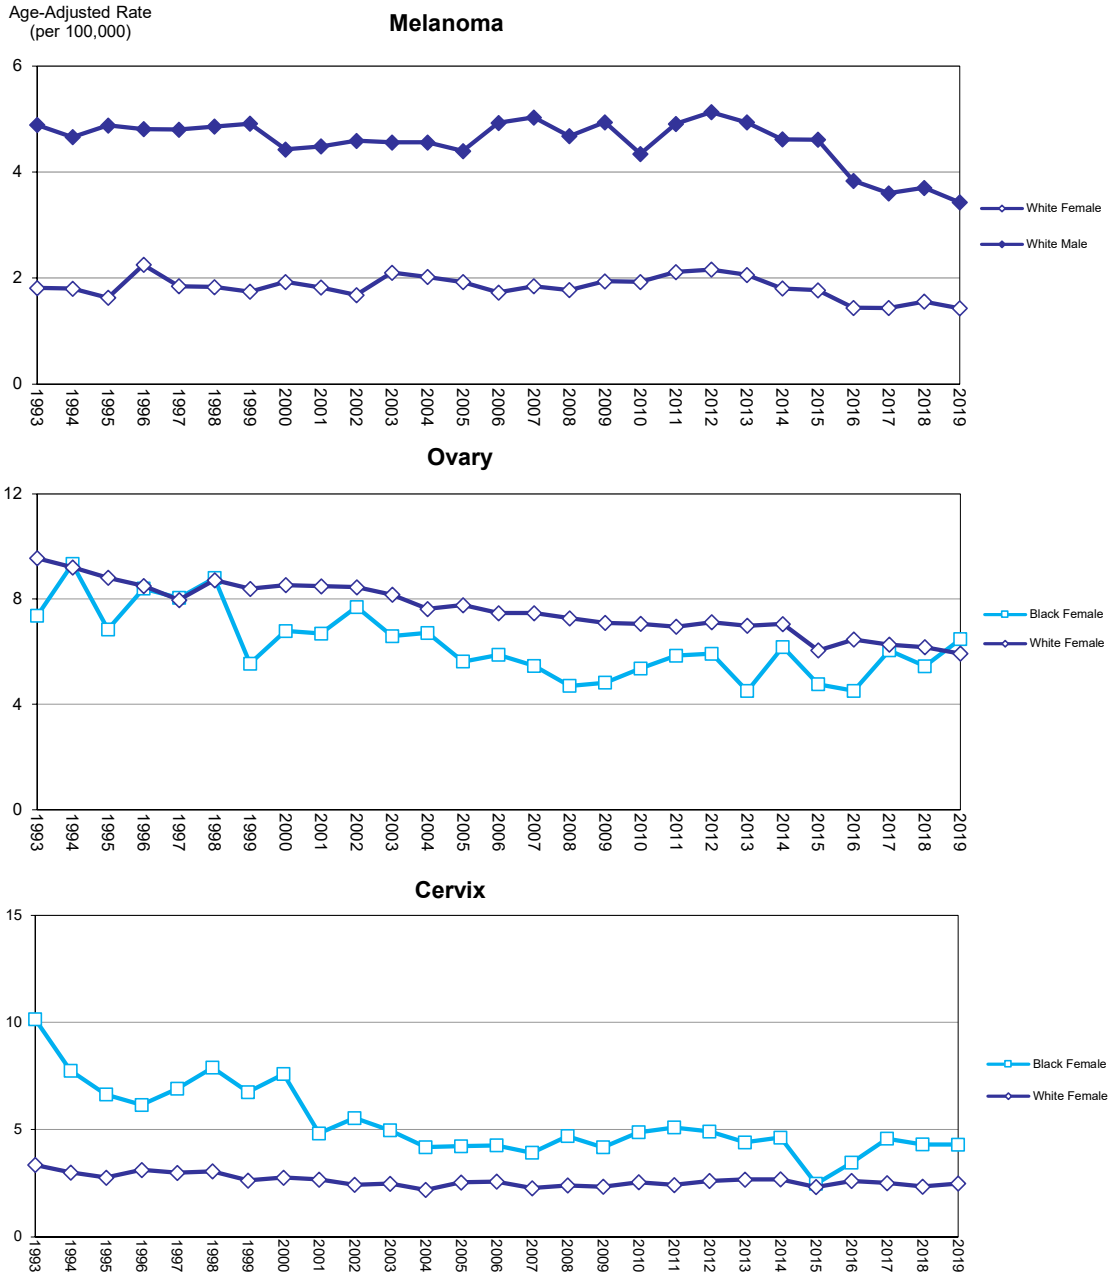

Figure 18.1 Age Adjusted Mortality Rates by Sex and Race, Florida, 1993 - 2019

Source of data: Office of Vital Statistics

Figure 18.2 Age Adjusted Mortality Rates by Sex and Race, Florida, 1993 - 2019

Source of data: Office of Vital Statistics

Figure 18.3 Age Adjusted Mortality Rates by Sex and Race, Florida, 1993 - 2019

Source of data: Office of Vital Statistics