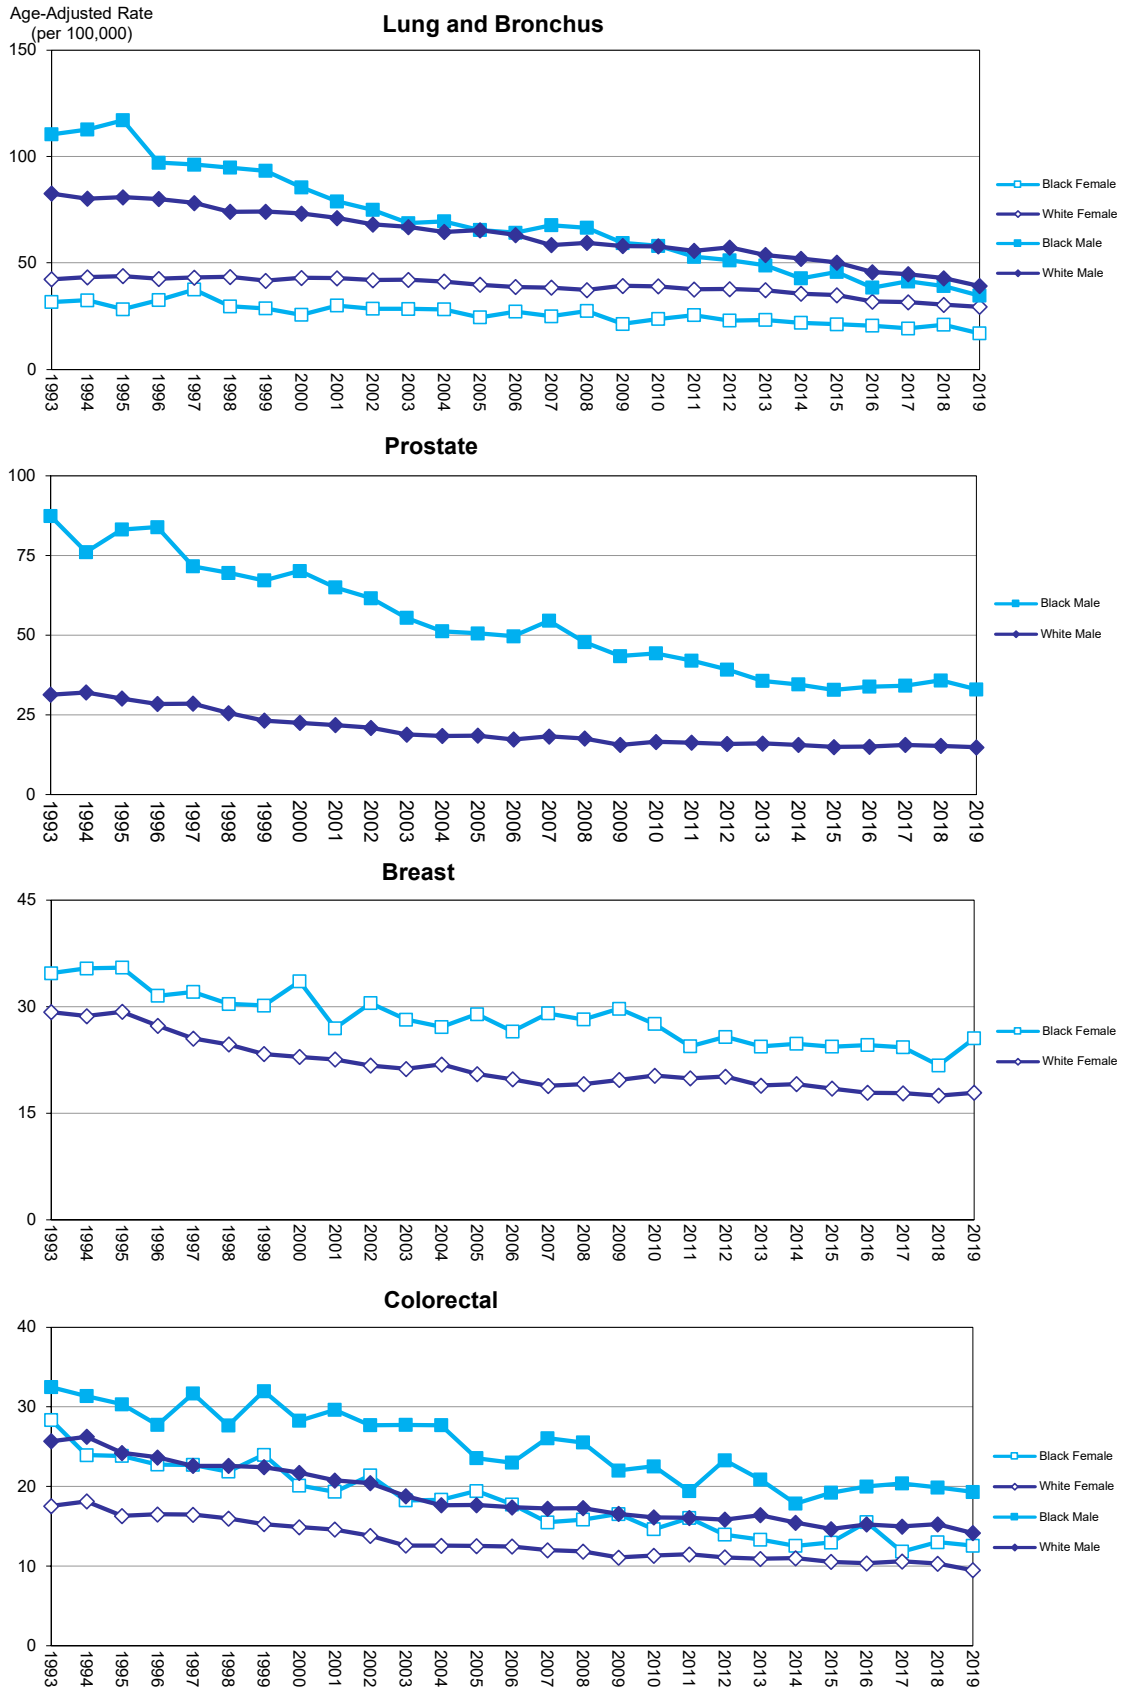

Figure 18.1 Age Adjusted Mortality Rates by Sex and Race, Florida, 1993 - 2019

Source of data: Office of Vital Statistics

Figure 18.2 Age Adjusted Mortality Rates by Sex and Race, Florida, 1993 - 2019

Source of data: Office of Vital Statistics

Figure 18.3 Age Adjusted Mortality Rates by Sex and Race, Florida, 1993 - 2019

Source of data: Office of Vital Statistics