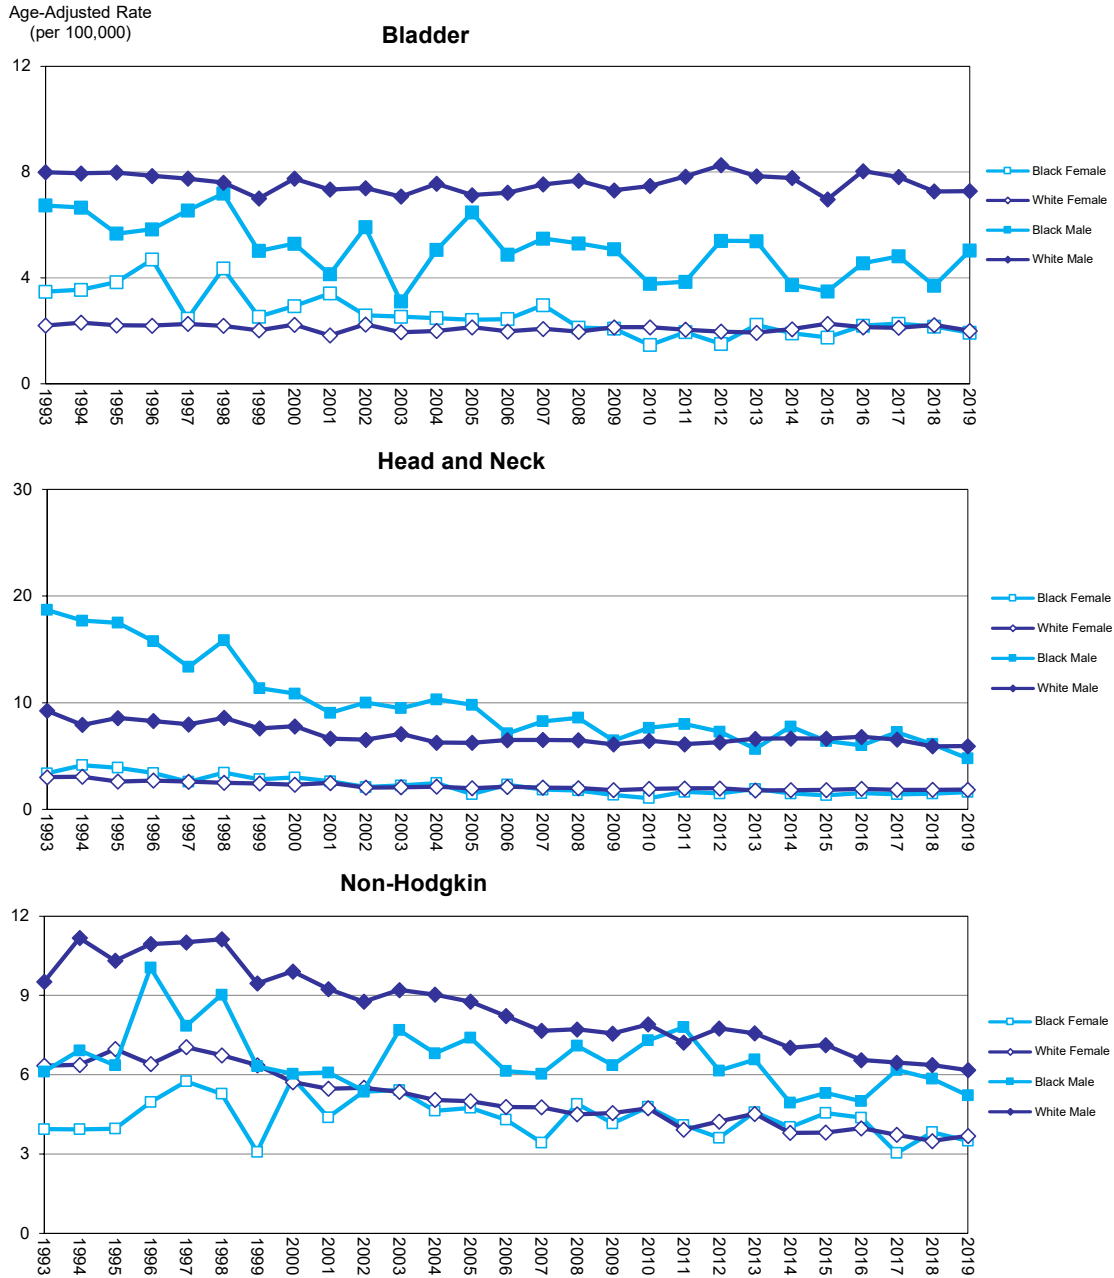

Figure 18.1 Age Adjusted Mortality Rates by Sex and Race, Florida, 1993 - 2019

Source of data: Office of Vital Statistics

Figure 18.2 Age Adjusted Mortality Rates by Sex and Race, Florida, 1993 - 2019

Source of data: Office of Vital Statistics

Figure 18.3 Age Adjusted Mortality Rates by Sex and Race, Florida, 1993 - 2019

Source of data: Office of Vital Statistics