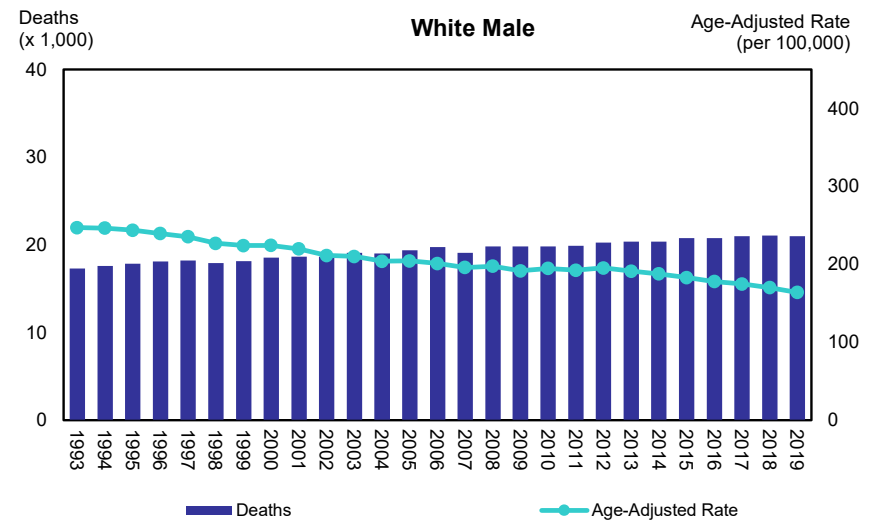

Figure 15. Deaths and Age-Adjusted Mortality Rates for All Cancers by Sex and Race, Florida, 1993 - 2019

Source of data: Office of Vital Statistics