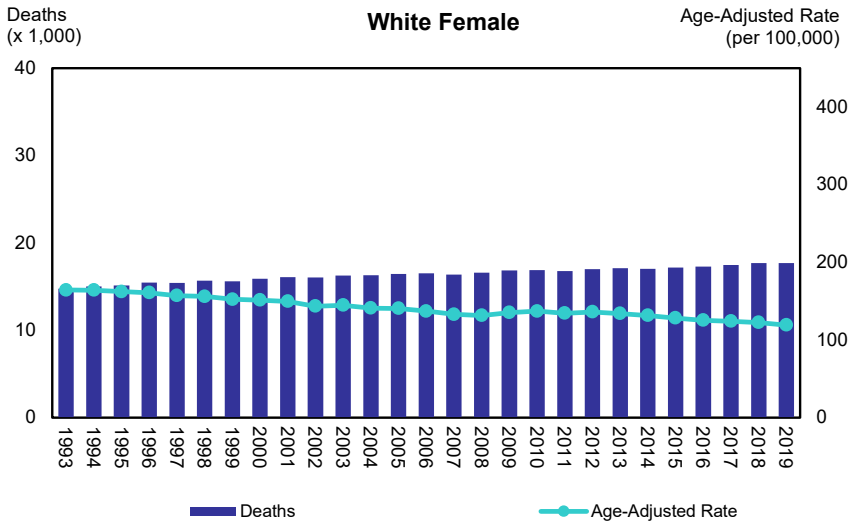

Figure 15. Deaths and Age-Adjusted Mortality Rates for All Cancers by Sex and Race, Florida, 1993 - 2019

Source of data: Office of Vital Statistics