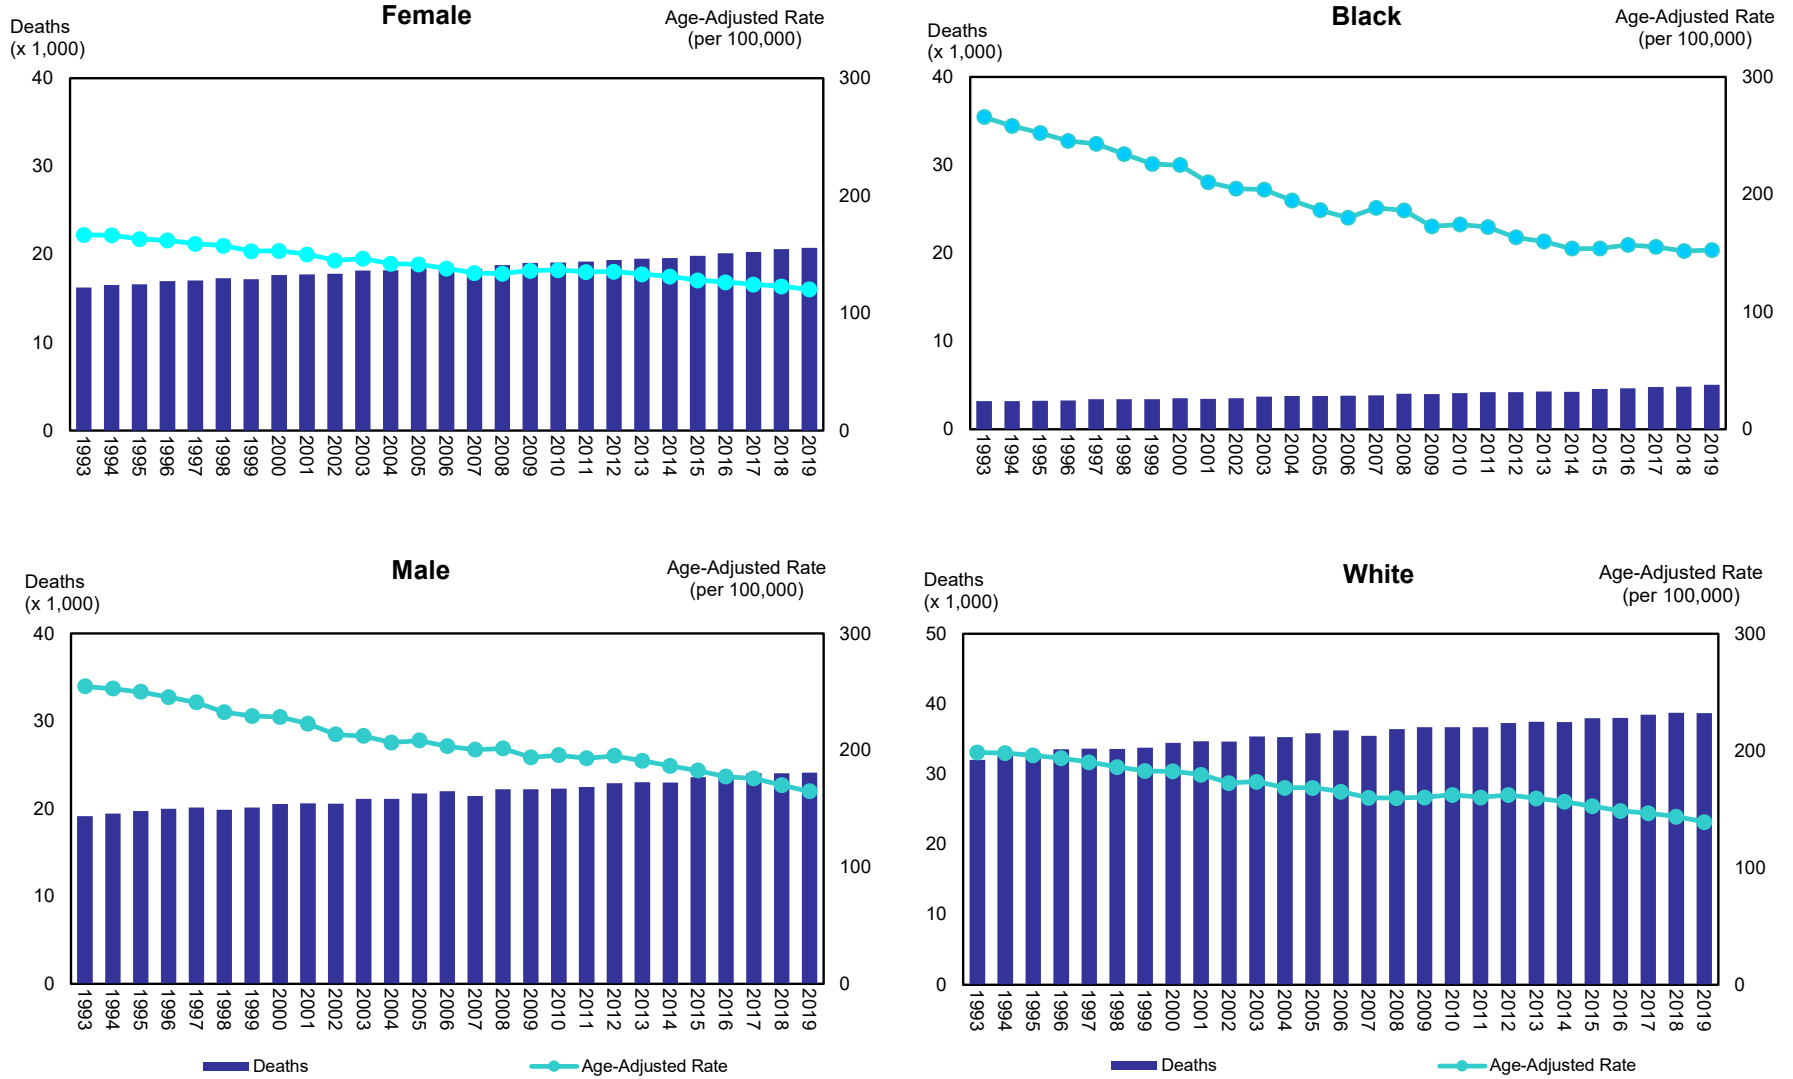

Figure 14. Deaths and Age-Adjusted Mortality Rates for All Cancers by Sex and Race
Florida, 1993-2019

Source of data: Office of Vital Statistics